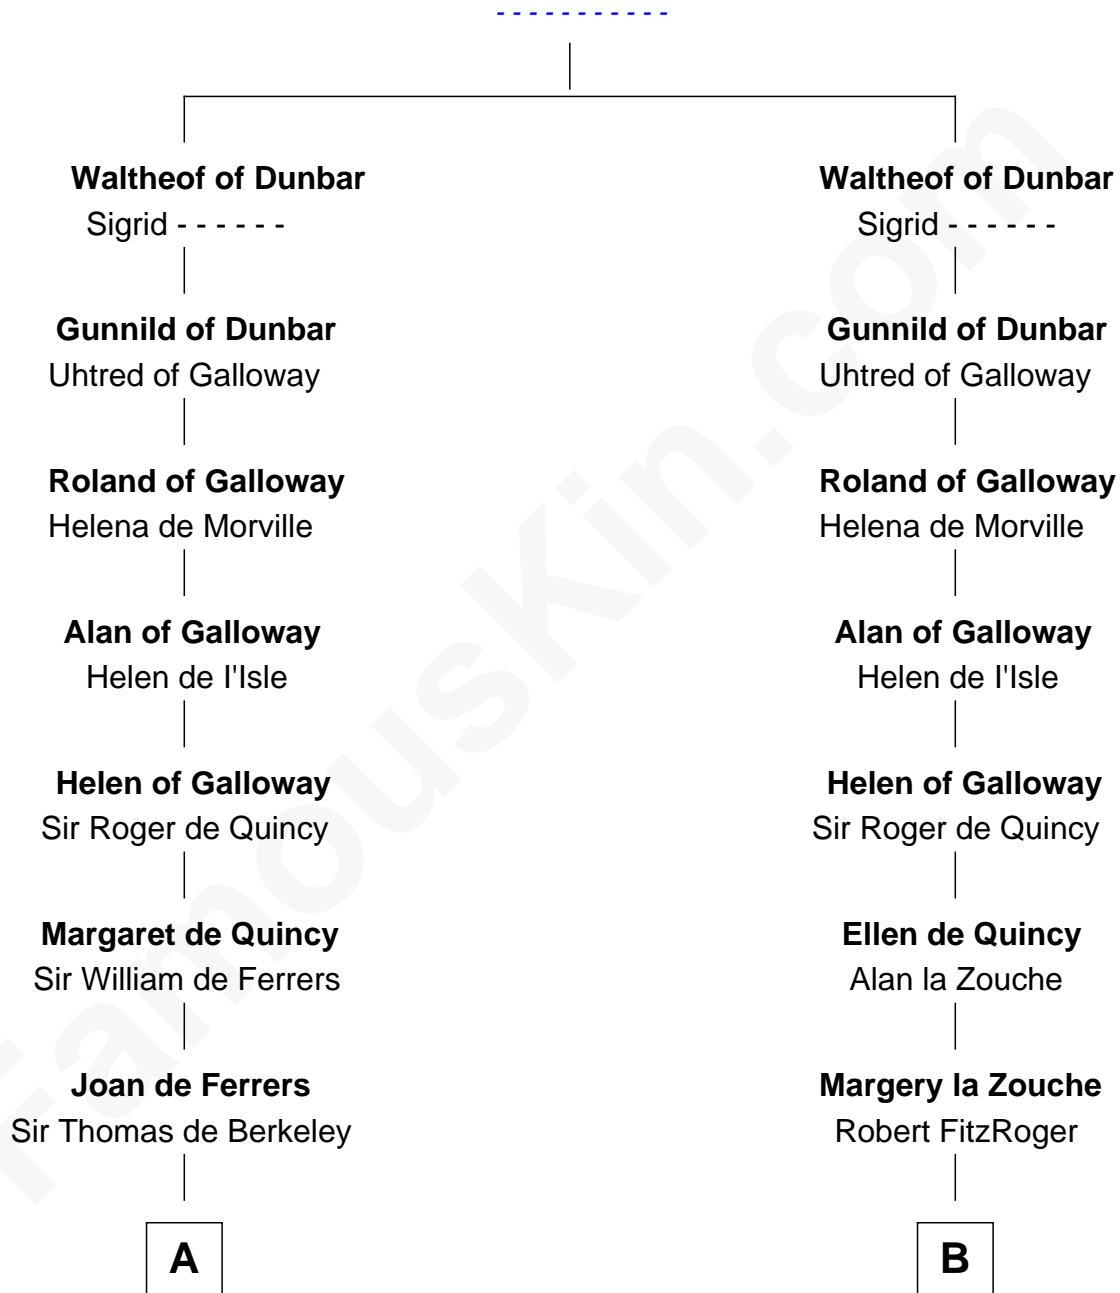

FamousKin.com Relationship Chart of

John Langdon

Signer of the U.S. Constitution

15th cousin 6 times removed of

Queen Elizabeth I

Queen of England

Gospatric I of Northumbria

C