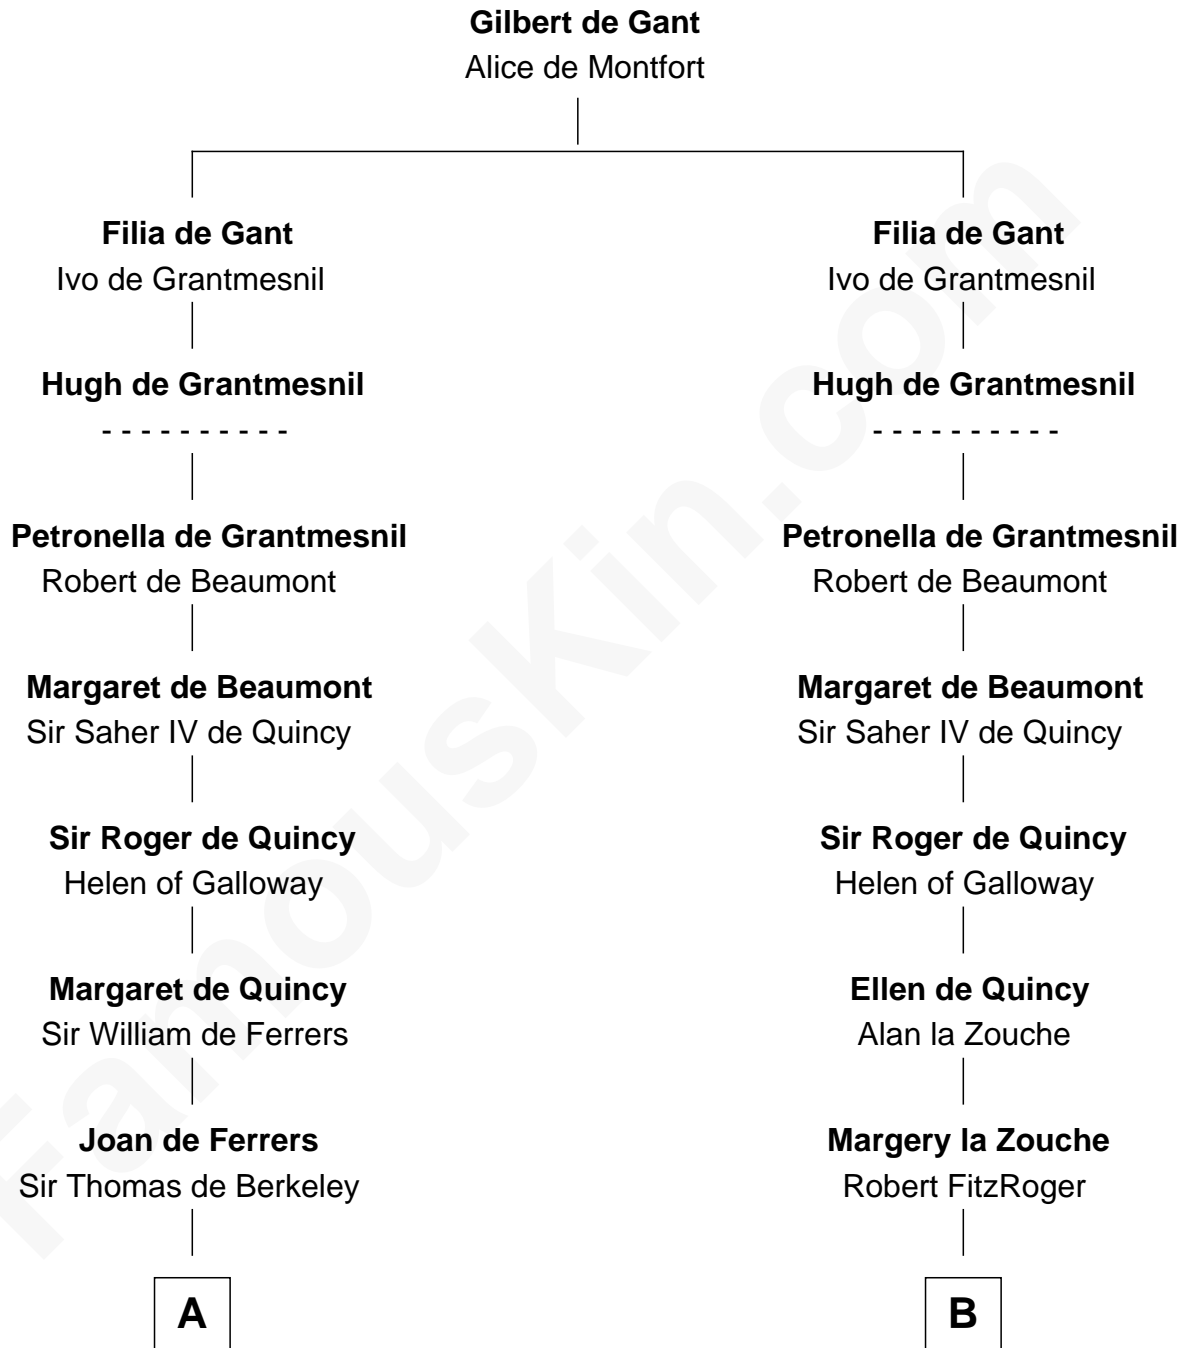

FamousKin.com Relationship Chart of

John Langdon

Signer of the U.S. Constitution

15th cousin 6 times removed of

Queen Elizabeth I

Queen of England

C

Rev. Samuel Dudley

Elizabeth - - - - -

Elizabeth Dudley

Kinsley Hall

Josiah Hall

Mary Woodbury

Mary Hall

John Langdon

John Langdon