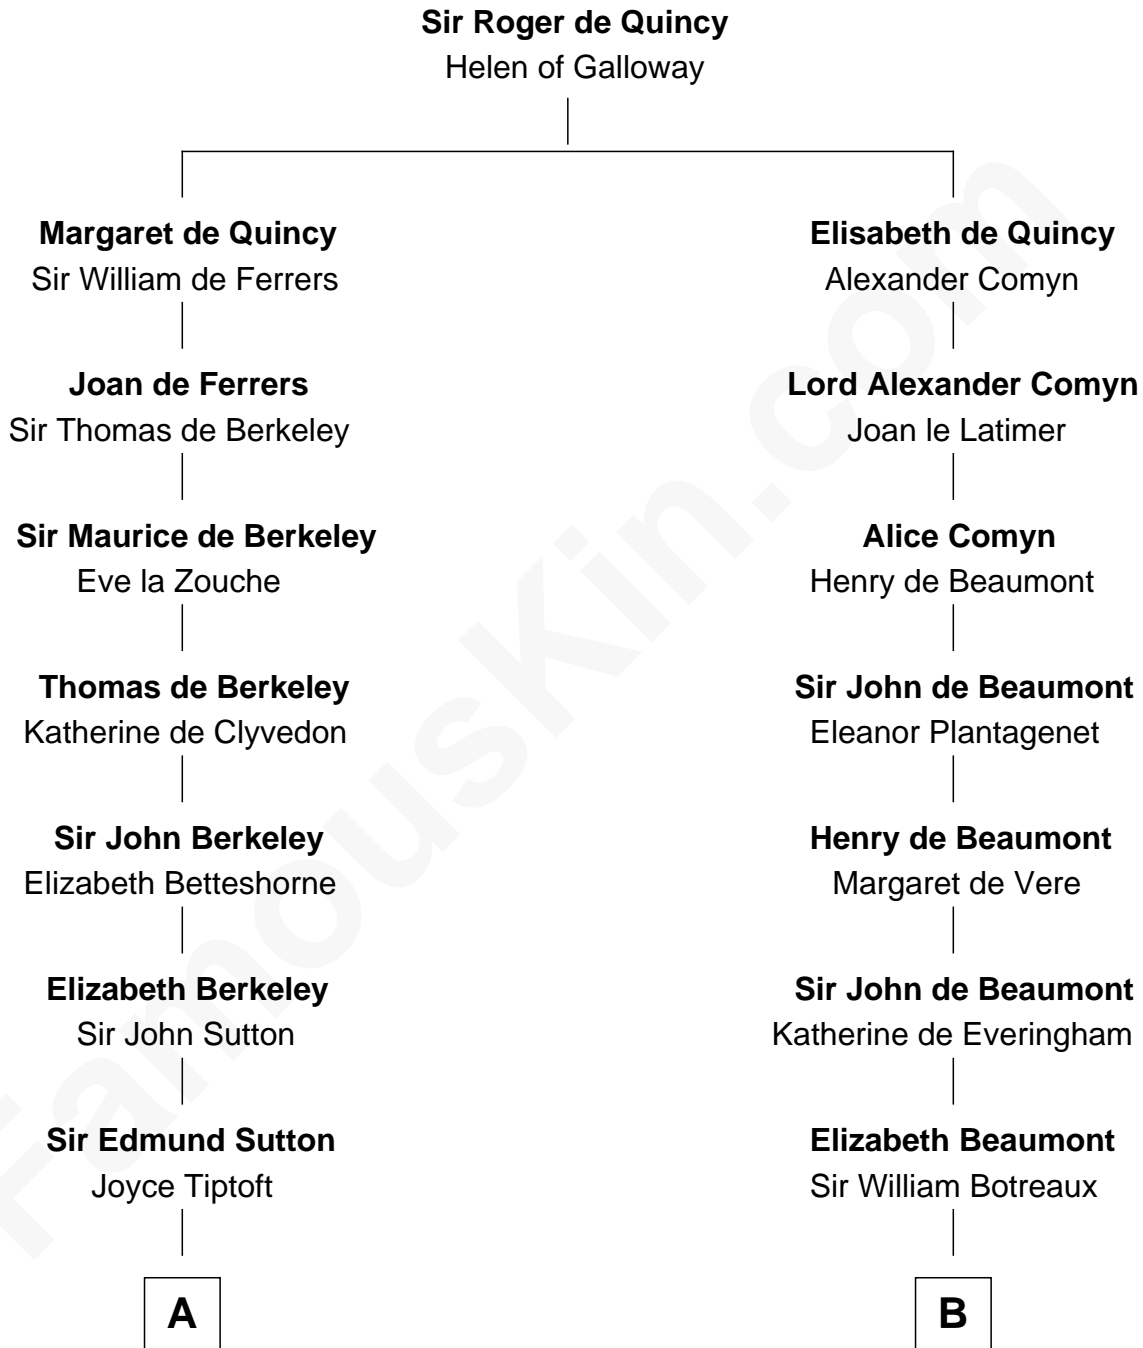

FamousKin.com

Relationship Chart of

John Langdon

Signer of the U.S. Constitution

16th cousin 5 times removed of

Sir Charles Tupper

6th Prime Minister of Canada

C

William Bassett

Abigail Bourne

Mary Bassett

Eliakim Tupper

Charles Tupper

Elizabeth West

Rev. Charles Tupper

Miriam Lockhart