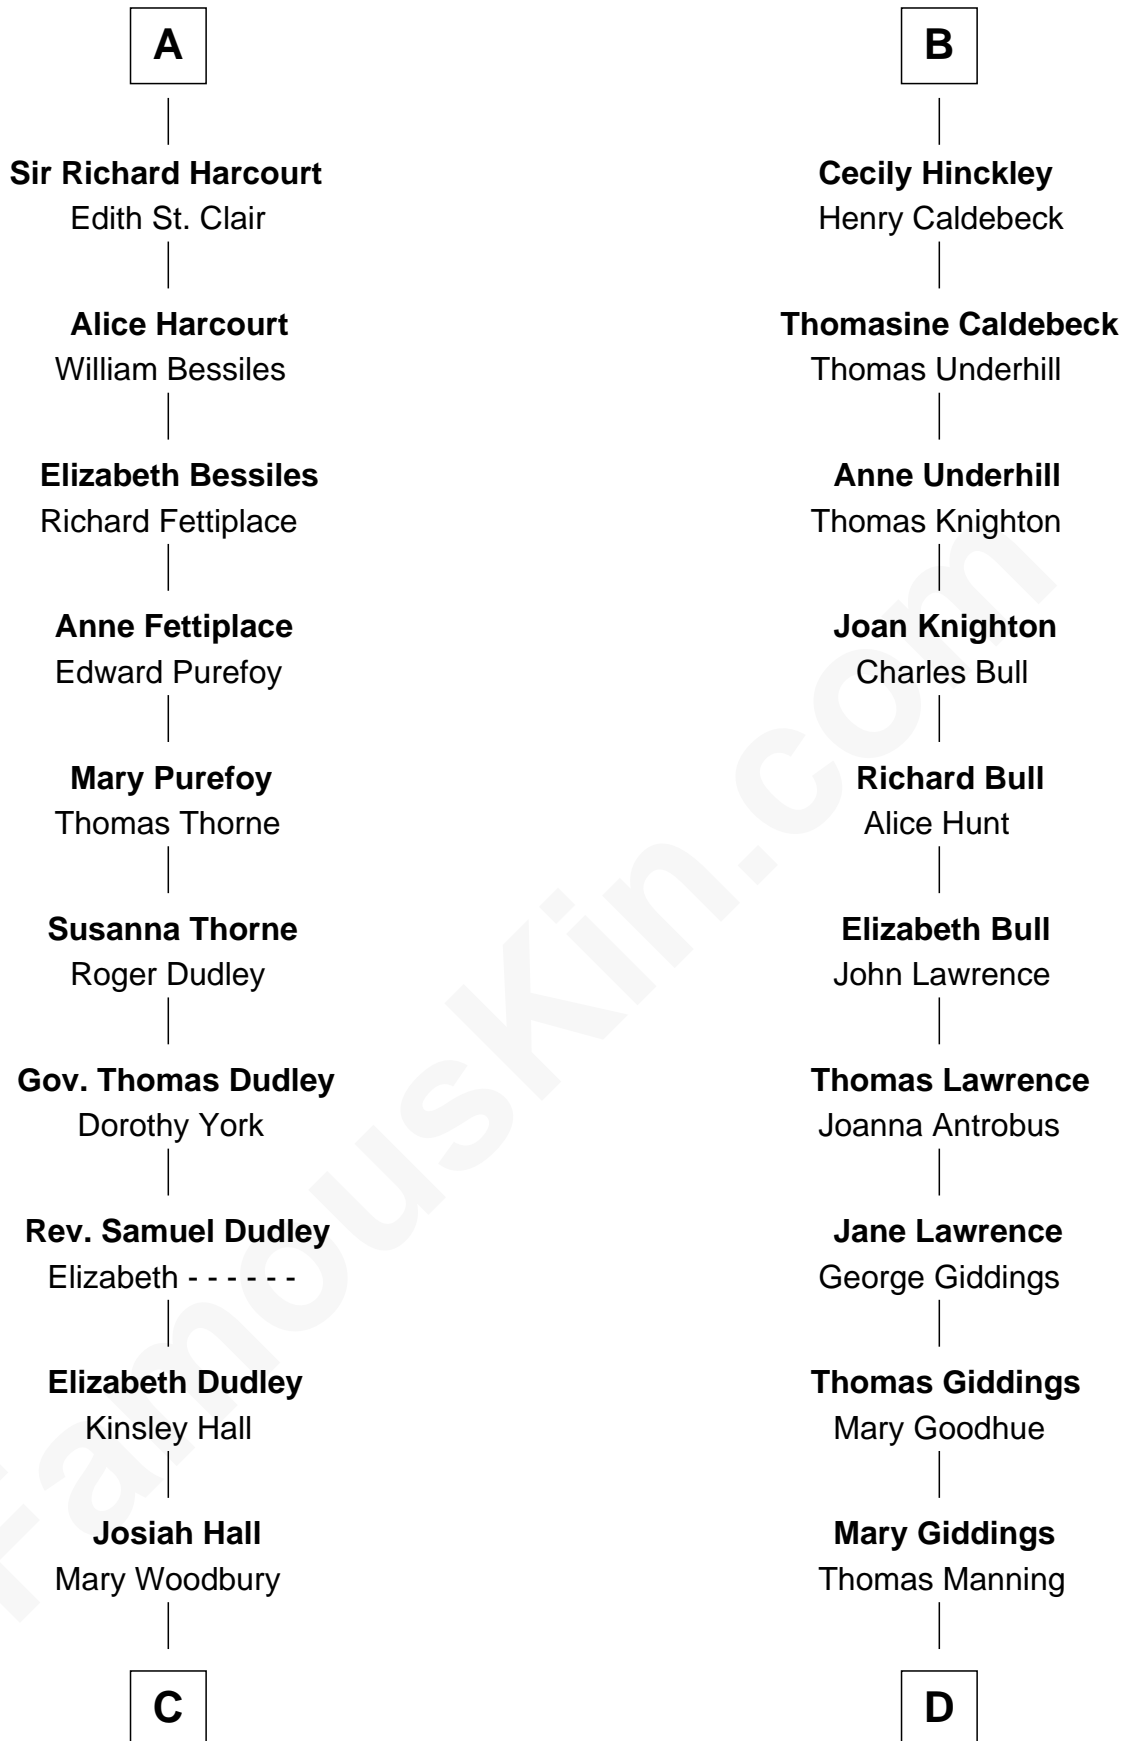

## Relationship Chart of

### John Langdon

*Signer of the U.S. Constitution*

18th cousin 2 times removed of

### Nathaniel Hawthorne

*Author of The Scarlet Letter*

**C**

**Mary Hall**  
John Langdon

**John Langdon**  
*Signer of the U.S. Constitution*

**D**

**John Manning**  
Ruth Potter

**Richard Manning**  
Miriam Lord