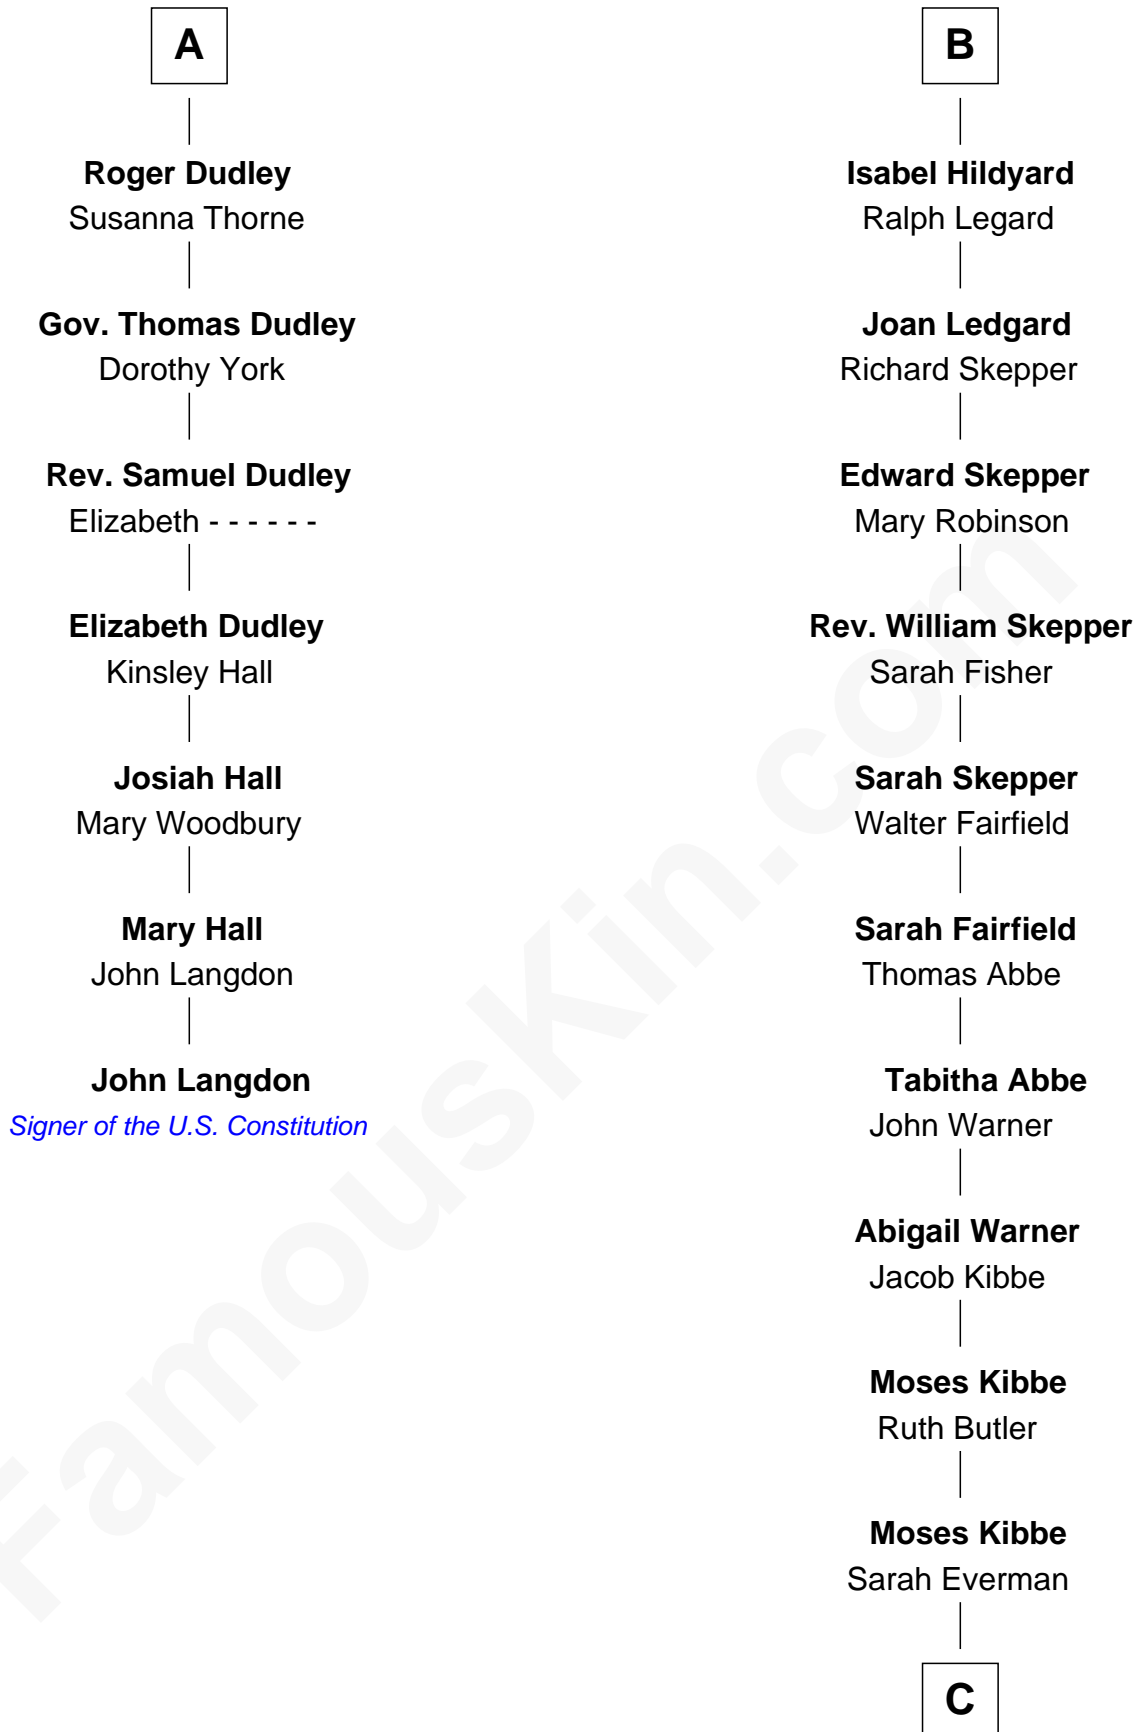

FamousKin.com Relationship Chart of

John Langdon

Signer of the U.S. Constitution

13th cousin 7 times removed of

Roy Rogers

Cowboy movie actor and singer

Edward III, King of England

Philippa of Hainault

C

Jacintha Kibbe

William Womack

Archer Womack

Patricia Adeline Hatchett

Mattie M. Womack

Andrew E. Slye

Roy Rogers