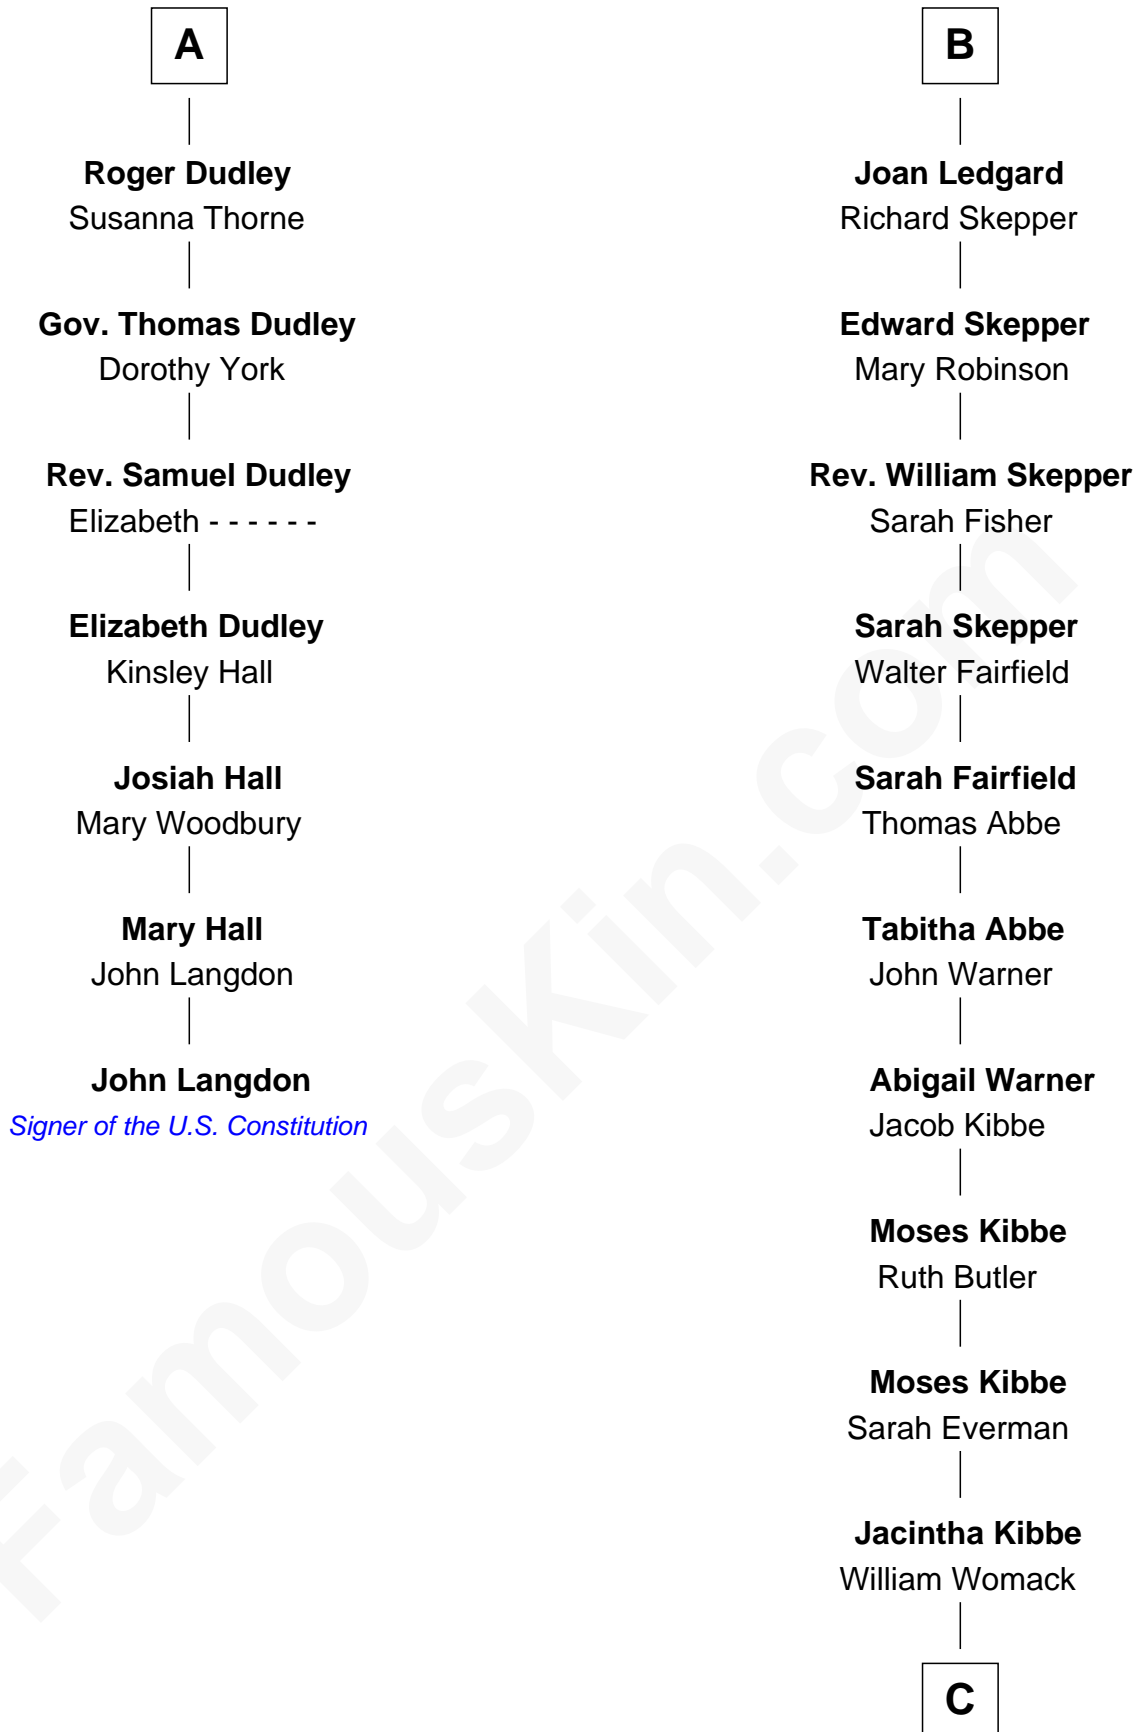

## Relationship Chart of

### John Langdon

*Signer of the U.S. Constitution*

13th cousin 6 times removed of

### Roy Rogers

*Cowboy movie actor and singer*

**C**

**Archer Womack**

Patricia Adeline Hatchett

**Mattie M. Womack**

Andrew E. Slye

**Roy Rogers**