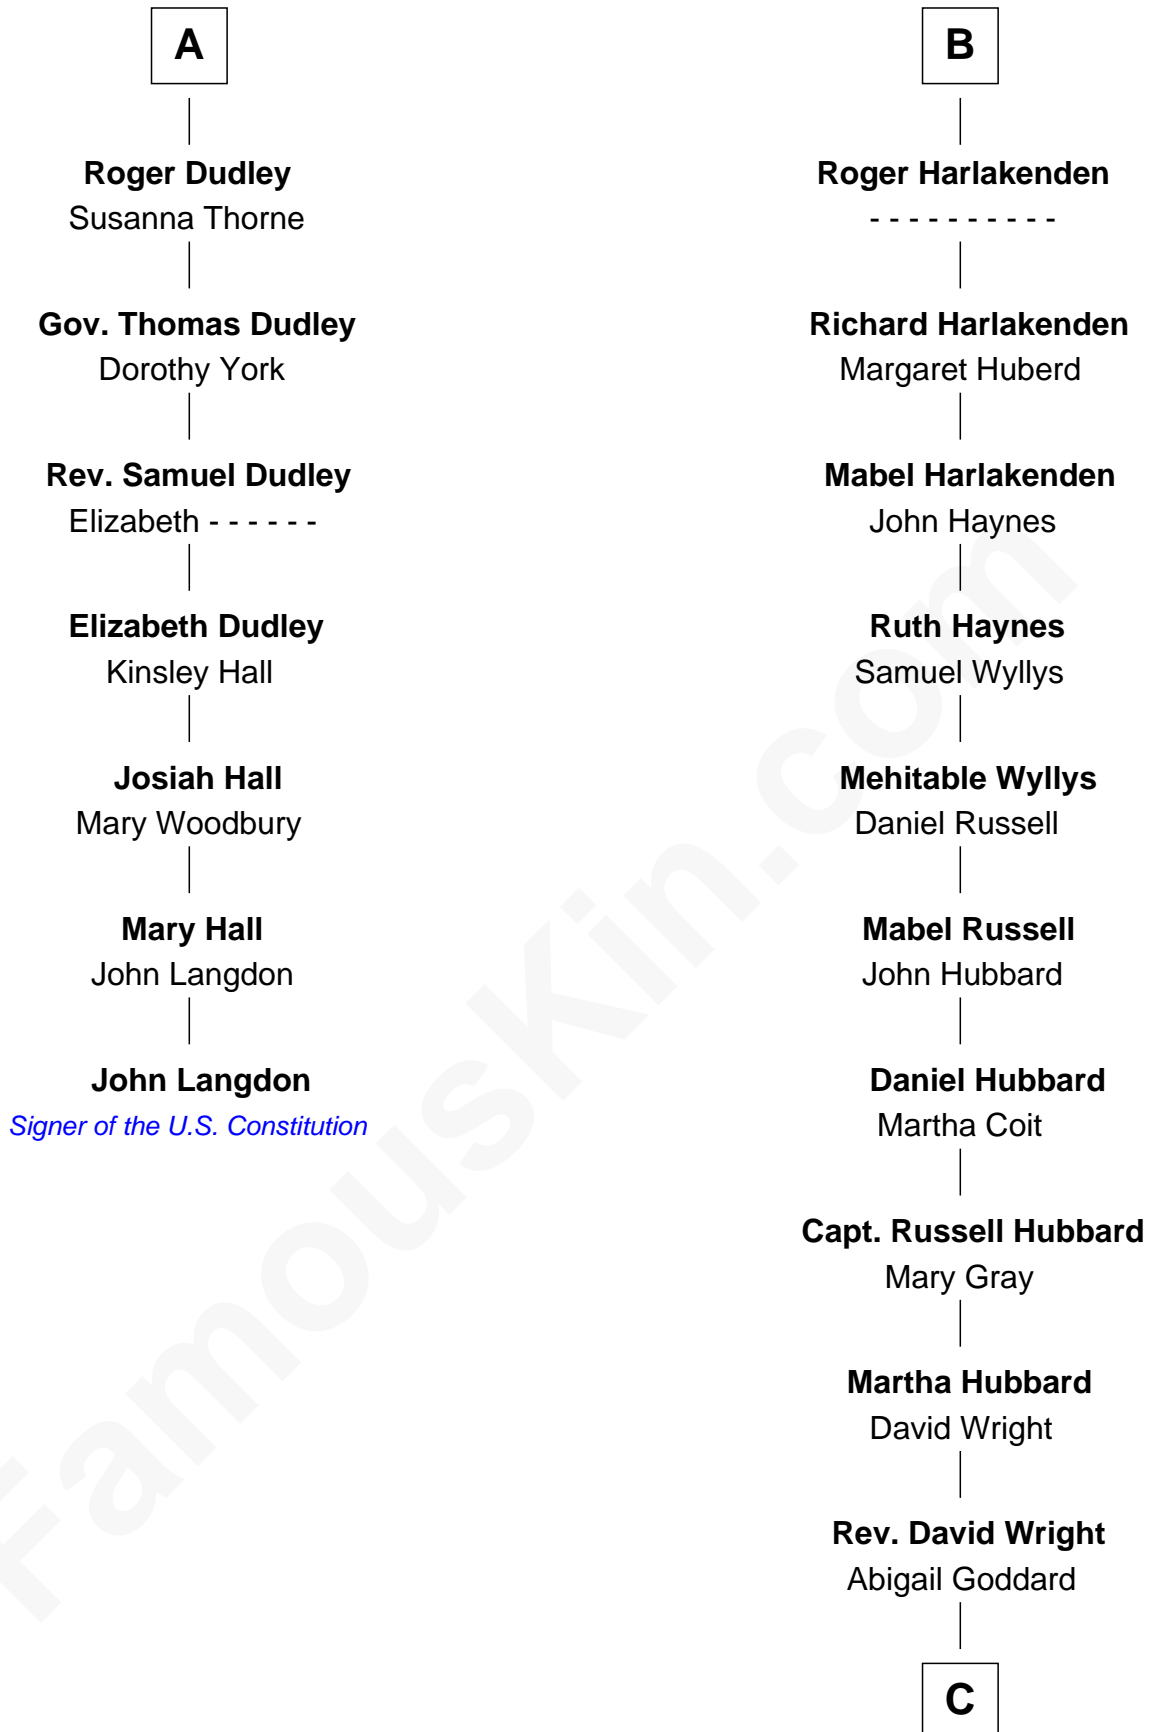

FamousKin.com

Relationship Chart of

John Langdon

Signer of the U.S. Constitution

13th cousin 7 times removed of

Anne Baxter

Movie Actress

C

William Carey Wright

Anna Lloyd Jones

Frank Lloyd Wright

Catherine L. Tobin

Catherine Dorothy Wright

Kenneth Stuart Baxter

Anne Baxter

Movie Actress