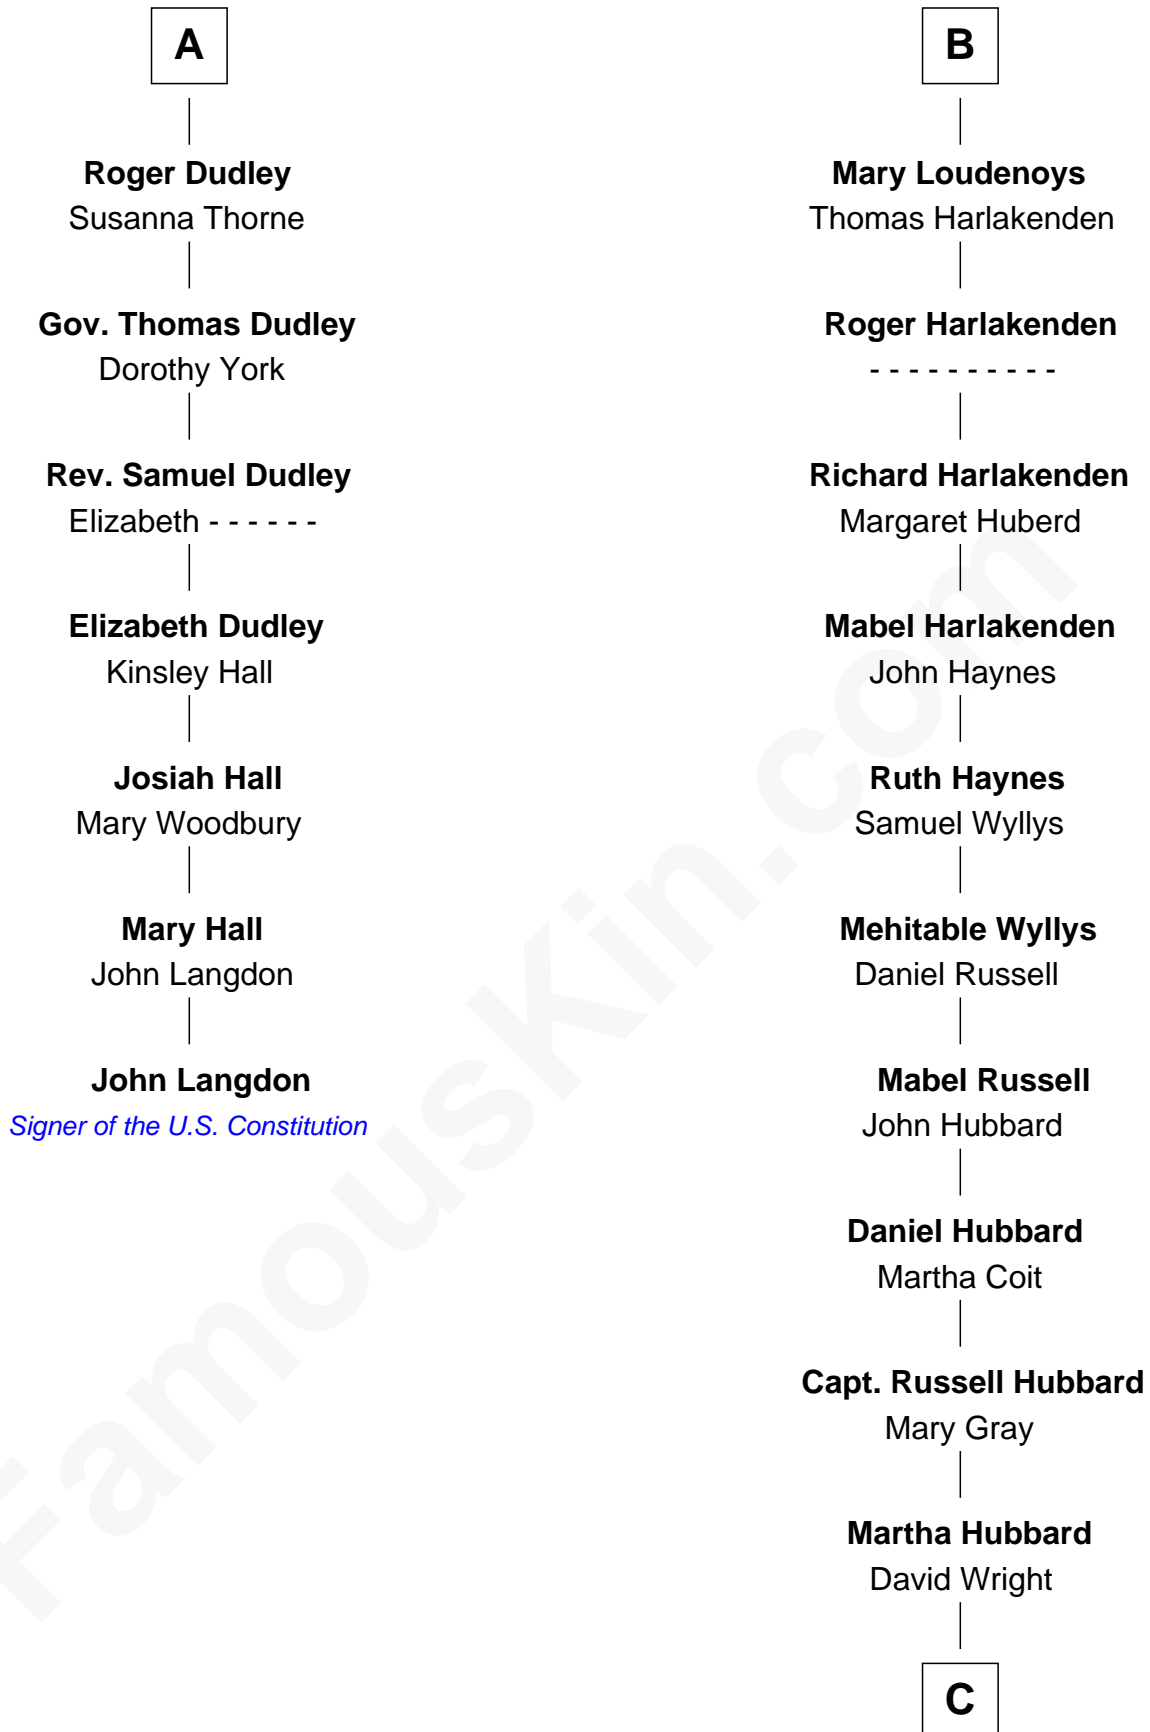

FamousKin.com

Relationship Chart of

John Langdon

Signer of the U.S. Constitution

13th cousin 8 times removed of

Anne Baxter

Movie Actress

C

Rev. David Wright

Abigail Goddard

William Carey Wright

Anna Lloyd Jones

Frank Lloyd Wright

Catherine L. Tobin

Catherine Dorothy Wright

Kenneth Stuart Baxter