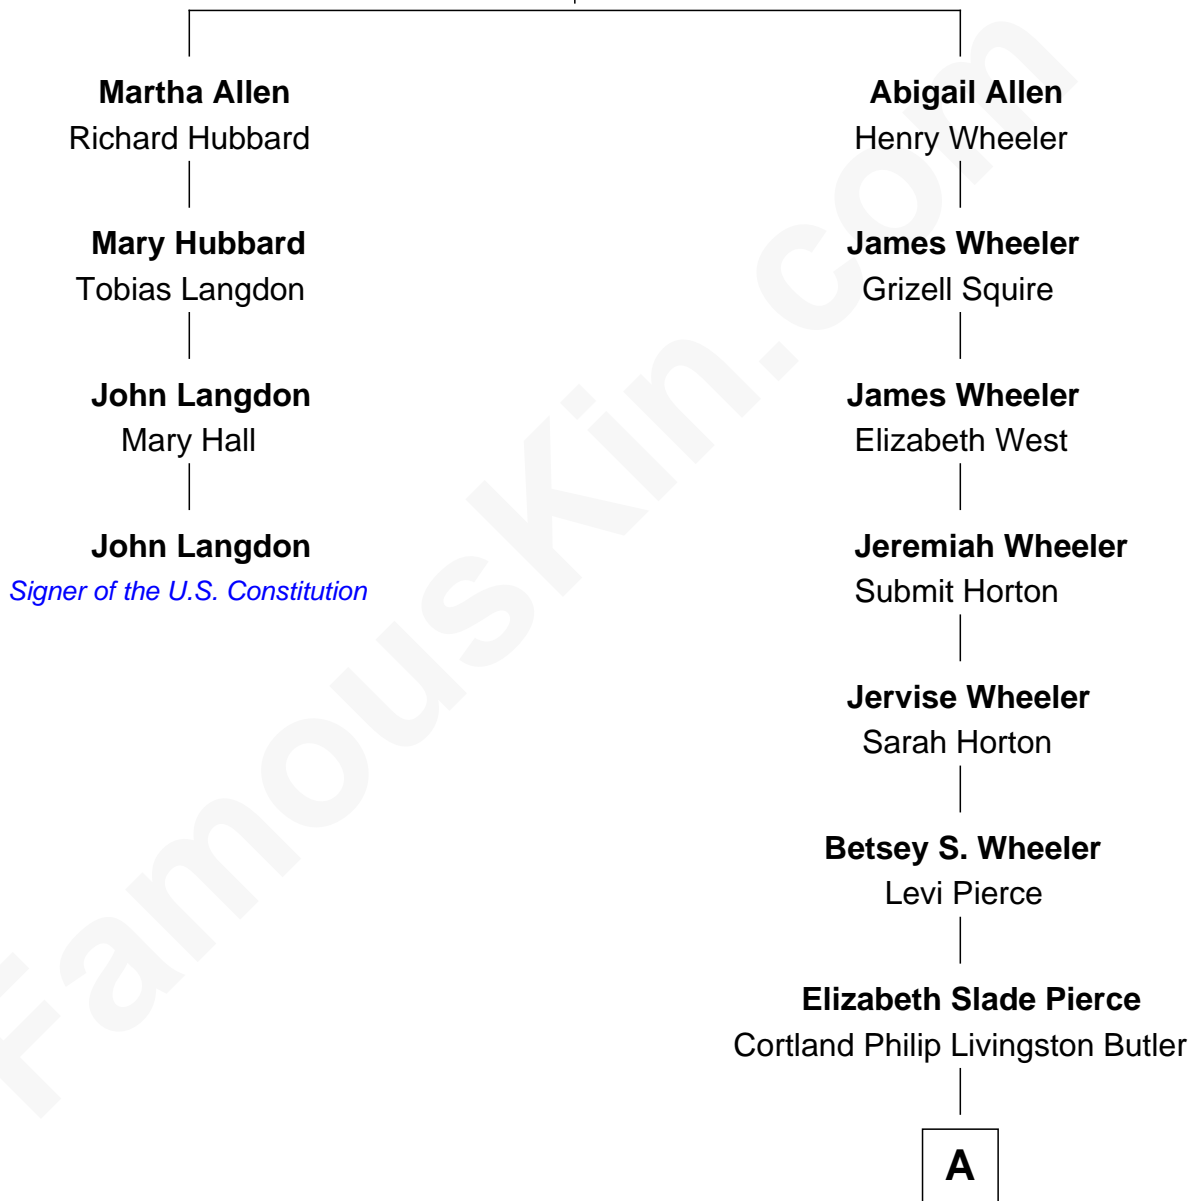

## Relationship Chart of

### John Langdon

*Signer of the U.S. Constitution*

3rd cousin 7 times removed of

### George H. W. Bush

*41st U.S. President*

**William Allen**

Ann Goodale

**A**

—  
**Mary Elizabeth Butler**  
Robert Emmet Sheldon

—  
**Flora Sheldon**  
Samuel Prescott Bush

—  
**Prescott Sheldon Bush**  
Dorothy Wear Walker

—  
**George H. W. Bush**  
*41st U.S. President*

FamousKin.com