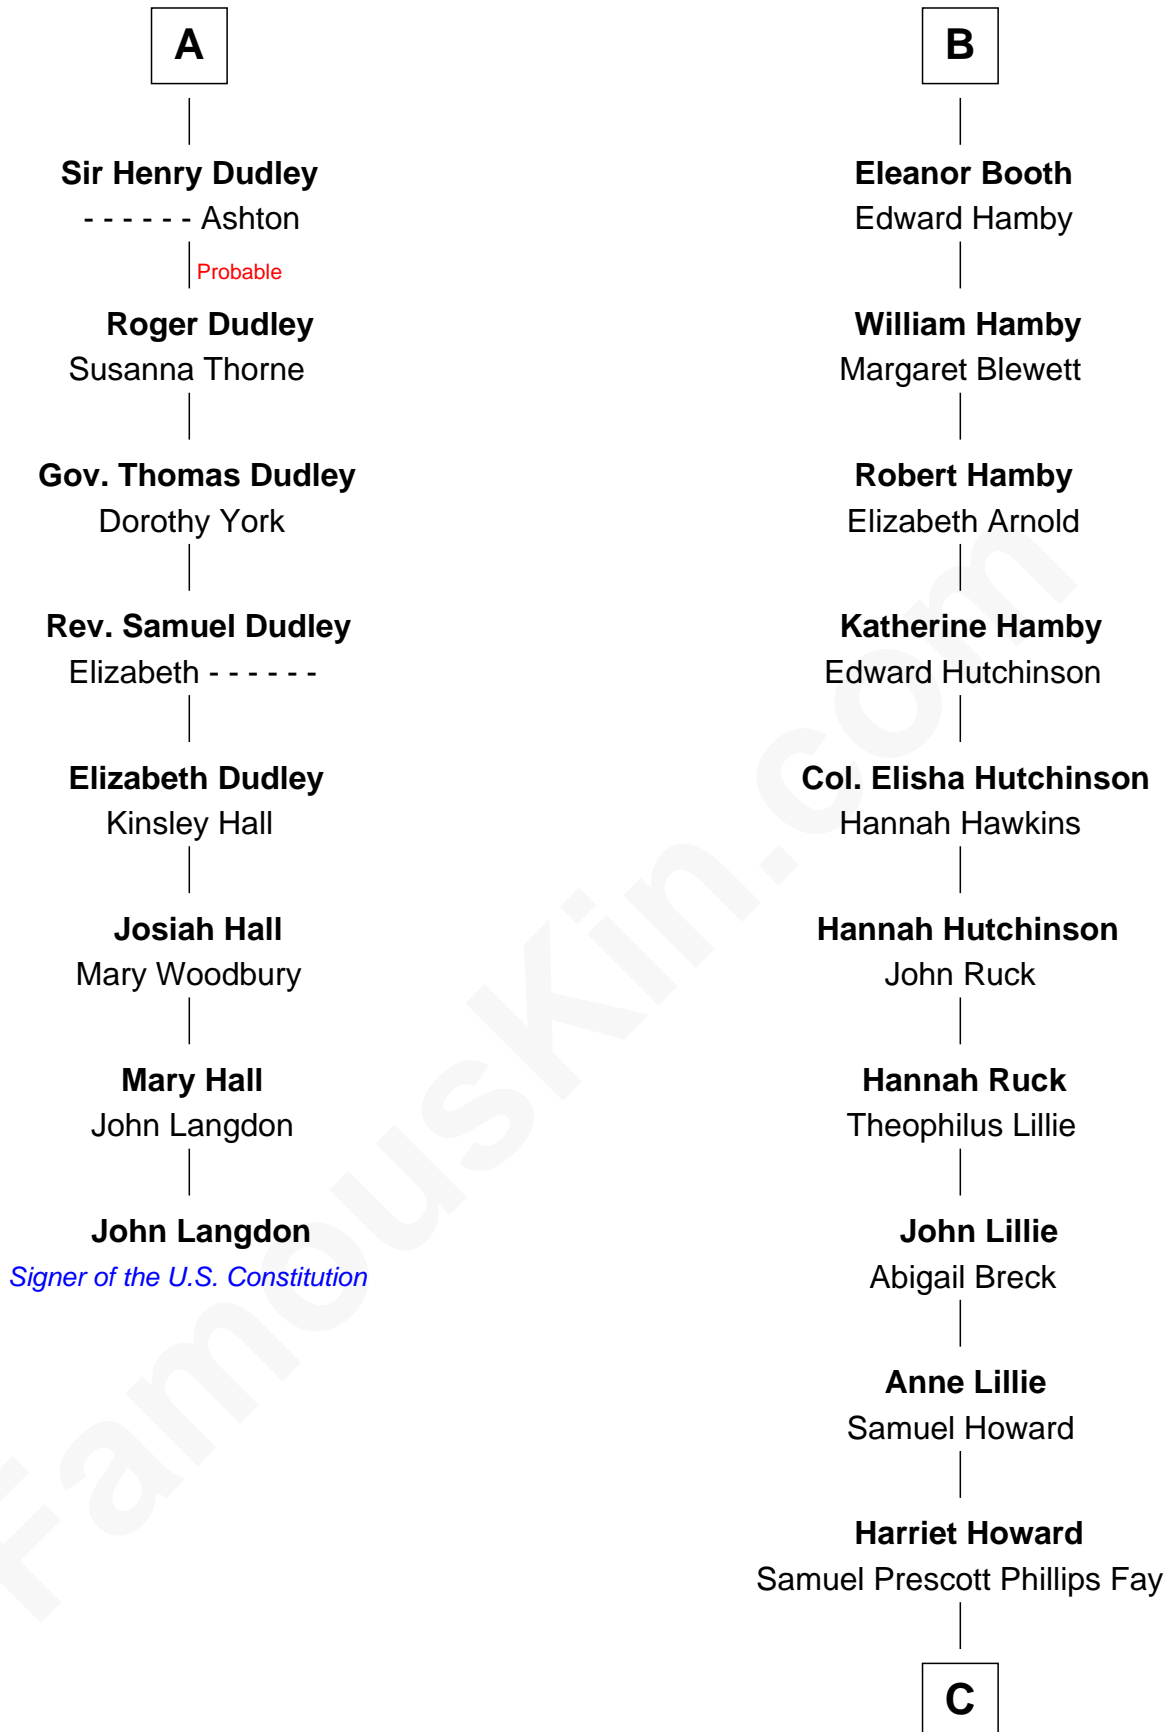

FamousKin.com

Relationship Chart of

John Langdon

Signer of the U.S. Constitution

14th cousin 7 times removed of

George H. W. Bush
41st U.S. President

Sir William de Ros
Margery de Badlesmere

Thomas de Ros
Beatrice de Stafford

Maud de Roos
John de Welles

Margaret de Ros
Sir Reynold Grey

Margery de Welles
Stephen le Scrope

Margaret Grey
Sir William Bonville

Maude le Scrope
Sir Baldwin Freville

William Bonville
Elizabeth Harington

Margaret Freville
Sir Hugh Willoughby

William Bonville
Katherine Neville

Margery Willoughby
Sir Godfrey Hilton

Cecily Bonville
Thomas Grey

Elizabeth Hilton
Richard Thimbleby

Cecily Grey
Sir John Sutton

Anne Thimbleby
John Booth

A

B

C

—
Samuel Howard Fay
Susan Montfort Shellman

—
Harriet Eleanor Fay
Rev. James Smith Bush

—
Samuel Prescott Bush
Flora Sheldon

—
Prescott Sheldon Bush
Dorothy Wear Walker

—
George H. W. Bush
41st U.S. President