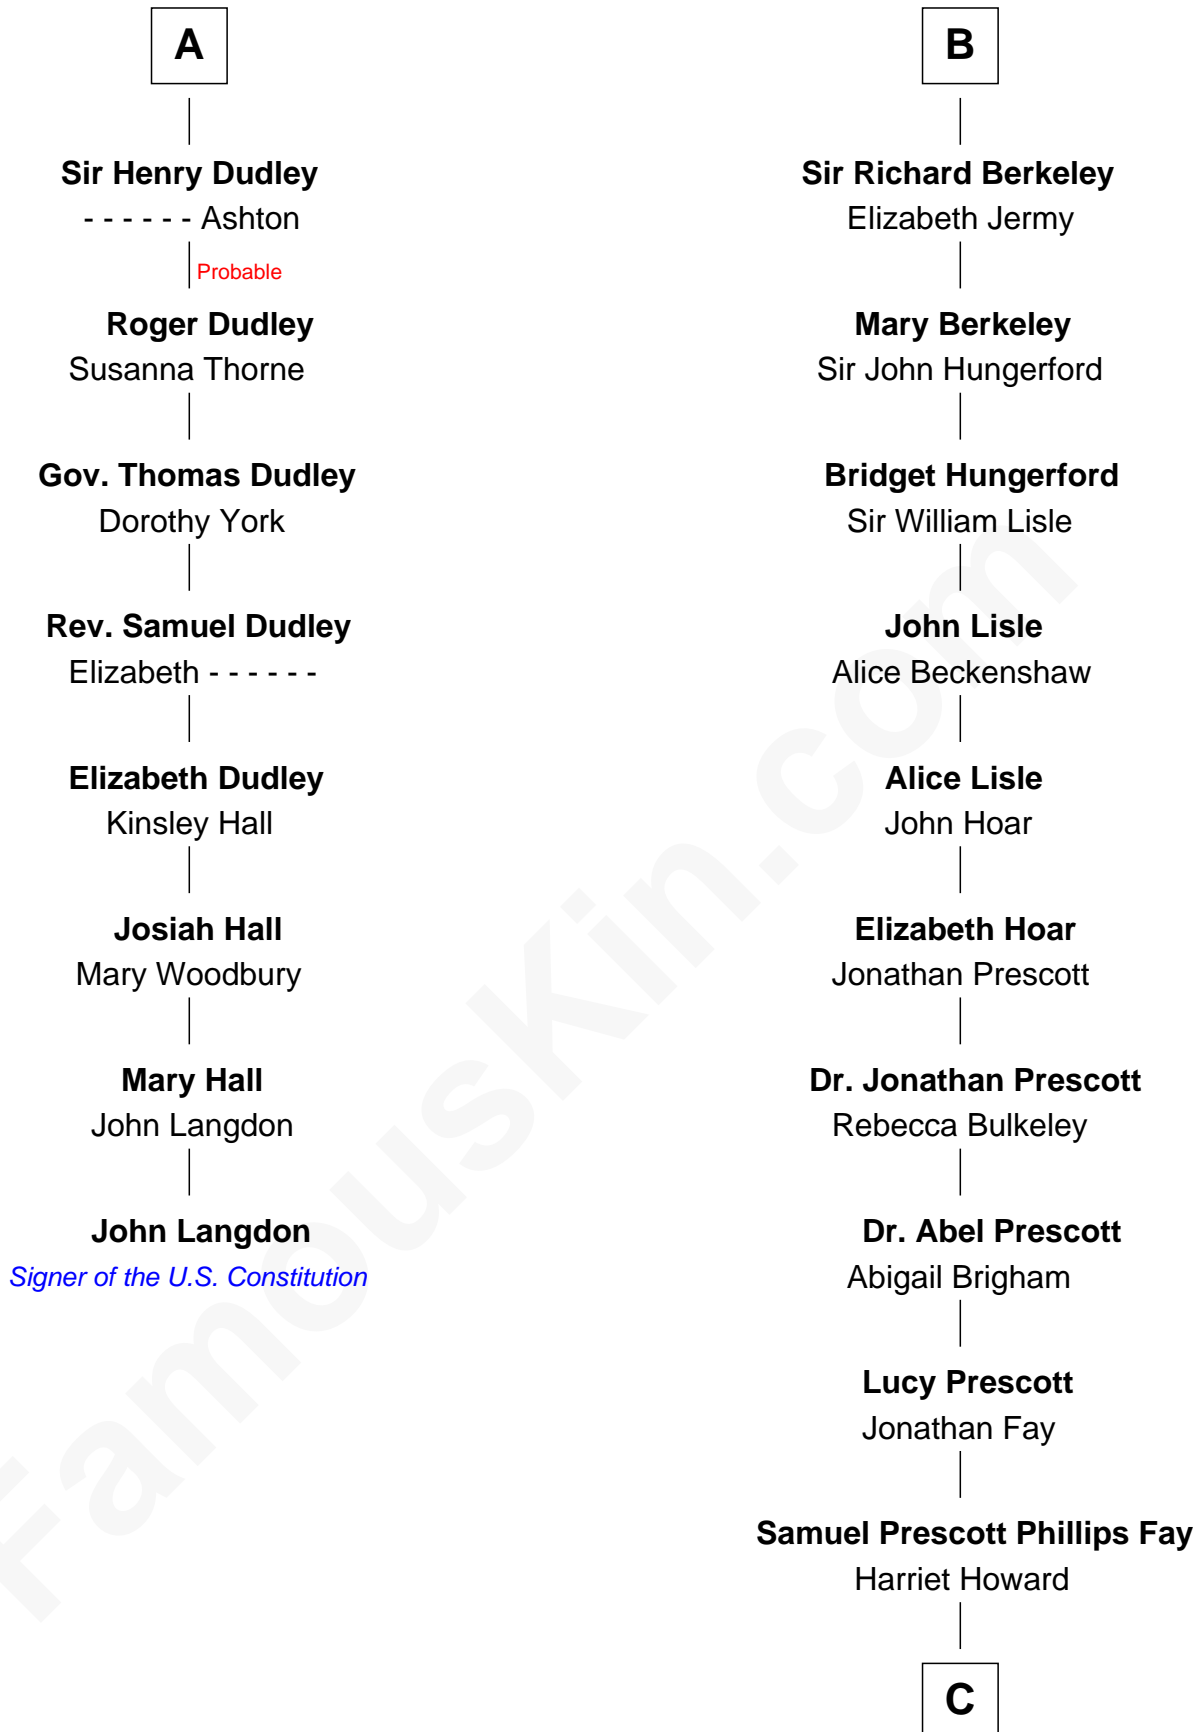

FamousKin.com

Relationship Chart of

John Langdon

Signer of the U.S. Constitution

14th cousin 7 times removed of

George H. W. Bush

41st U.S. President

Ralph de Stafford

Sir Humphrey Stafford

Eleanor Aylesbury

William Bonville

Katherine Neville

Anne Stafford

Sir William Berkeley

Cecily Bonville

Thomas Grey

Richard Berkeley

Elizabeth Conningsby

Cecily Grey

Sir John Sutton

Sir John Berkeley

Isabel Dennis

A

B

C

Samuel Howard Fay
Susan Montfort Shellman

Harriet Eleanor Fay
Rev. James Smith Bush

Samuel Prescott Bush
Flora Sheldon

Prescott Sheldon Bush
Dorothy Wear Walker

George H. W. Bush
41st U.S. President

FamousKin.com