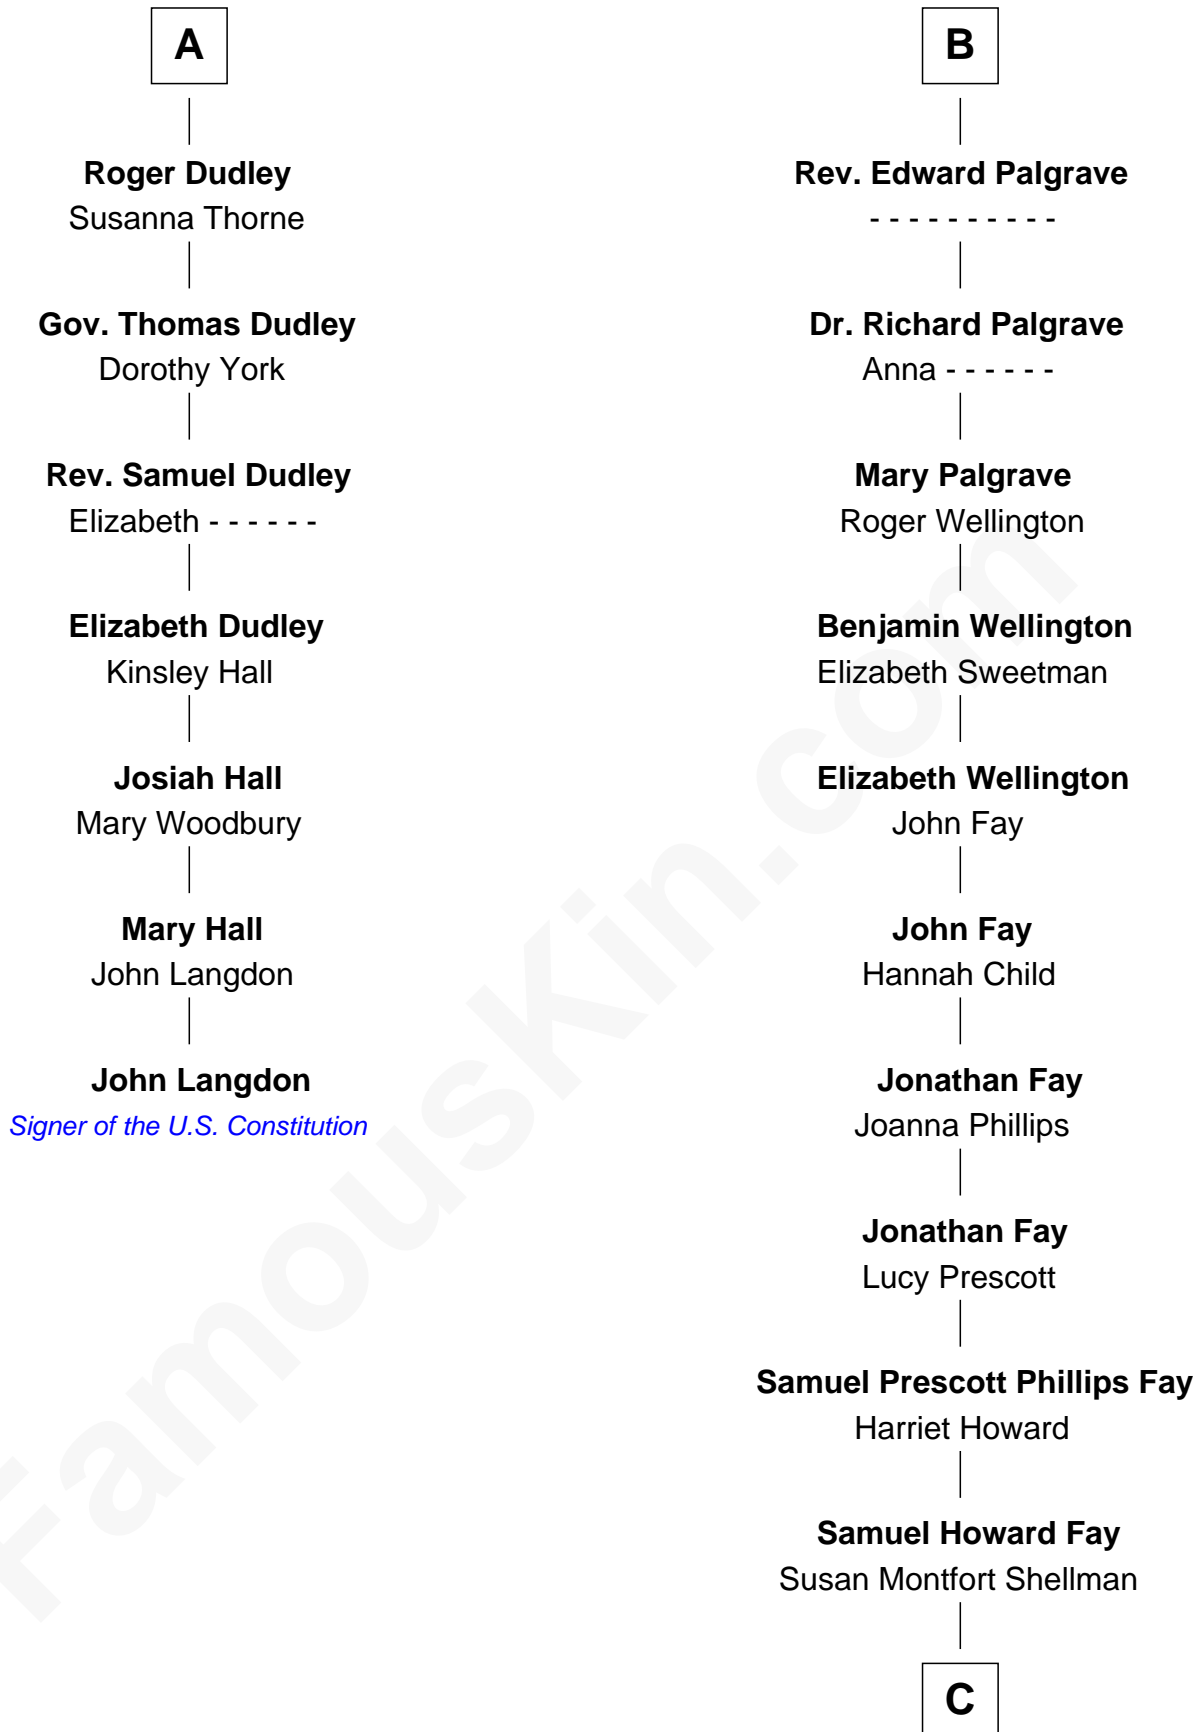

## Relationship Chart of

### John Langdon

*Signer of the U.S. Constitution*

13th cousin 7 times removed of

**George H. W. Bush**  
*41st U.S. President*

**C**

**Harriet Eleanor Fay**  
Rev. James Smith Bush

**Samuel Prescott Bush**  
Flora Sheldon

**Prescott Sheldon Bush**  
Dorothy Wear Walker

**George H. W. Bush**  
*41st U.S. President*

FamousKin.com