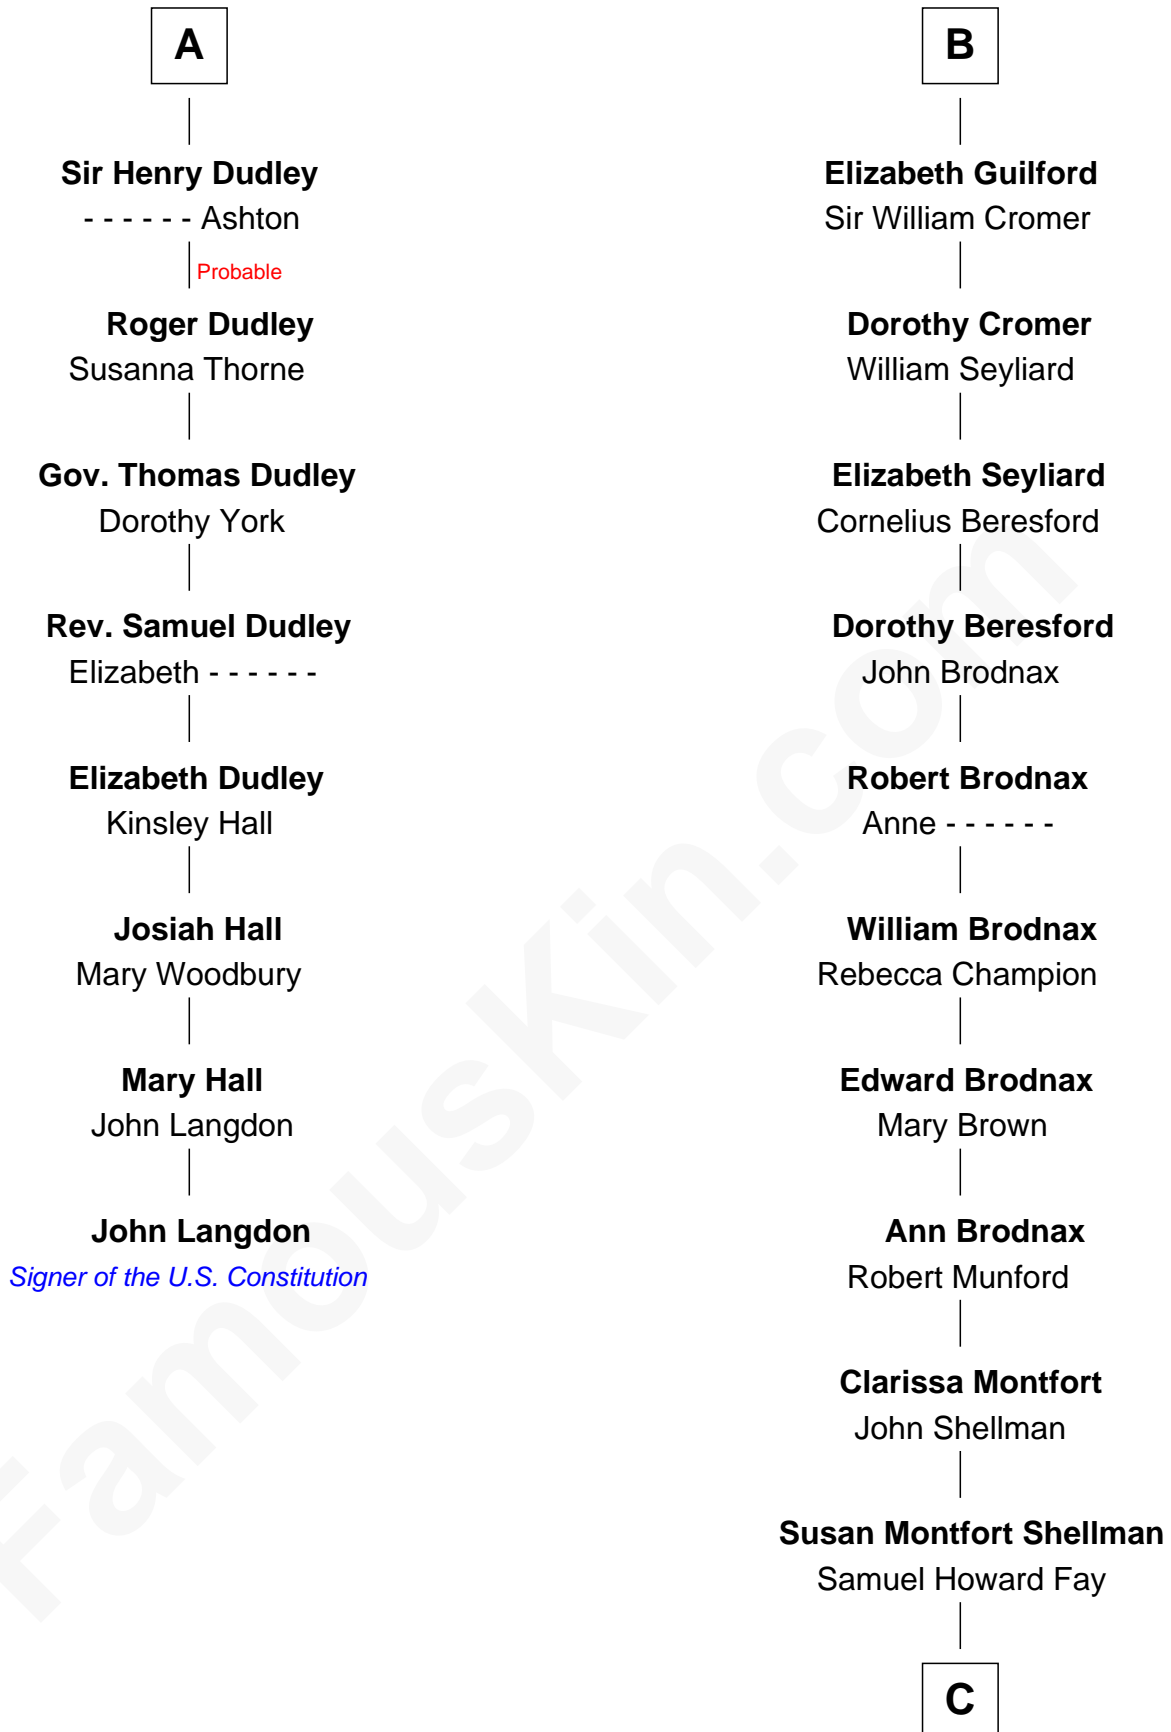

FamousKin.com

Relationship Chart of

John Langdon

Signer of the U.S. Constitution

14th cousin 6 times removed of

George H. W. Bush

41st U.S. President

Sir Robert de Holland

Maude la Zouche

C

Harriet Eleanor Fay
Rev. James Smith Bush

Samuel Prescott Bush
Flora Sheldon

Prescott Sheldon Bush
Dorothy Wear Walker

George H. W. Bush
41st U.S. President

FamousKin.com