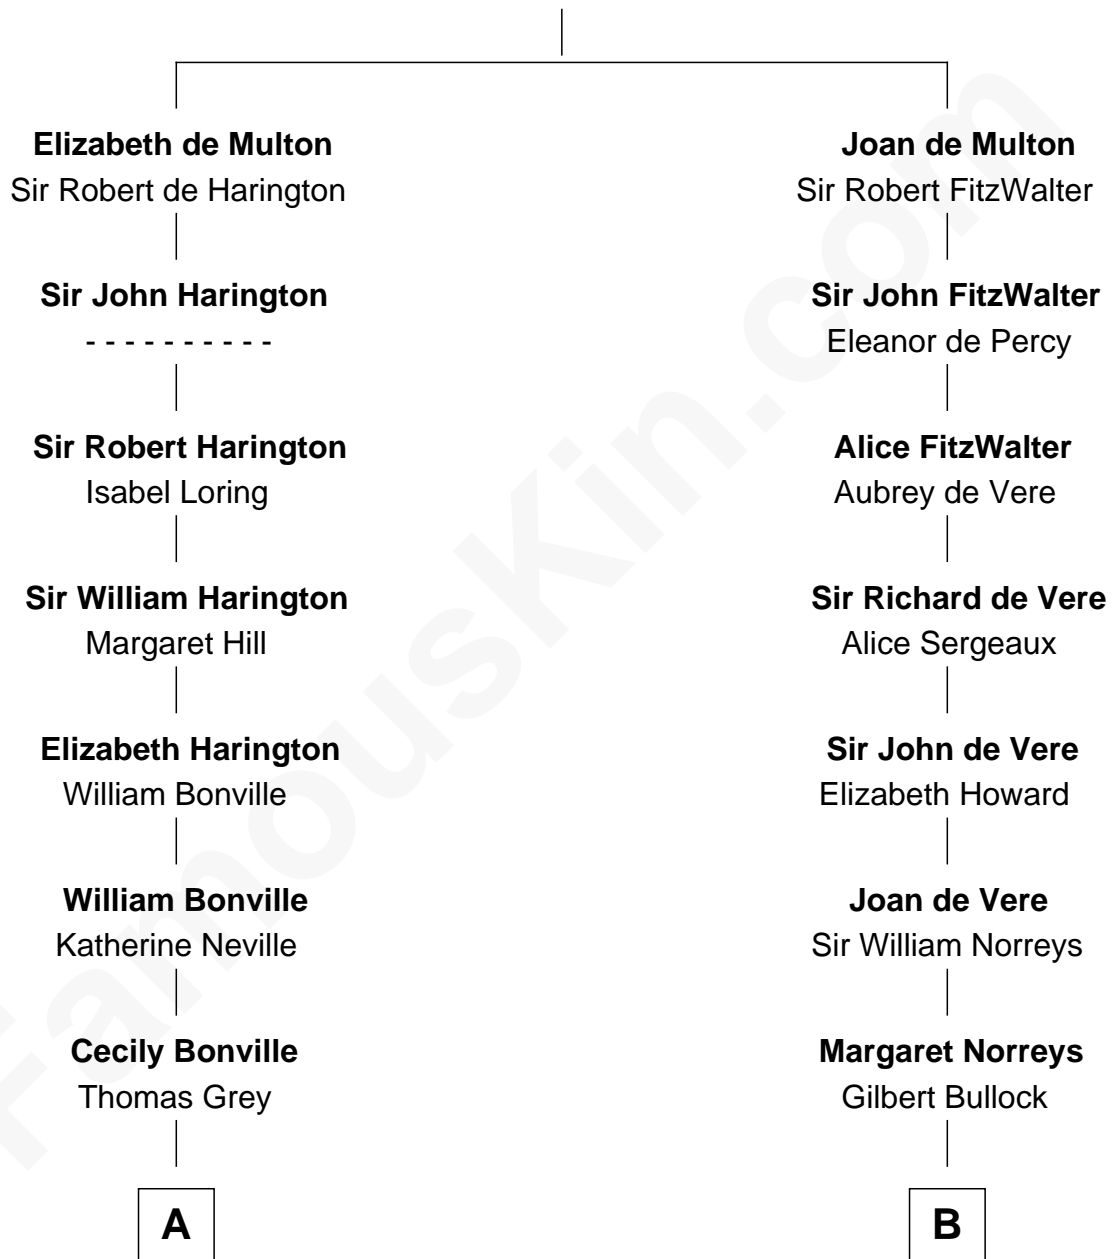

FamousKin.com

Relationship Chart of

John Langdon

Signer of the U.S. Constitution

15th cousin 6 times removed of

George H. W. Bush

41st U.S. President

Sir Thomas de Multon

Eleanor de Burgh

C

Samuel Howard Fay
Susan Montfort Shellman

Harriet Eleanor Fay
Rev. James Smith Bush

Samuel Prescott Bush
Flora Sheldon

Prescott Sheldon Bush
Dorothy Wear Walker

George H. W. Bush
41st U.S. President