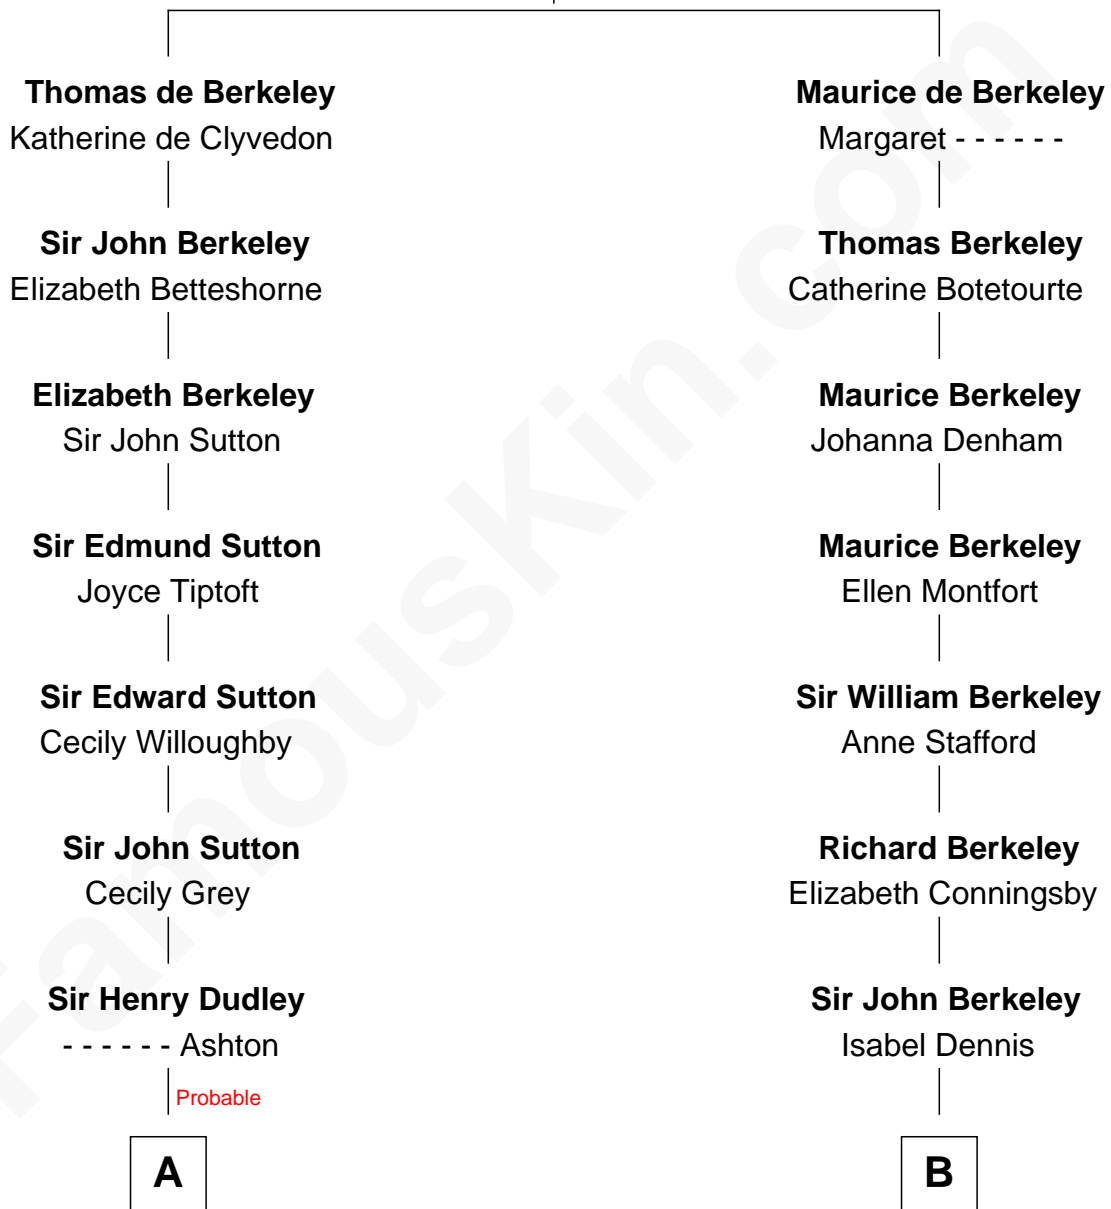

FamousKin.com

Relationship Chart of

John Langdon

Signer of the U.S. Constitution

13th cousin 8 times removed of

George H. W. Bush

41st U.S. President

Sir Maurice de Berkeley

Eve la Zouche

C

—
Samuel Howard Fay
Susan Montfort Shellman

—
Harriet Eleanor Fay
Rev. James Smith Bush

—
Samuel Prescott Bush
Flora Sheldon

—
Prescott Sheldon Bush
Dorothy Wear Walker

—
George H. W. Bush
41st U.S. President