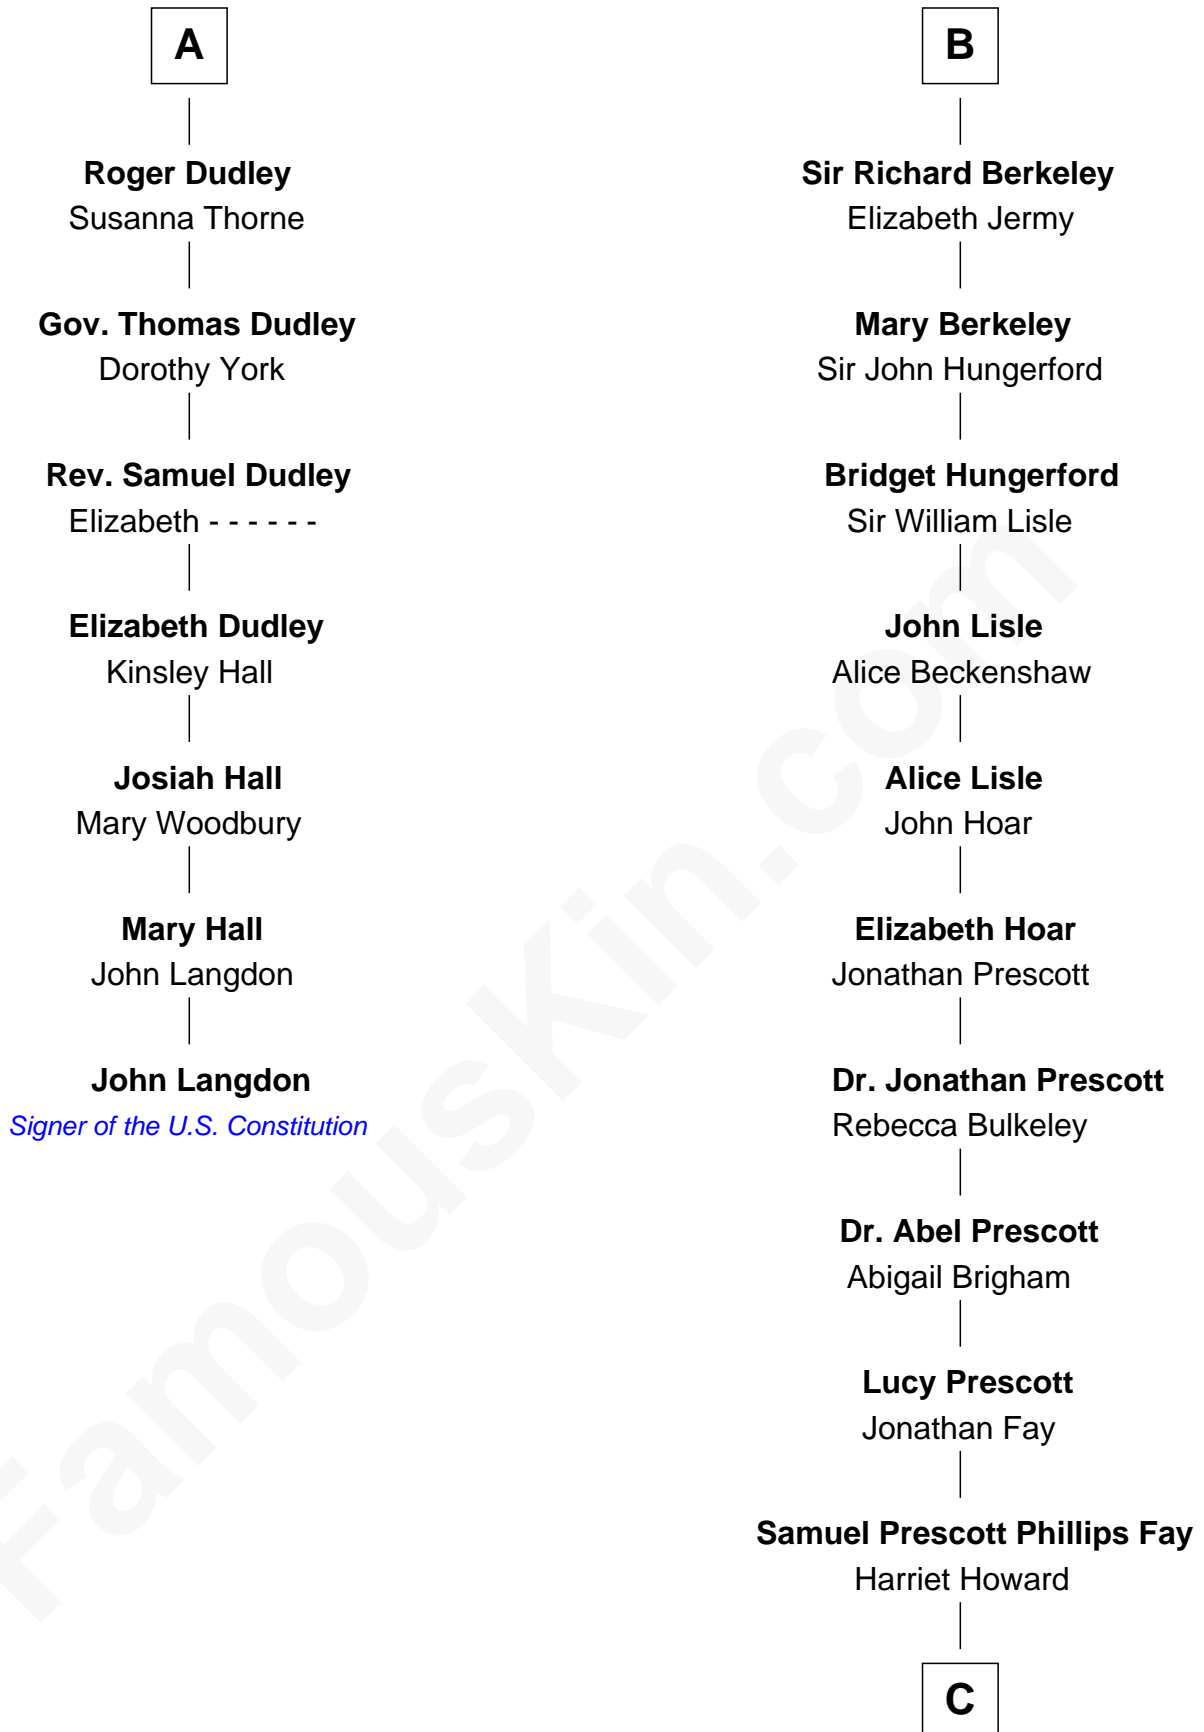

FamousKin.com

Relationship Chart of

John Langdon

Signer of the U.S. Constitution

13th cousin 8 times removed of

George H. W. Bush

41st U.S. President

Sir Maurice de Berkeley

Eve la Zouche

C

—
Samuel Howard Fay
Susan Montfort Shellman

—
Harriet Eleanor Fay
Rev. James Smith Bush

—
Samuel Prescott Bush
Flora Sheldon

—
Prescott Sheldon Bush
Dorothy Wear Walker

—
George H. W. Bush
41st U.S. President