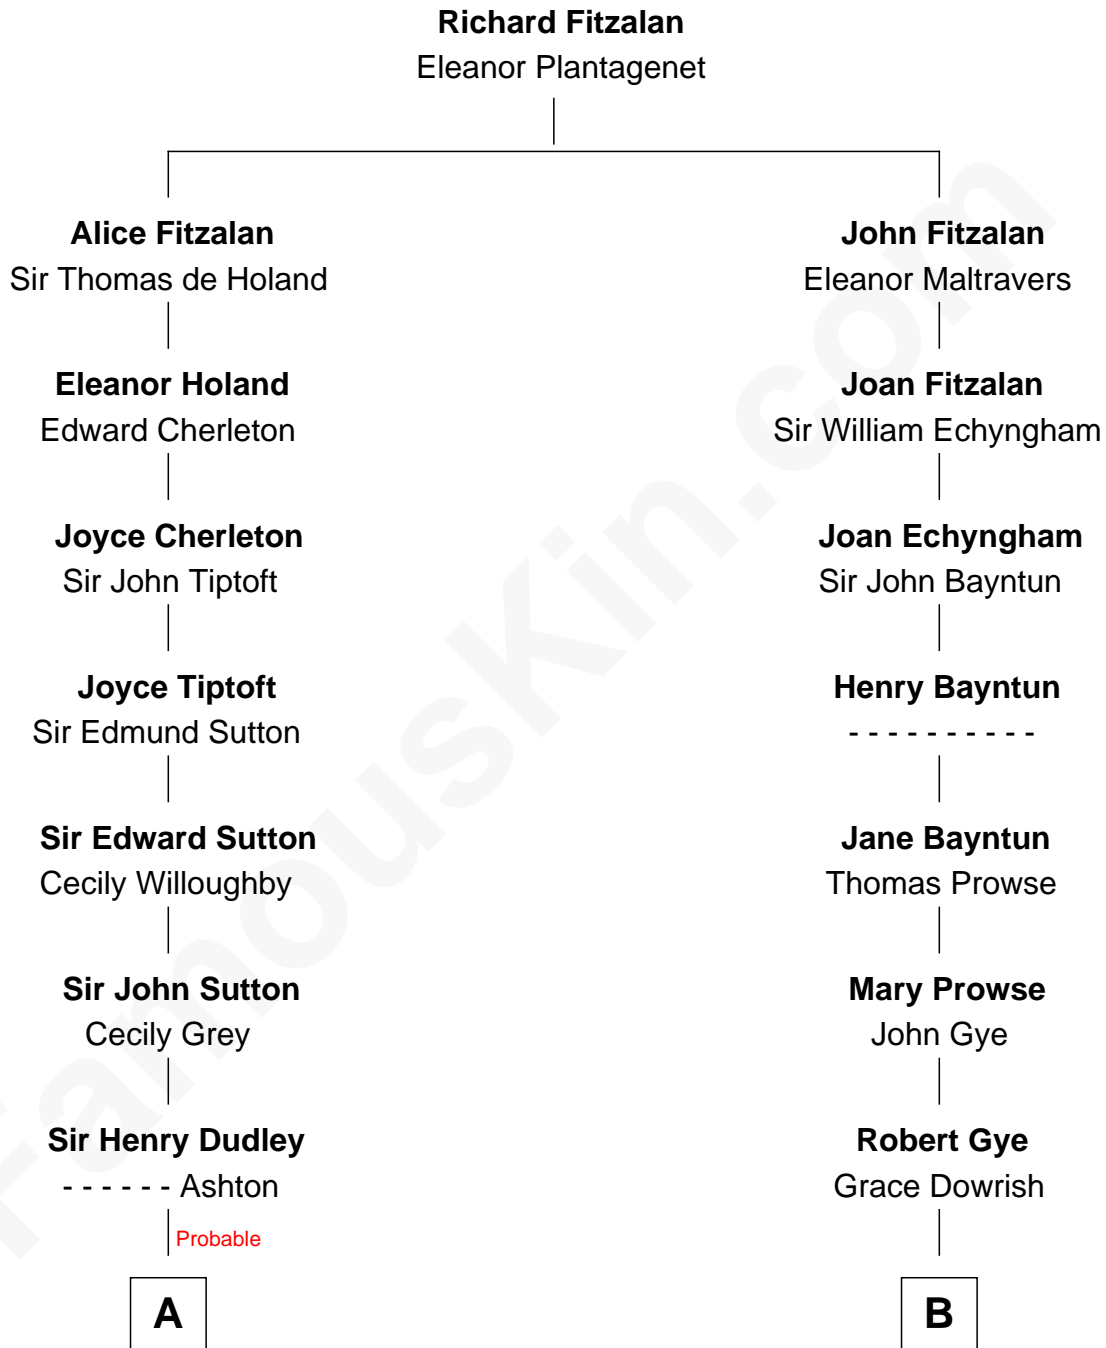

FamousKin.com

Relationship Chart of

John Langdon

Signer of the U.S. Constitution

13th cousin 5 times removed of

Barbara (Pierce) Bush

First Lady of President George H.W. Bush

C

Marvin Pierce
Pauline Robinson

Barbara (Pierce) Bush
First Lady of George H.W. Bush

FamousKin.com