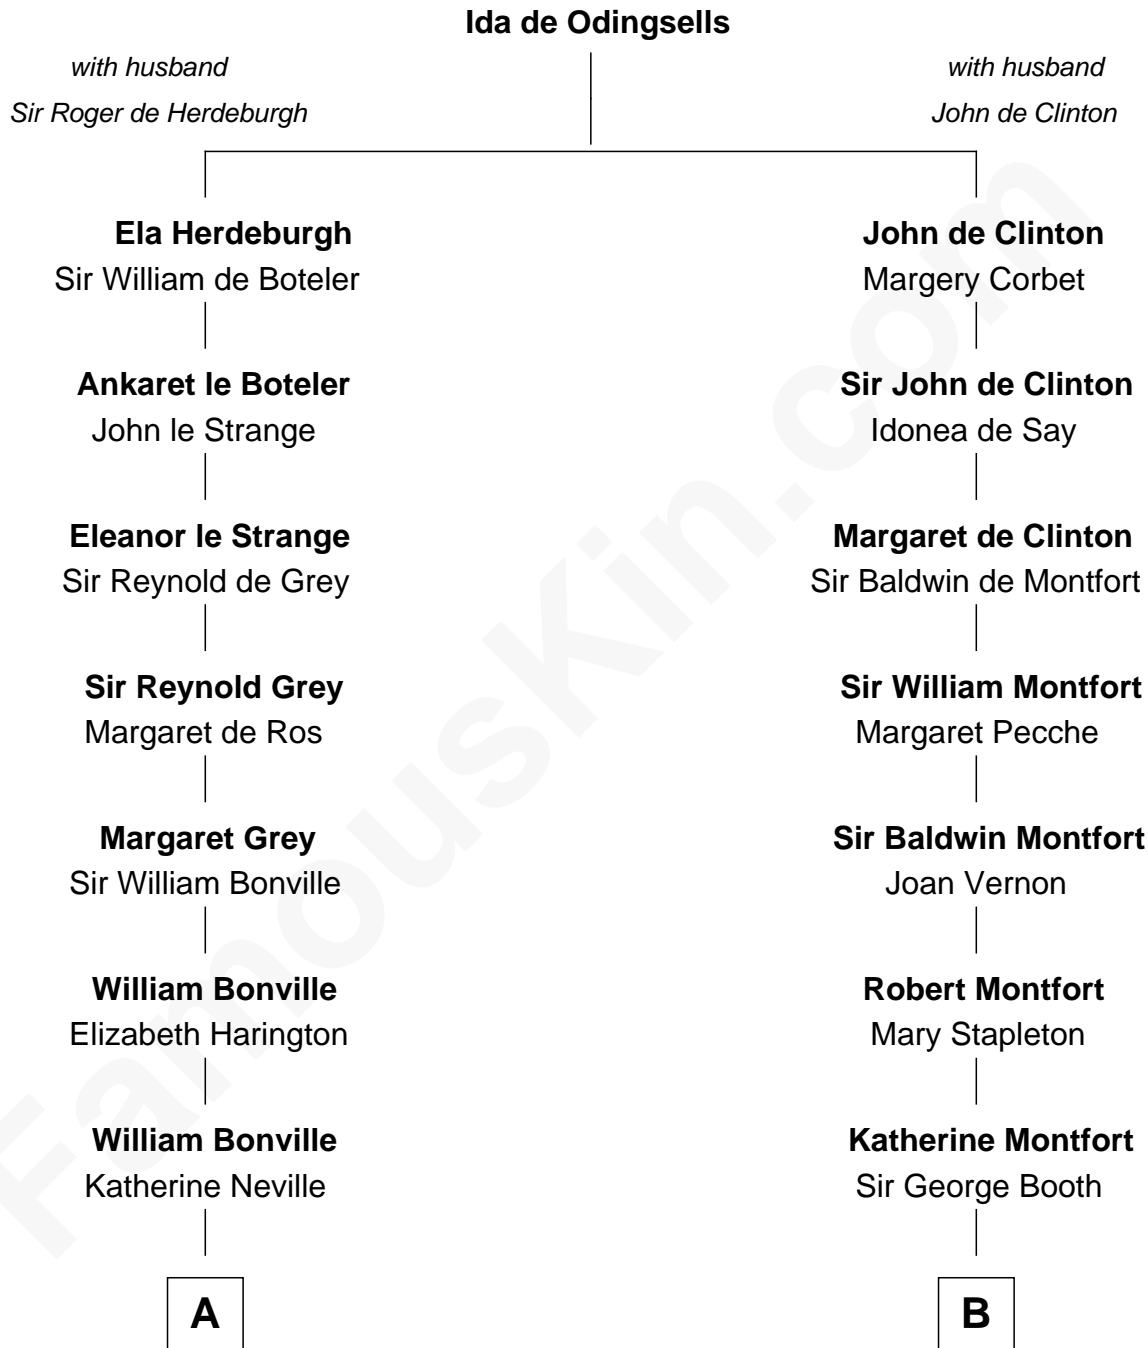

FamousKin.com

Relationship Chart of

John Langdon

Signer of the U.S. Constitution

16th cousin 5 times removed of

Barbara (Pierce) Bush

First Lady of President George H.W. Bush

C

Samuel Ross Marvin

Julia Ann Place

Jerome Place Marvin

Martha Ann Stokes

Mabel Marvin

Scott Pierce

Marvin Pierce

Pauline Robinson

Barbara (Pierce) Bush

First Lady of George H.W. Bush