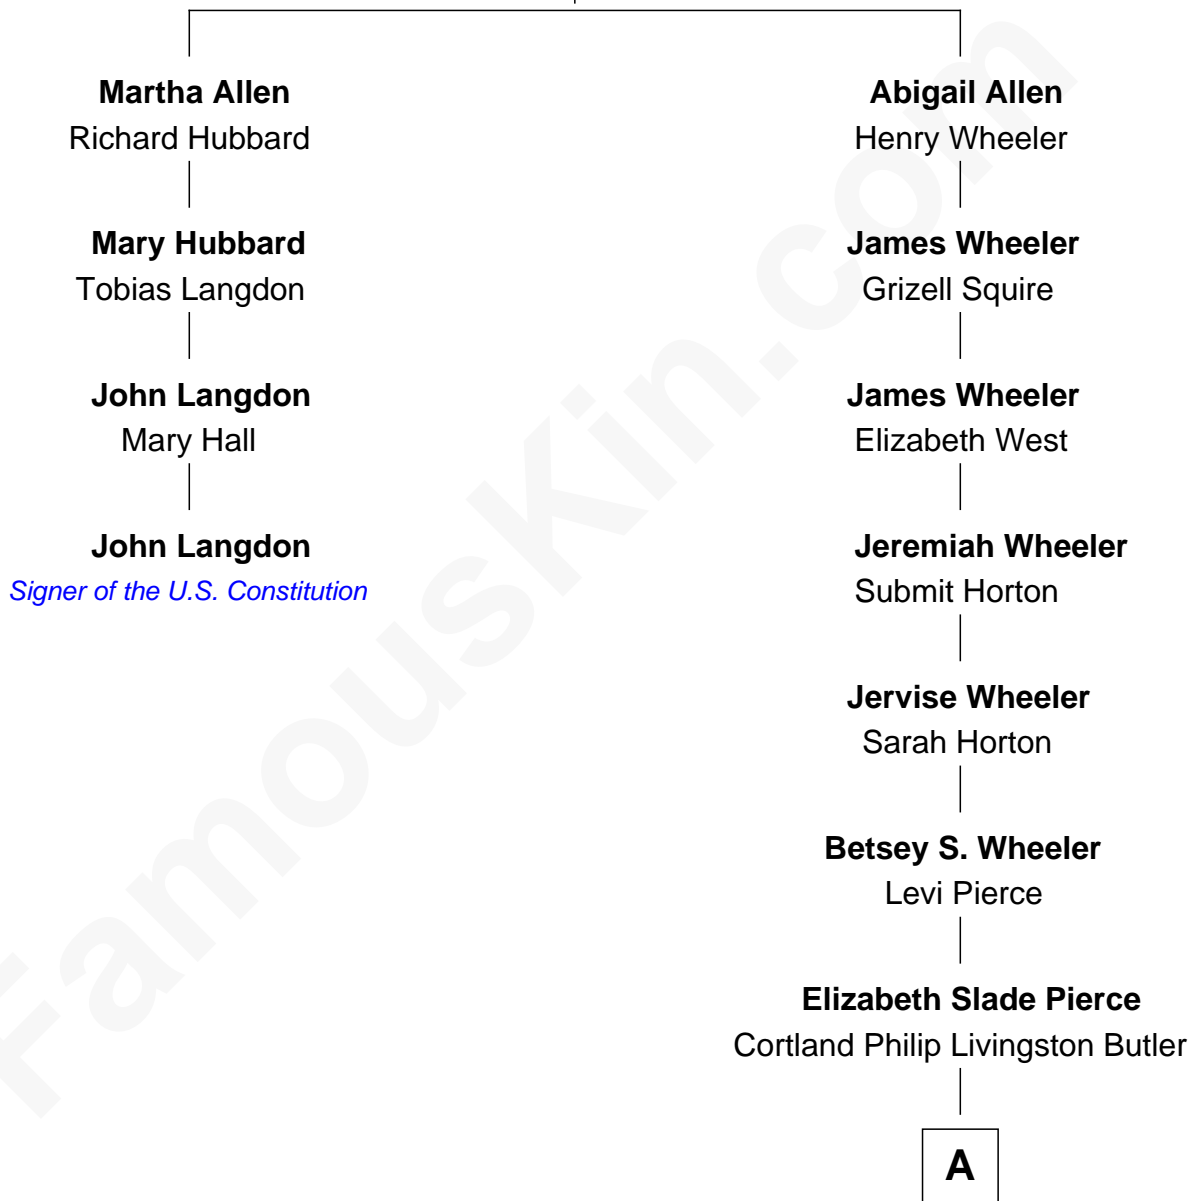

FamousKin.com Relationship Chart of

John Langdon

Signer of the U.S. Constitution

3rd cousin 8 times removed of

George W. Bush

43rd U.S. President

William Allen

Ann Goodale

A

Mary Elizabeth Butler
Robert Emmet Sheldon

Flora Sheldon
Samuel Prescott Bush

Prescott Sheldon Bush
Dorothy Wear Walker

George Herbert Walker Bush
Barbara Pierce

George W. Bush
43rd U.S. President

FamousKin.com