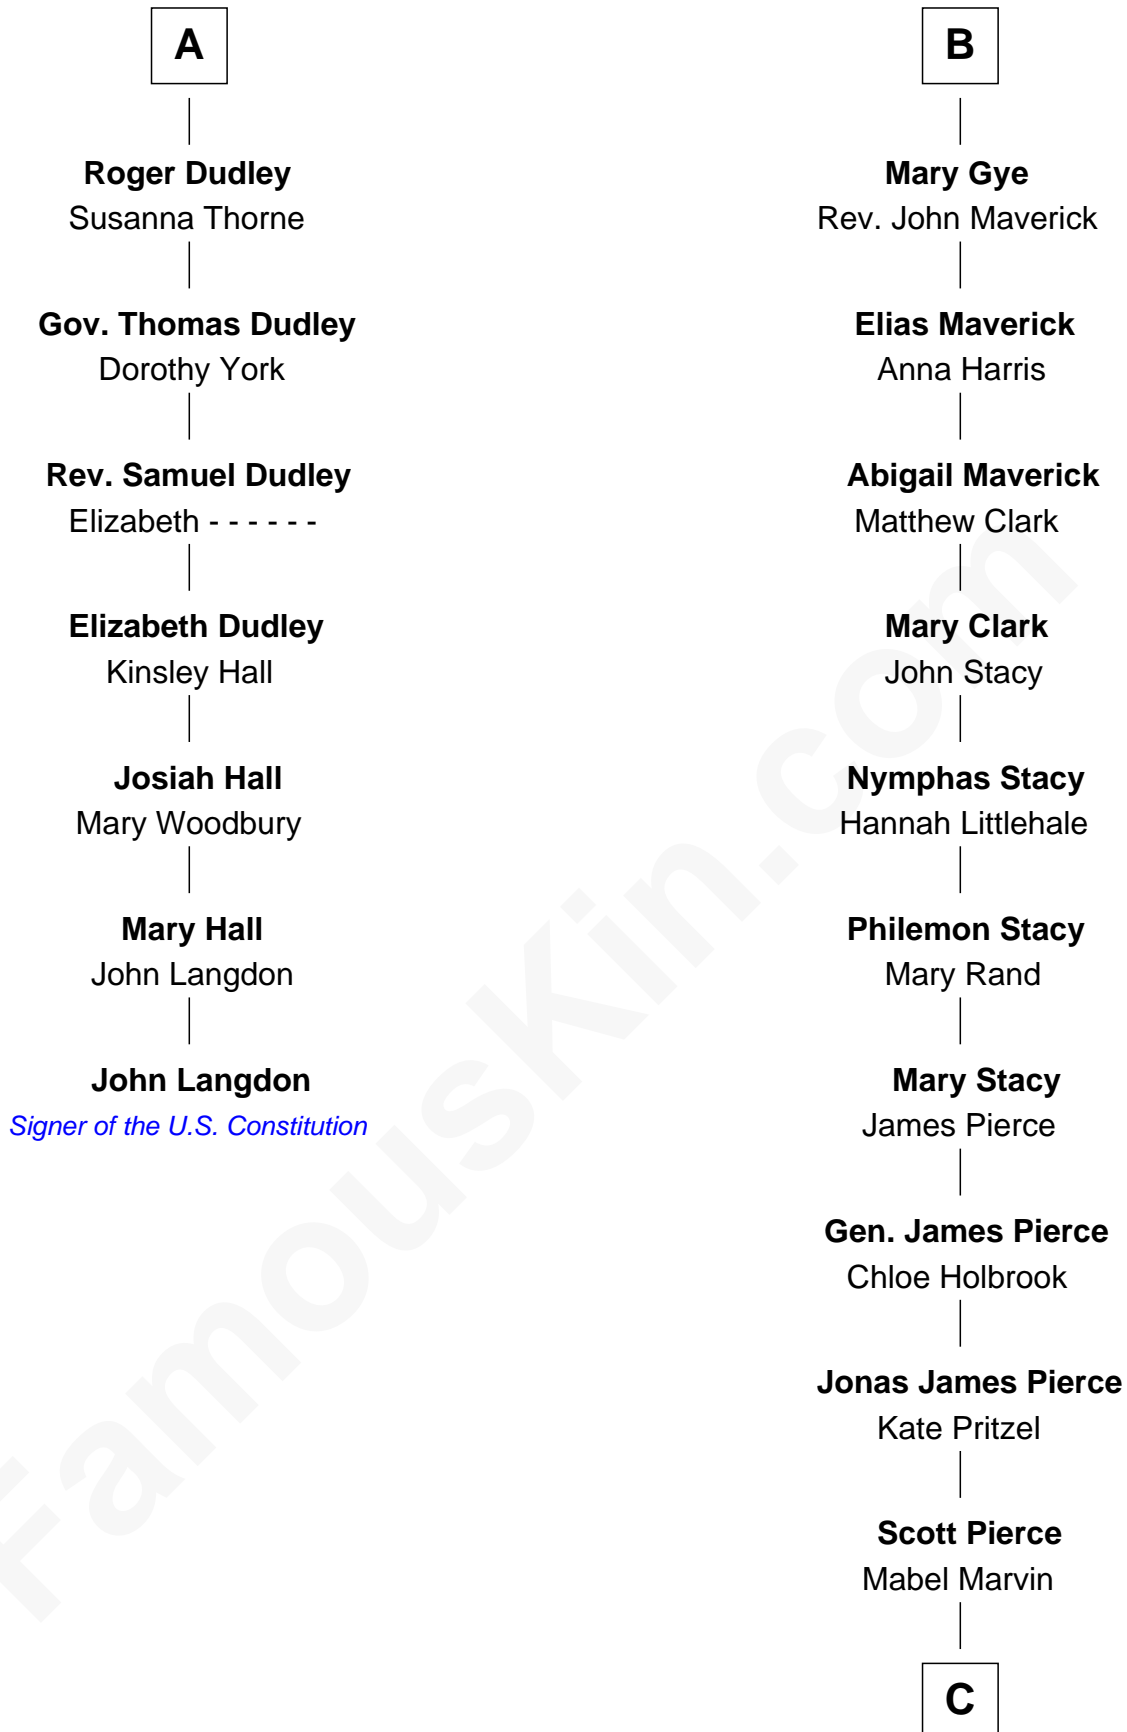

# FamousKin.com Relationship Chart of

**John Langdon**

*Signer of the U.S. Constitution*

13th cousin 6 times removed of

**George W. Bush**

*43rd U.S. President*

**Richard Fitzalan**  
Eleanor Plantagenet

**Alice Fitzalan**  
Sir Thomas de Holand

**Eleanor Holand**  
Edward Cherleton

**Joyce Cherleton**  
Sir John Tiptoft

**Joyce Tiptoft**  
Sir Edmund Sutton

**Sir Edward Sutton**  
Cecily Willoughby

**Sir John Sutton**  
Cecily Grey

**Sir Henry Dudley**  
----- Ashton

Probable

**A**

**John Fitzalan**  
Eleanor Maltravers

**Joan Fitzalan**  
Sir William Echyngham

**Joan Echyngham**  
Sir John Bayntun

**Henry Bayntun**  
-----

**Jane Bayntun**  
Thomas Prowse

**Mary Prowse**  
John Gye

**Robert Gye**  
Grace Dowrish

**B**

**C**

**Marvin Pierce**

Pauline Robinson

**Barbara Pierce**

George Herbert Walker Bush

**George W. Bush**