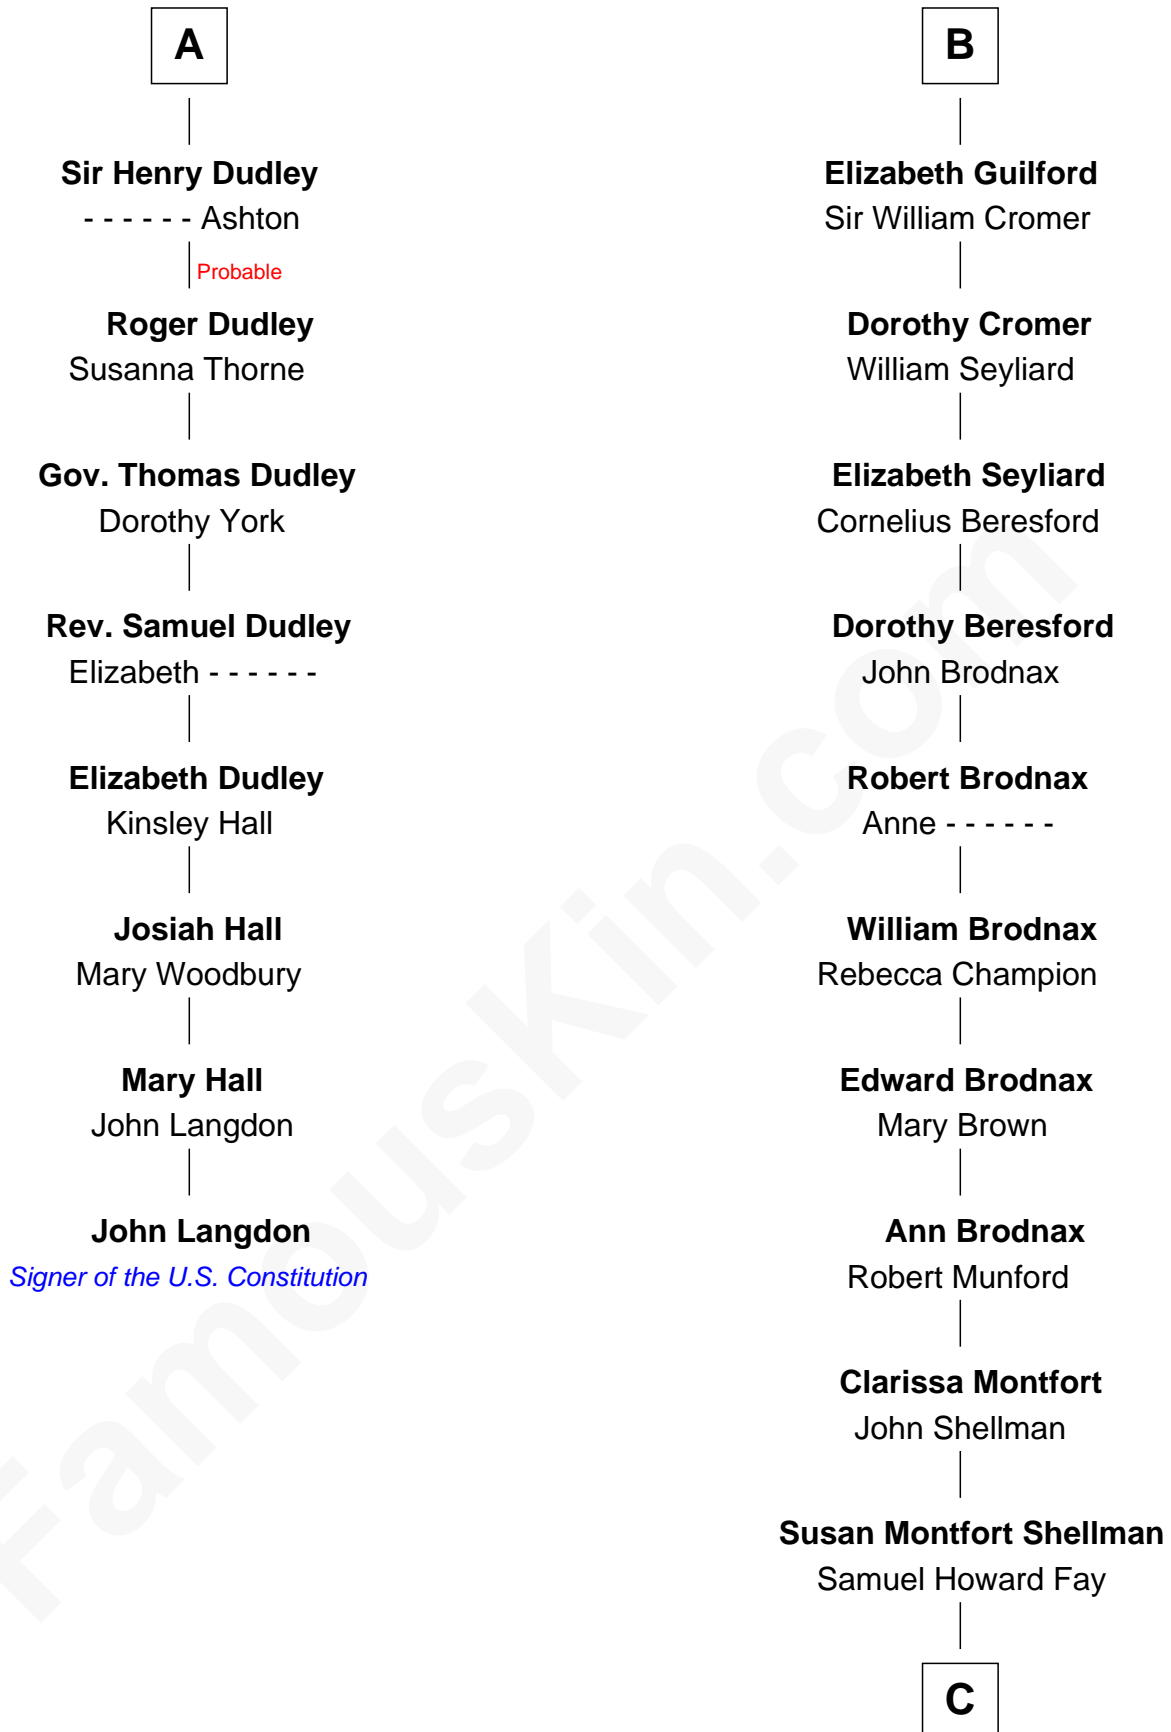

# FamousKin.com Relationship Chart of

**John Langdon**

*Signer of the U.S. Constitution*

14th cousin 7 times removed of

**George W. Bush**

*43rd U.S. President*

**Sir Robert de Holland**

Maude la Zouche

**C**

**Harriet Eleanor Fay**  
Rev. James Smith Bush

**Samuel Prescott Bush**  
Flora Sheldon

**Prescott Sheldon Bush**  
Dorothy Wear Walker

**George Herbert Walker Bush**  
Barbara Pierce

**George W. Bush**  
*43rd U.S. President*