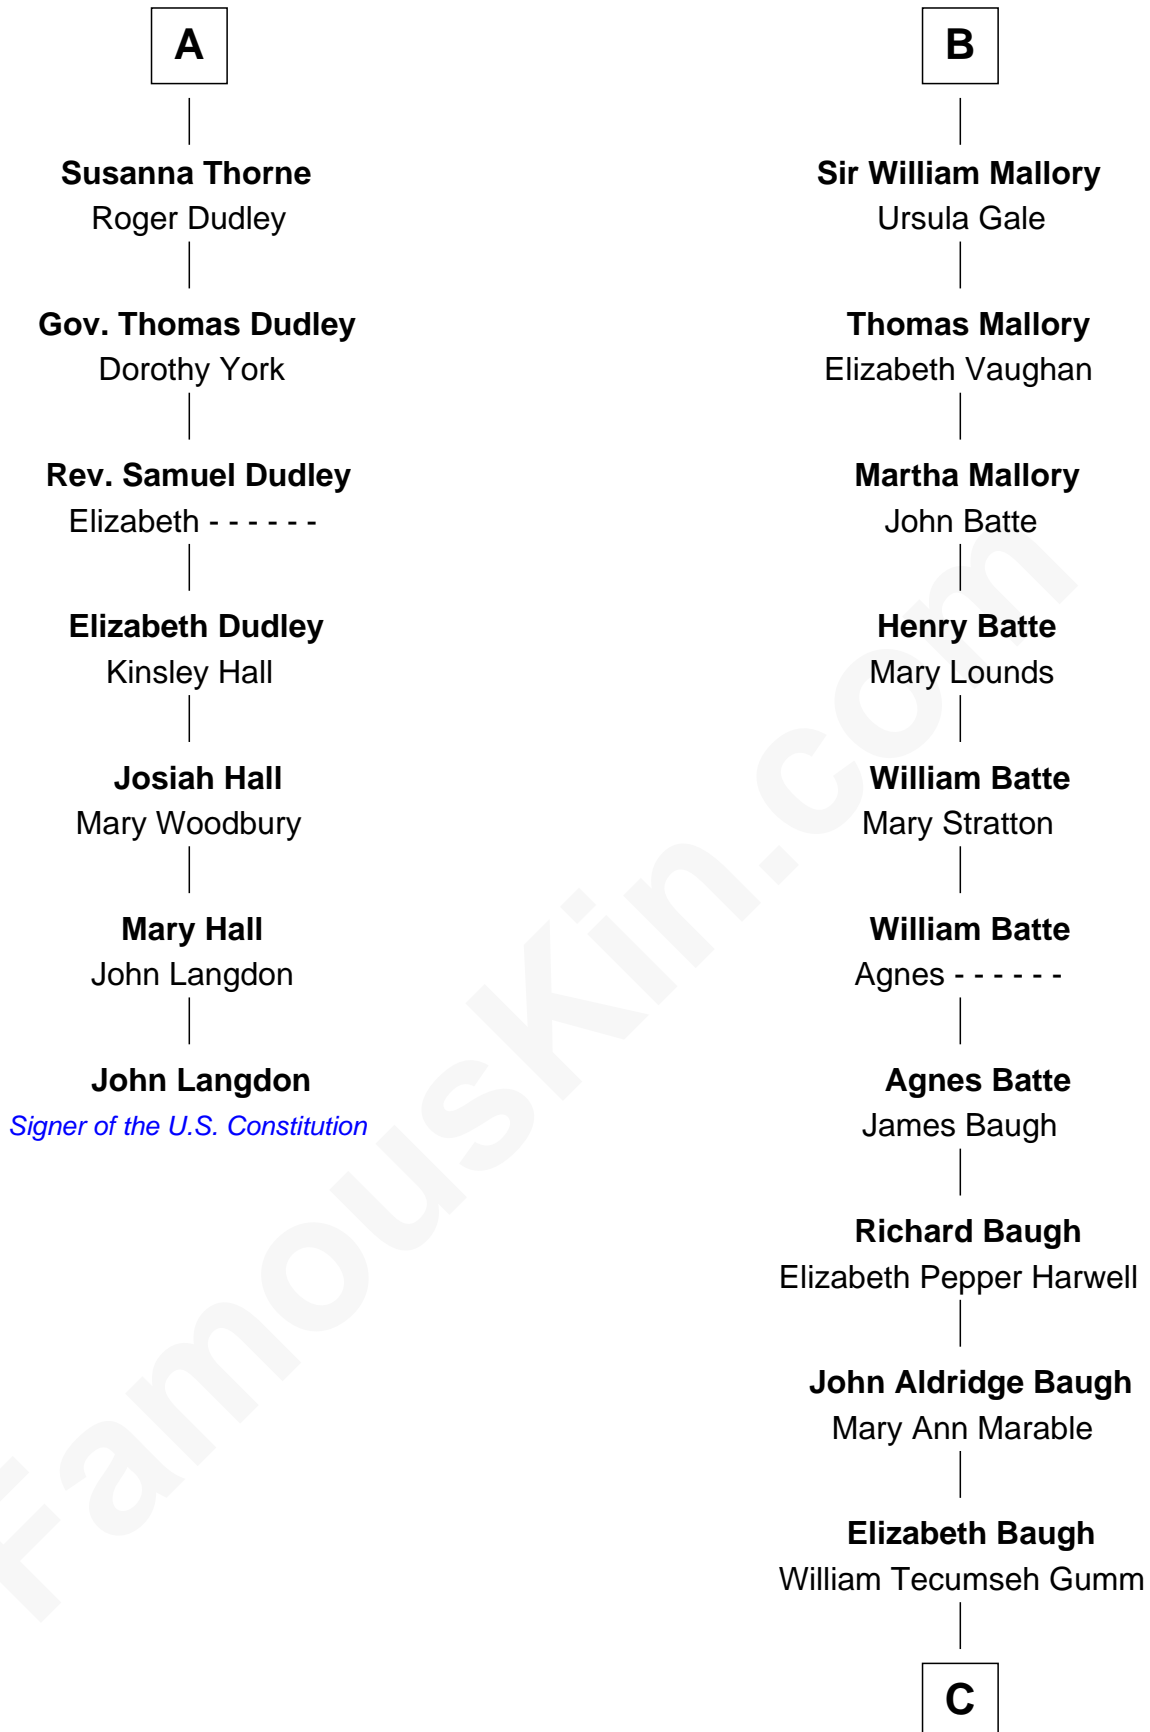

# FamousKin.com Relationship Chart of

**John Langdon**

*Signer of the U.S. Constitution*

13th cousin 6 times removed of

**Liza Minnelli**

*Singer and Actress*

**Sir John Grey**

Avice Marmion

**C**

**Francis Avent Gumm**

Ethel Marian Milne

**Frances Ethel Gumm**

Vincent Minnelli

**Liza Minnelli**

*Singer and Actress*

FamousKin.com