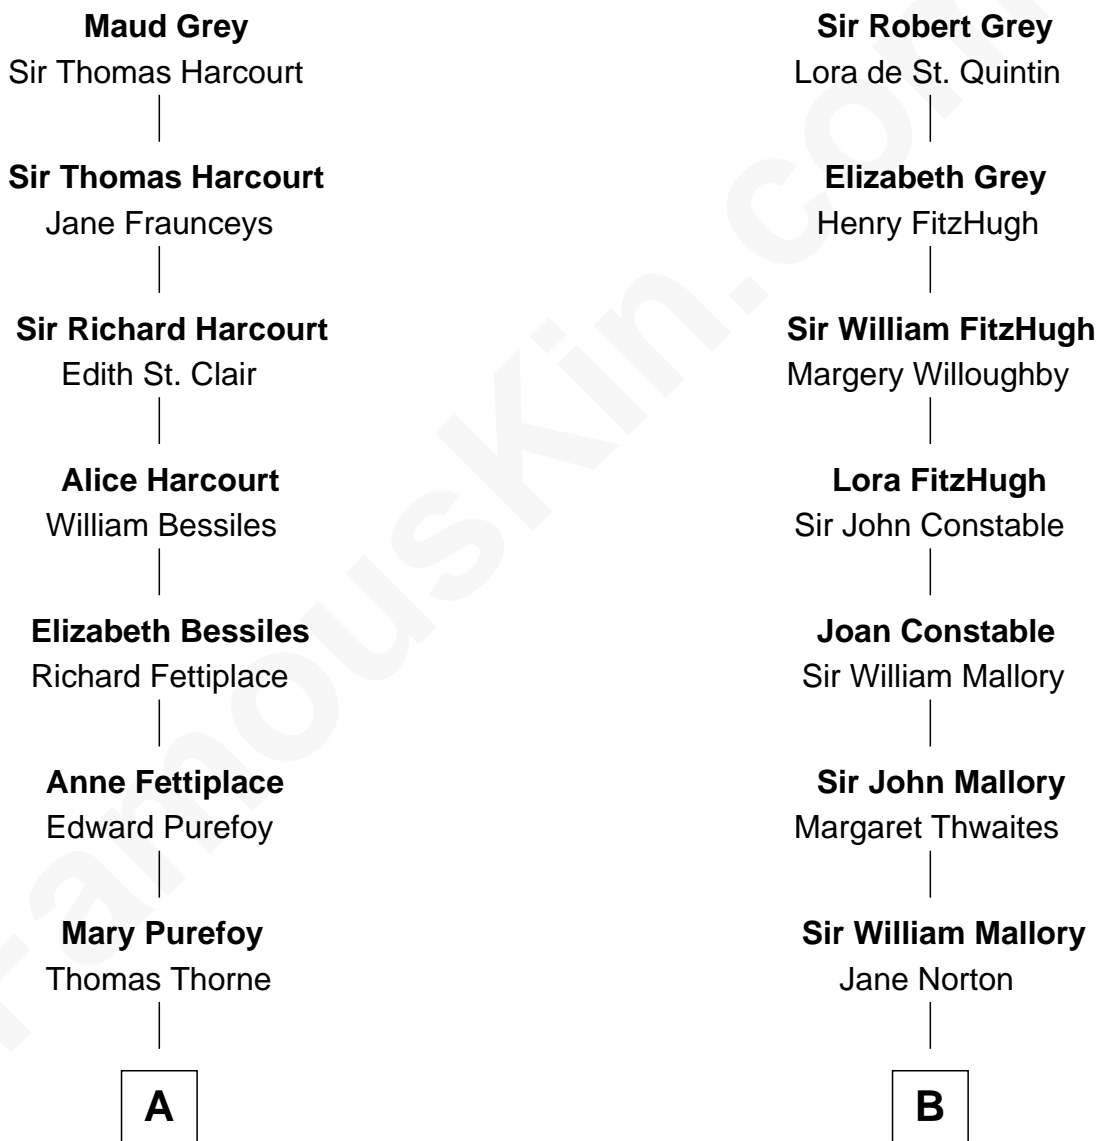

# FamousKin.com Relationship Chart of

**John Langdon**

*Signer of the U.S. Constitution*

13th cousin 6 times removed of

**Liza Minnelli**

*Singer and Actress*

**Sir John Grey**

Avice Marmion