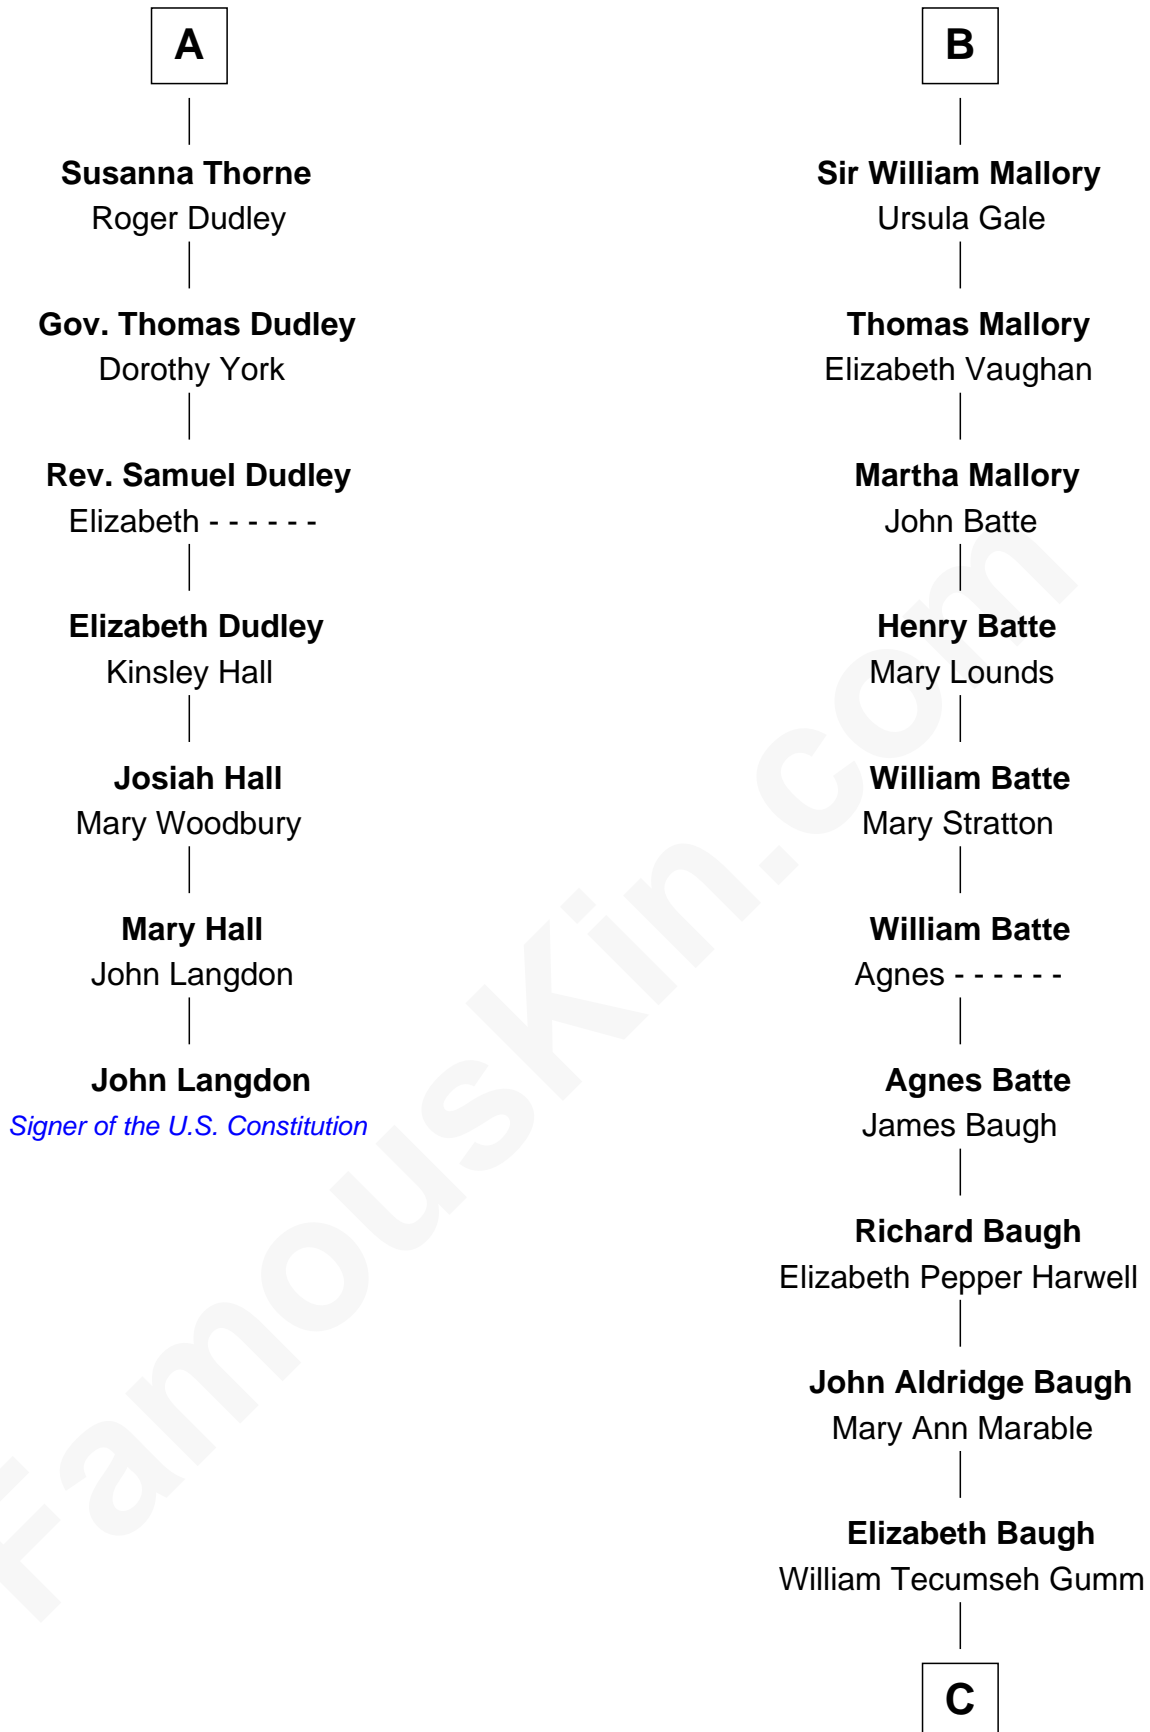

FamousKin.com

Relationship Chart of

John Langdon

Signer of the U.S. Constitution

13th cousin 5 times removed of

Judy Garland

Singer and Movie Actress

Sir John Grey
Avice Marmion

Maud Grey
Sir Thomas Harcourt

Sir Thomas Harcourt
Jane Fraunceys

Sir Richard Harcourt
Edith St. Clair

Alice Harcourt
William Bessiles

Elizabeth Bessiles
Richard Fettiplace

Anne Fettiplace
Edward Purefoy

Mary Purefoy
Thomas Thorne

A

Sir Robert Grey
Lora de St. Quintin

Elizabeth Grey
Henry FitzHugh

Sir William FitzHugh
Margery Willoughby

Lora FitzHugh
Sir John Constable

Joan Constable
Sir William Mallory

Sir John Mallory
Margaret Thwaites

Sir William Mallory
Jane Norton

B

C

Francis Avent Gumm

Ethel Marian Milne

Judy Garland

Singer and Movie Actress

FamousKin.com