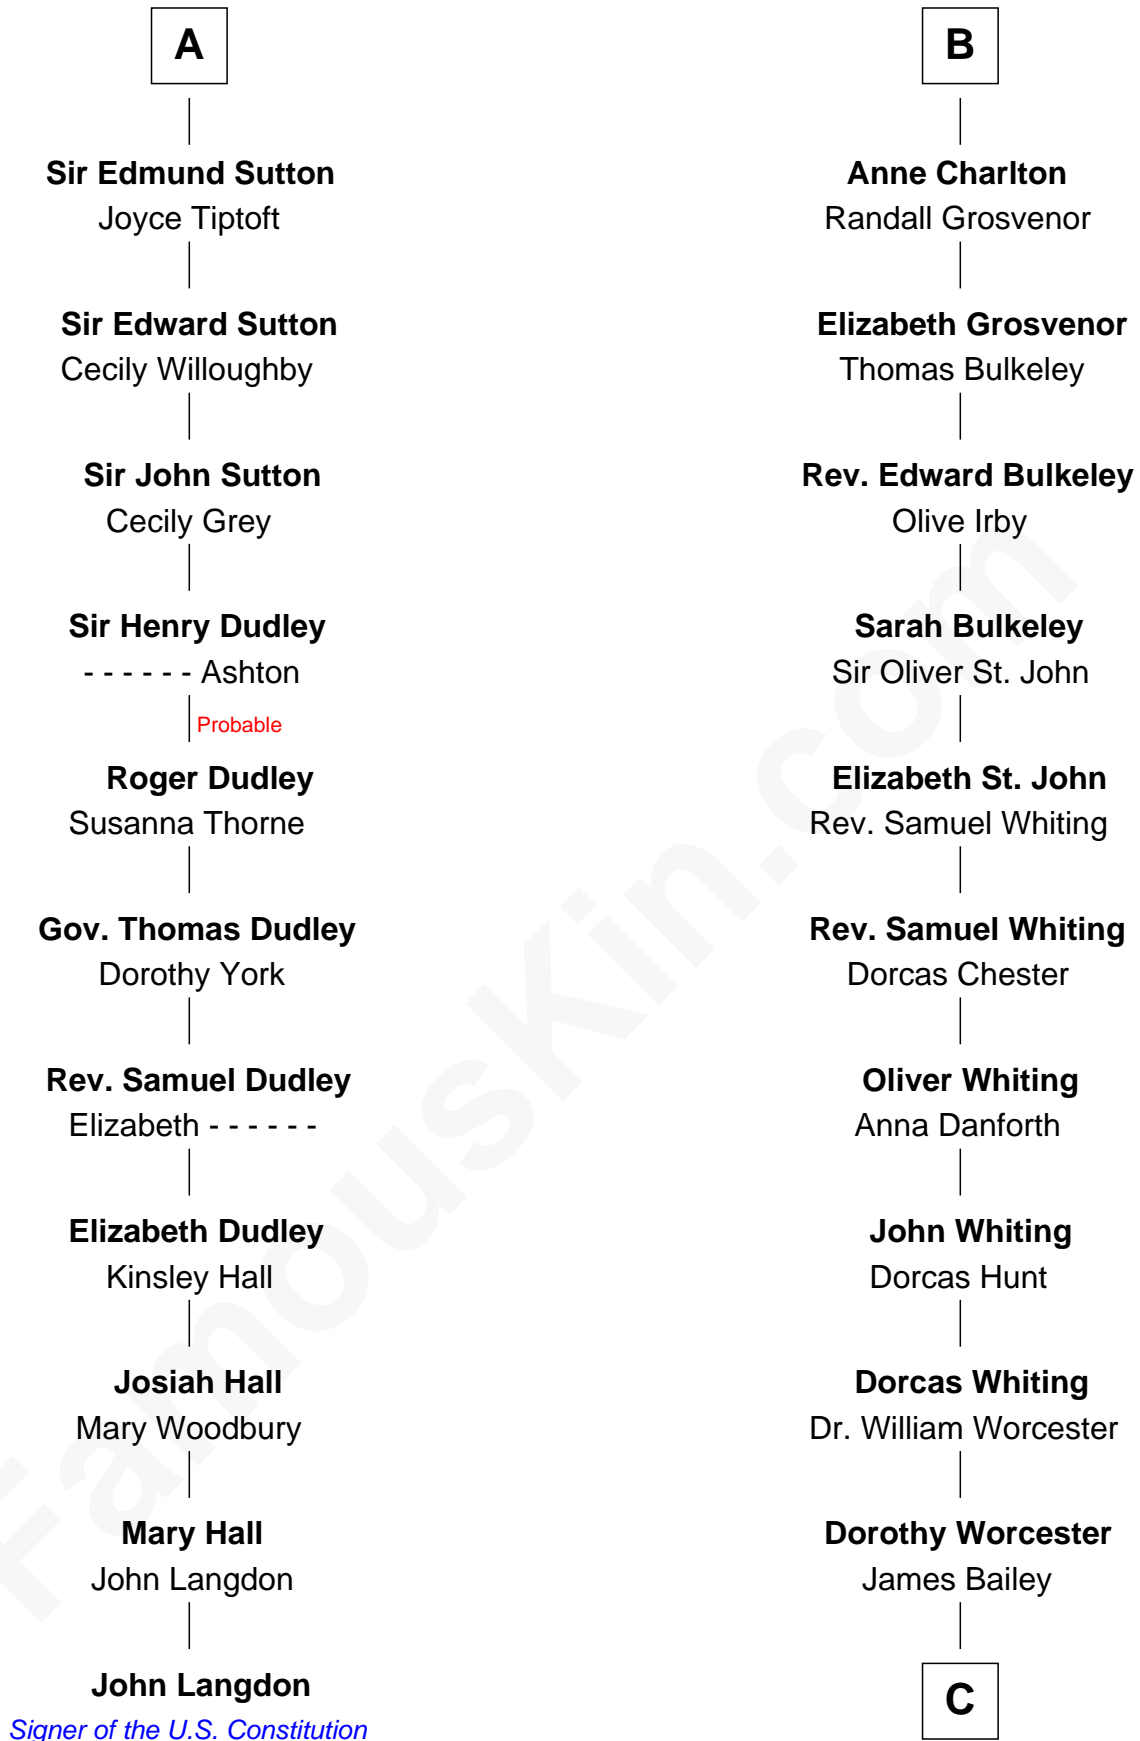

FamousKin.com

Relationship Chart of

John Langdon

Signer of the U.S. Constitution

17th cousin 4 times removed of

Bette Davis

Movie Actress

C

Benjamin W. Bailey

Latta Hopkins

Harriet Jane Bailey

Charles Otis Thompson

Harriet Eugenia Thompson

William Aaron Favor

Ruth Augusta Favor

Harlow Morrell Davis