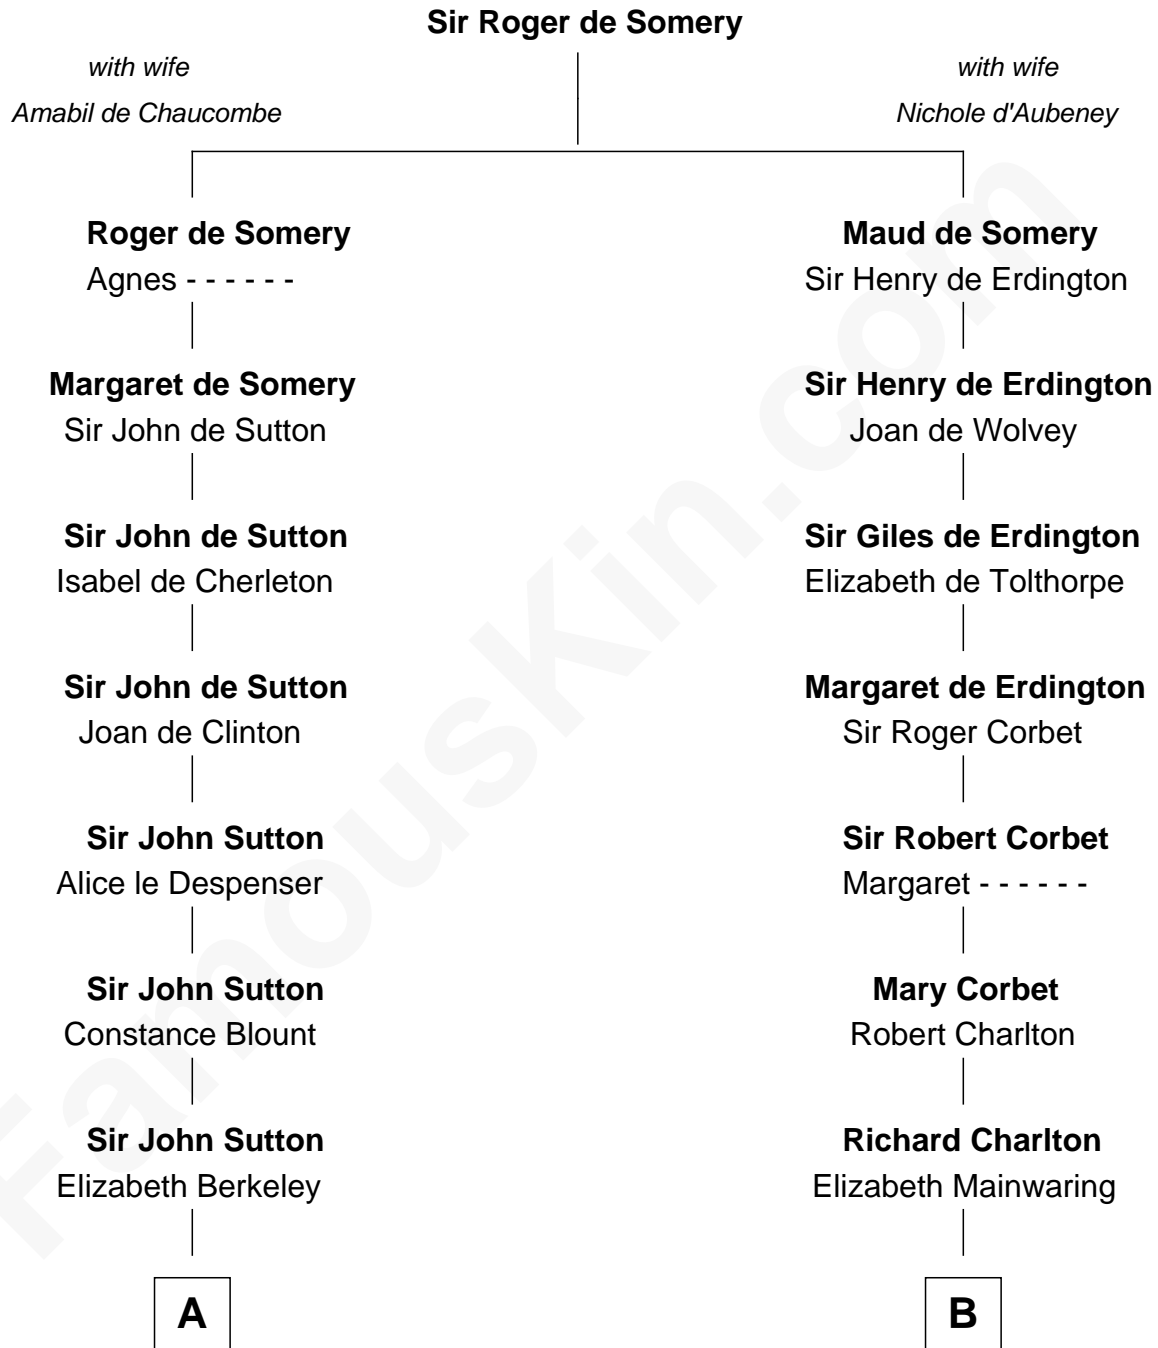

FamousKin.com

Relationship Chart of

John Langdon

Signer of the U.S. Constitution

17th cousin 4 times removed of

Bette Davis

Movie Actress

C

Benjamin W. Bailey

Latta Hopkins

Harriet Jane Bailey

Charles Otis Thompson

Harriet Eugenia Thompson

William Aaron Favor

Ruth Augusta Favor

Harlow Morrell Davis