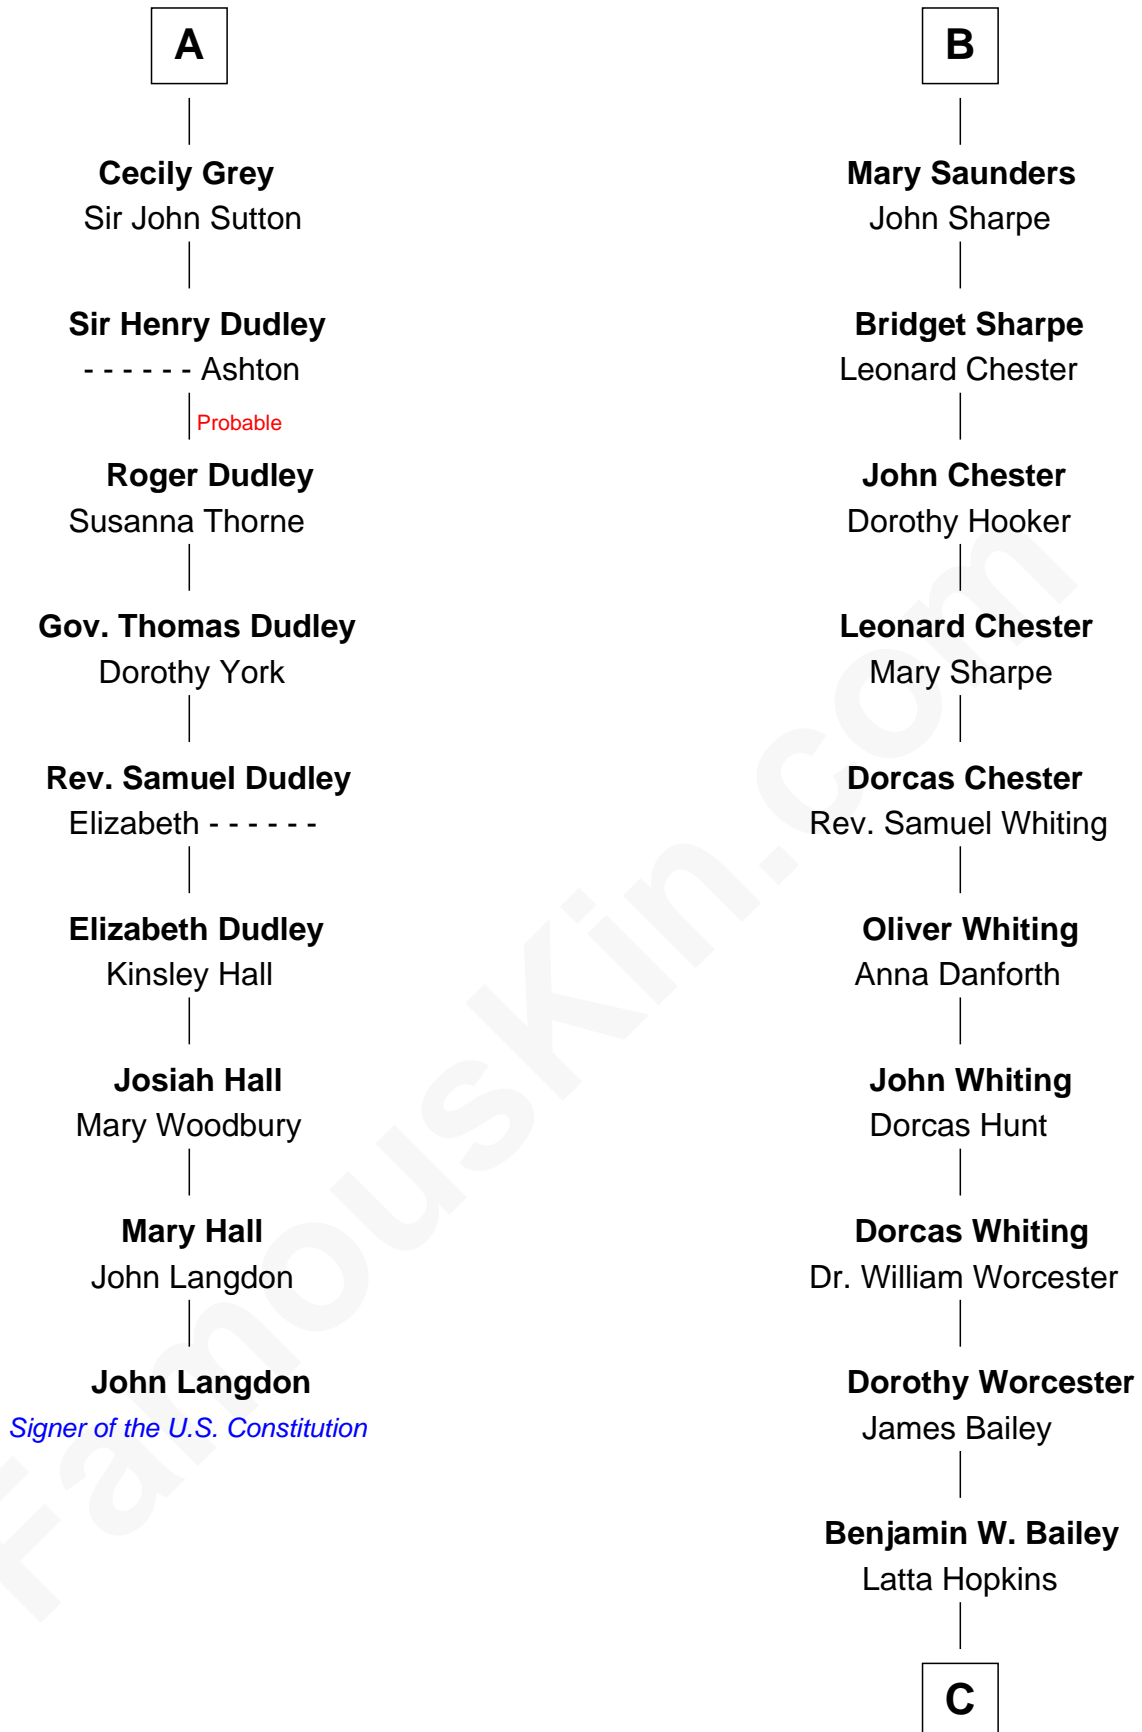

FamousKin.com

Relationship Chart of

John Langdon

Signer of the U.S. Constitution

15th cousin 5 times removed of

Bette Davis

Movie Actress

Sir William de Boteler

Ela Herdeburgh

Ankaret le Boteler

John le Strange

Eleanor le Strange

Sir Reynold de Grey

Sir Reynold Grey

Margaret de Ros

Margaret Grey

Alice de Boteler

Sir Nicholas Longford

Alice Longford

William FitzHerbert

Henry FitzHerbert

----- Downes

Nicholas FitzHerbert

Alice Booth

Joan FitzHerbert

John Cotton

Margaret Cotton

Richard Belgrave

Dorothy Belgrave

William Saunders

B

C