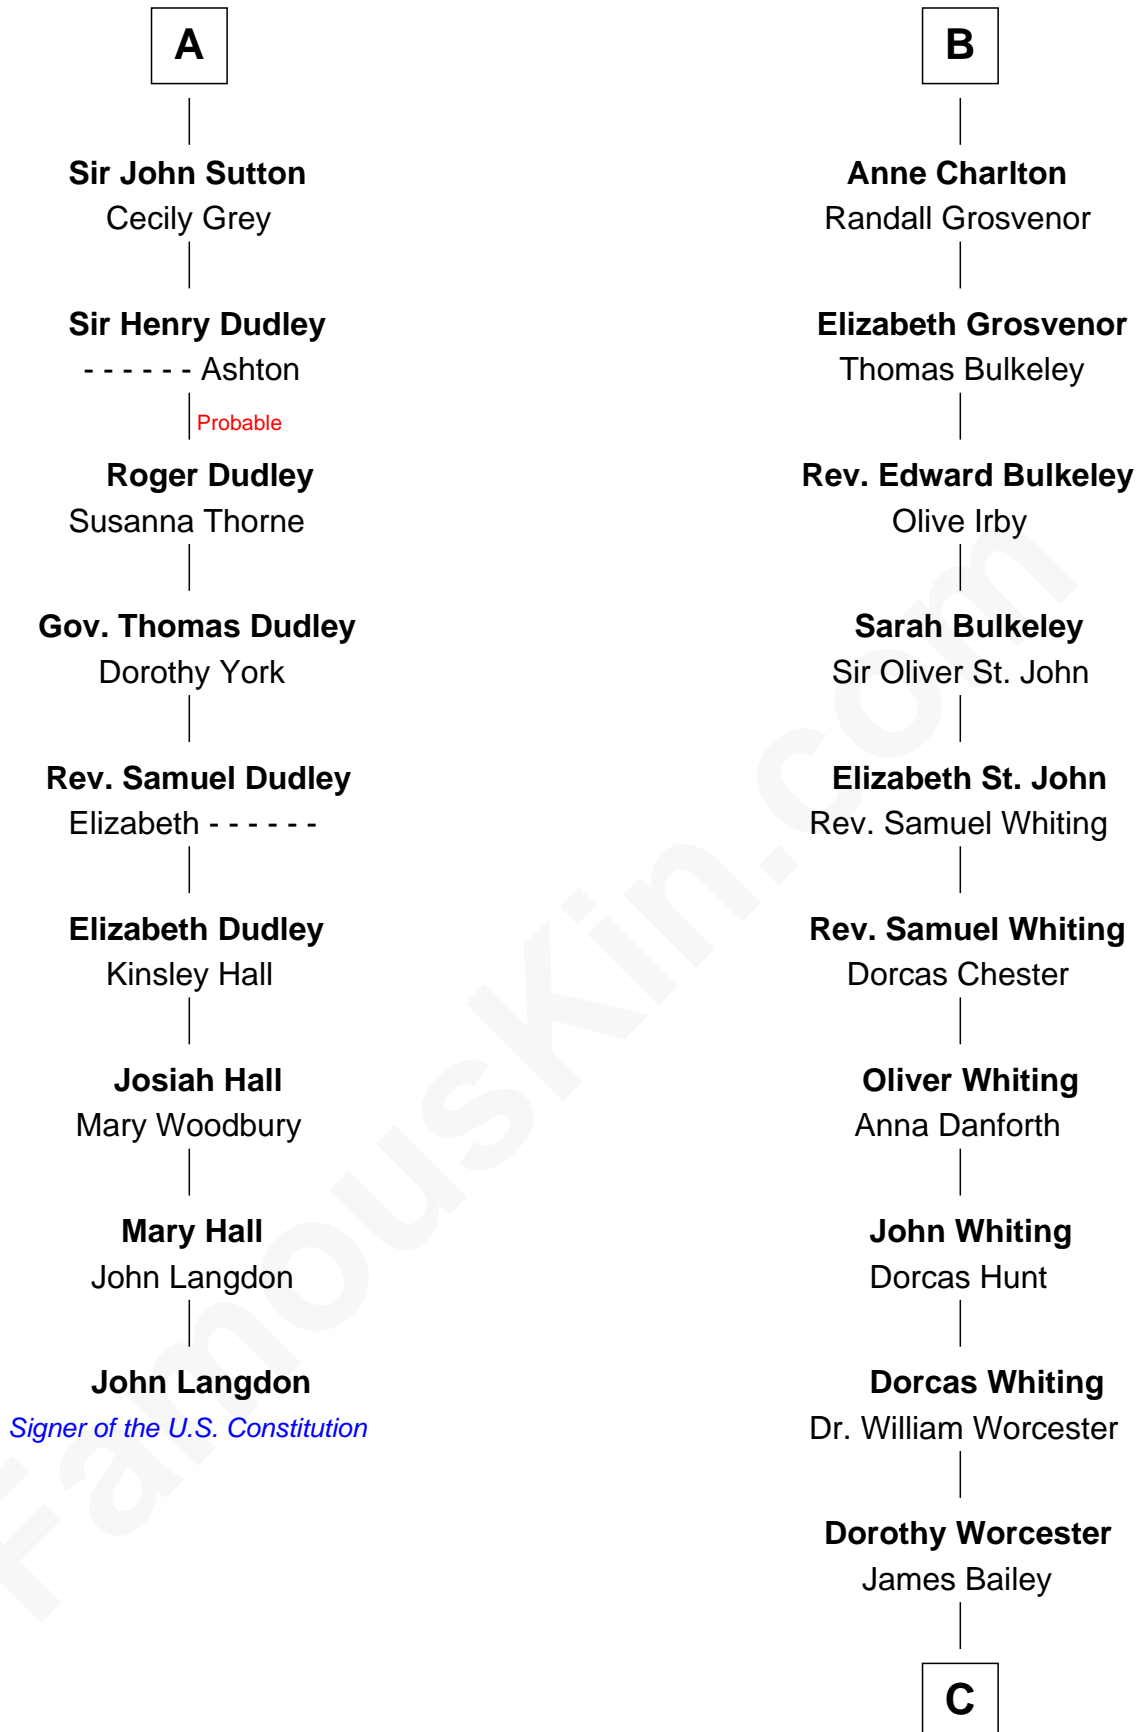

# FamousKin.com Relationship Chart of

**John Langdon**

*Signer of the U.S. Constitution*

15th cousin 6 times removed of

**Bette Davis**

*Movie Actress*

**C**

**Benjamin W. Bailey**

Latta Hopkins

**Harriet Jane Bailey**

Charles Otis Thompson

**Harriet Eugenia Thompson**

William Aaron Favor

**Ruth Augusta Favor**

Harlow Morrell Davis

**Bette Davis**