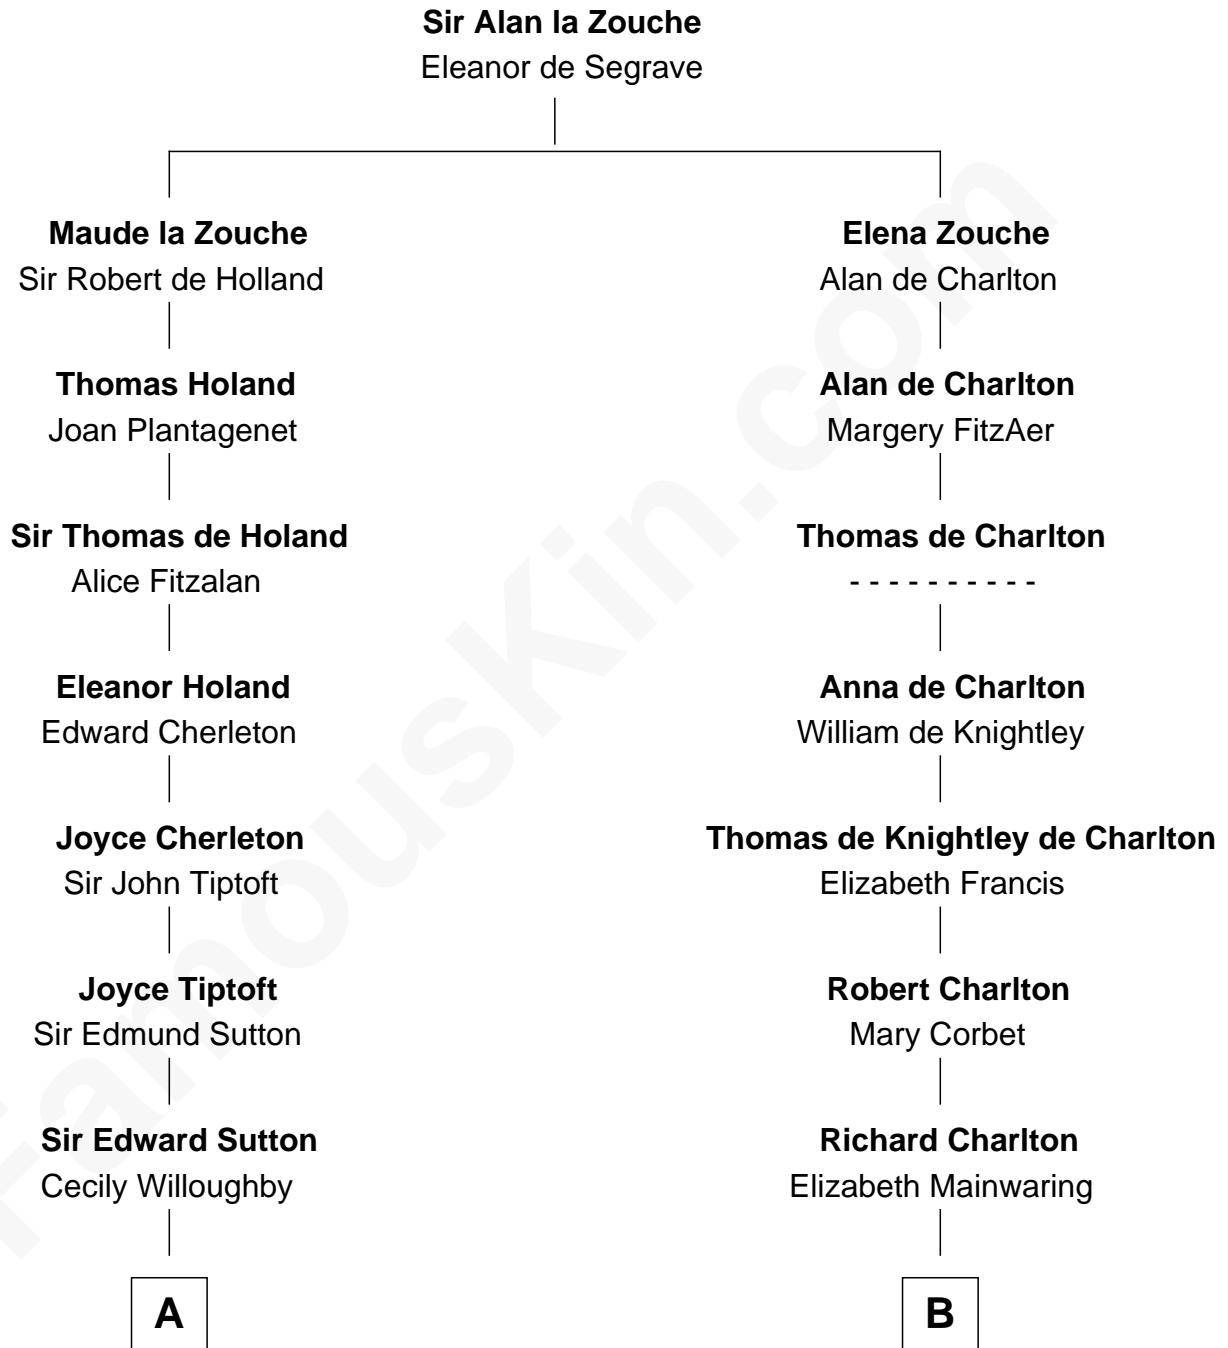

# FamousKin.com Relationship Chart of

**John Langdon**

*Signer of the U.S. Constitution*

15th cousin 6 times removed of

**Bette Davis**

*Movie Actress*

**C**

**Benjamin W. Bailey**

Latta Hopkins

**Harriet Jane Bailey**

Charles Otis Thompson

**Harriet Eugenia Thompson**

William Aaron Favor

**Ruth Augusta Favor**

Harlow Morrell Davis

**Bette Davis**