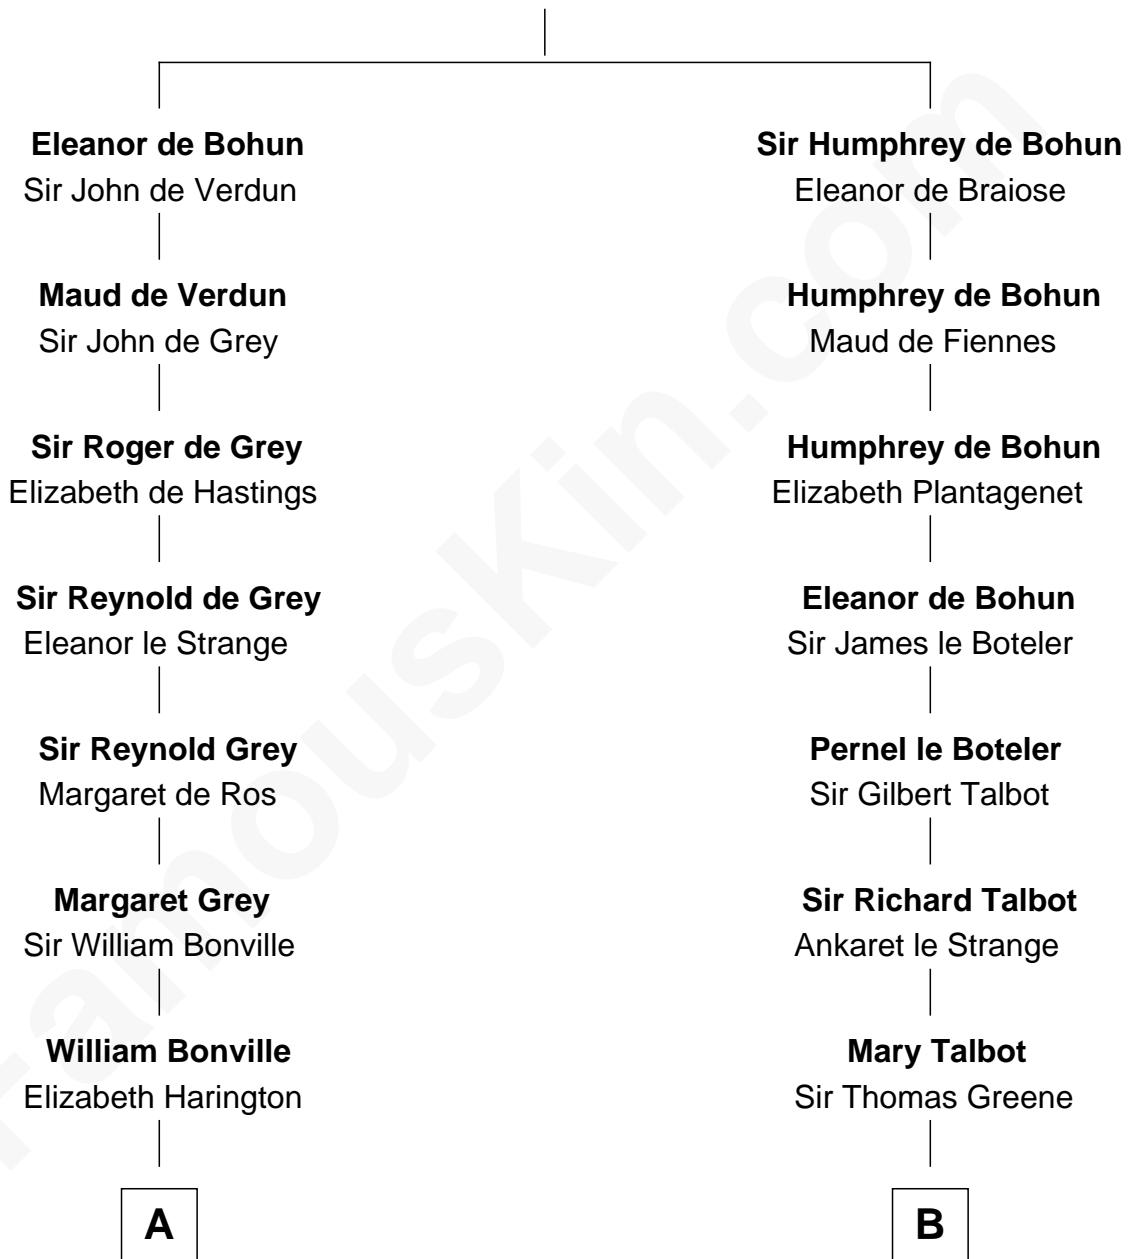

FamousKin.com

Relationship Chart of

John Langdon

Signer of the U.S. Constitution

17th cousin 4 times removed of

Lucretia (Rudolph) Garfield

First Lady of President James Garfield

Sir Humphrey de Bohun

Maud of Eu

C

Anne Sanford
Capt. John Mason

Peleg Sanford Mason
Mary Stanton

Elijah Mason
Lucretia Greene

Arabella Greene Mason
Zebulon Rudolph

Lucretia (Rudolph) Garfield
First Lady of James Garfield