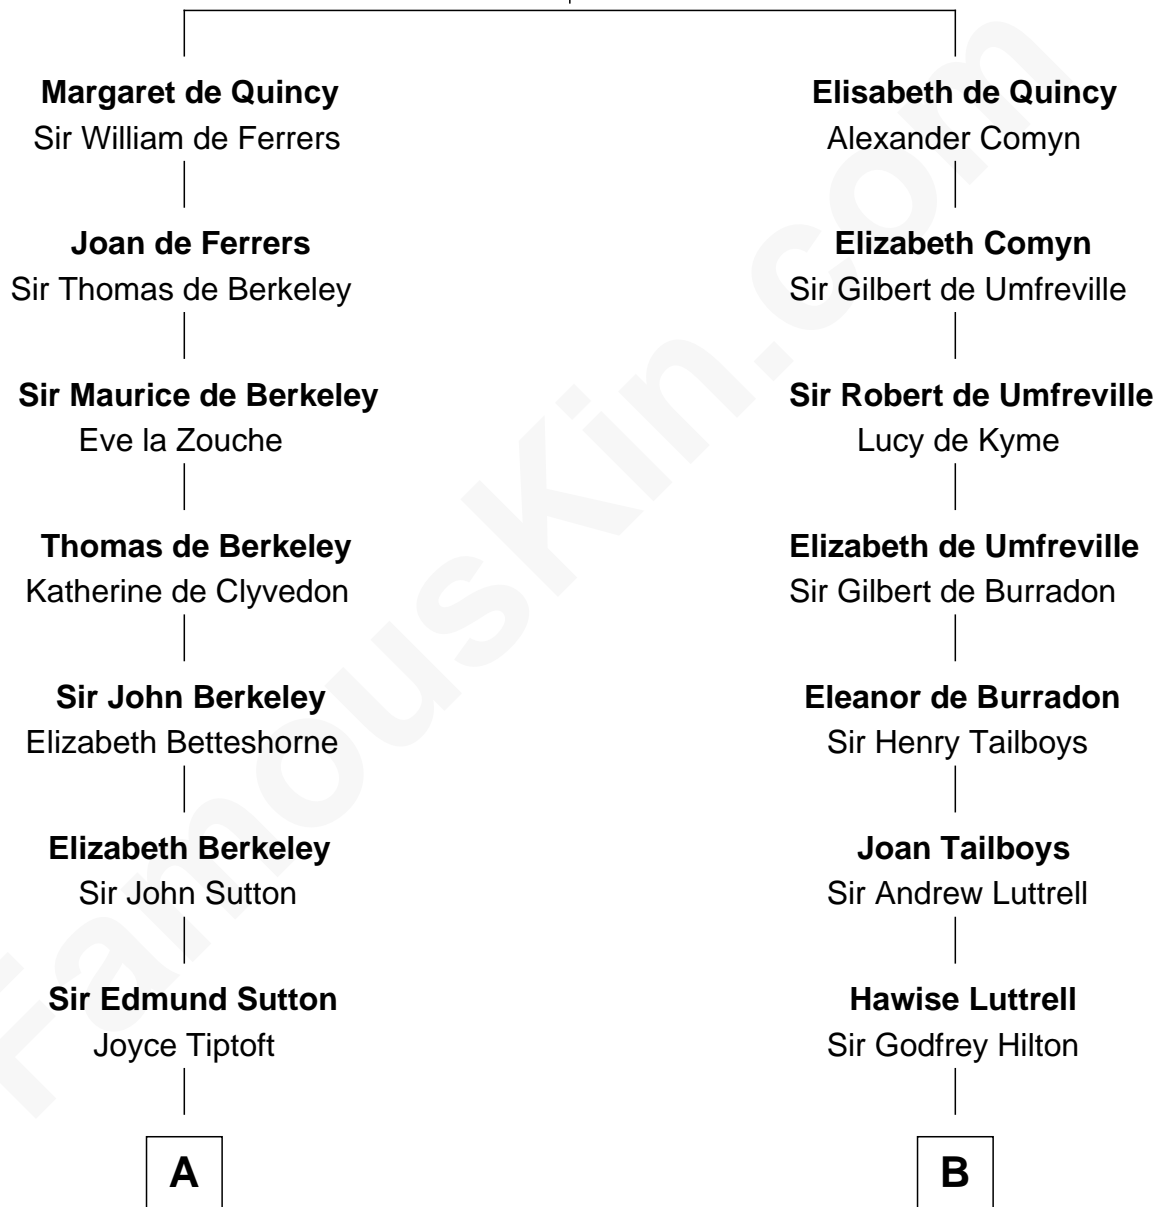

## Relationship Chart of

### John Langdon

*Signer of the U.S. Constitution*

16th cousin 4 times removed of

### Lucretia (Rudolph) Garfield

*First Lady of President James Garfield*

**Sir Roger de Quincy**

Helen of Galloway

**C**

**John Greene**

Azubah Ward

**Lucretia Greene**

Elijah Mason

**Arabella Greene Mason**

Zebulon Rudolph

**Lucretia (Rudolph) Garfield**

*First Lady of James Garfield*