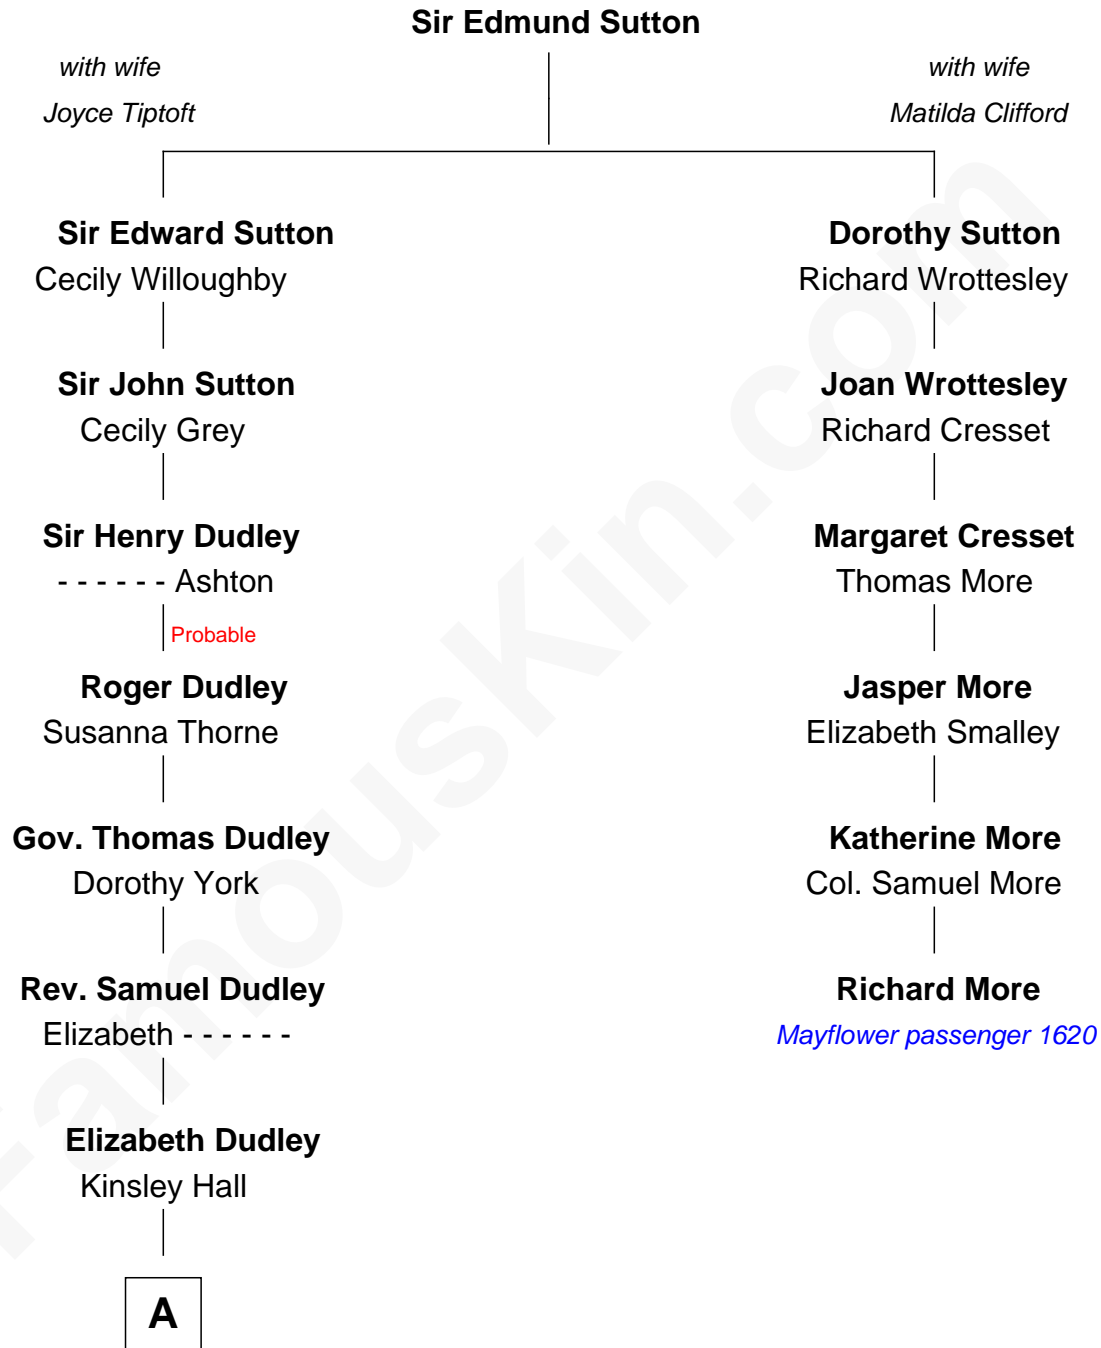

# FamousKin.com Relationship Chart of

**John Langdon**

*Signer of the U.S. Constitution*

5th cousin 4 times removed of

**Richard More**

*(c1614 - c1696) Mayflower passenger 1620*

**MAYFLOWER**

**A**

**Josiah Hall**

Mary Woodbury

**Mary Hall**

John Langdon

**John Langdon**

*Signer of the U.S. Constitution*

FamousKin.com