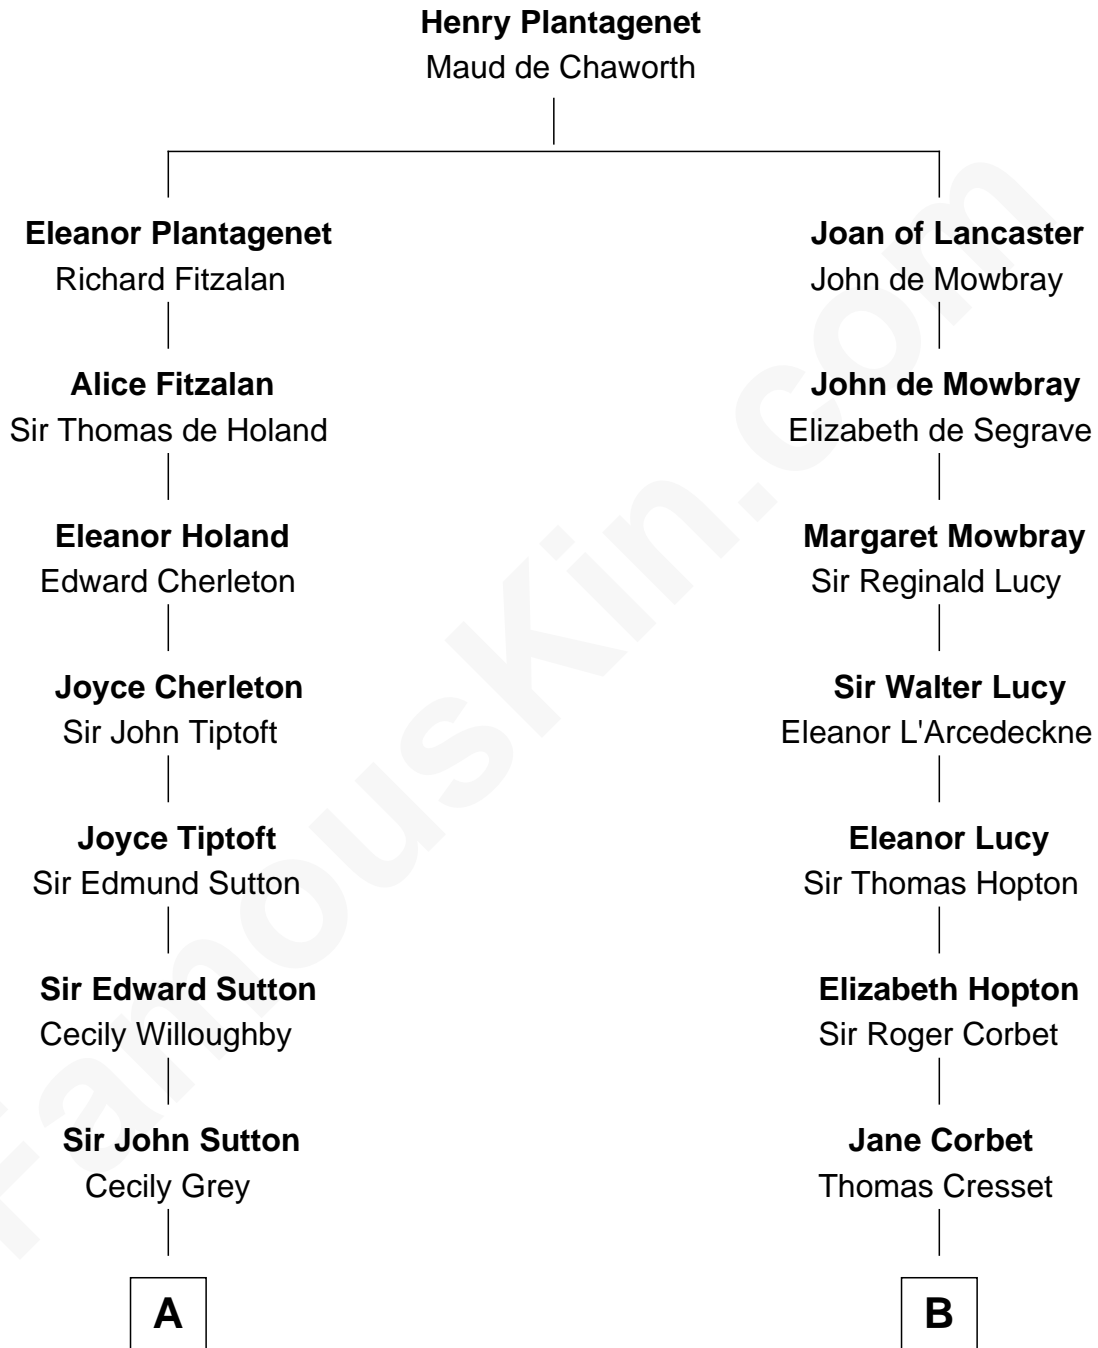

## Relationship Chart of

### John Langdon

*Signer of the U.S. Constitution*

11th cousin 3 times removed of

### Richard More

*(c1614 - c1696) Mayflower passenger 1620*

**MAYFLOWER**

**A**

**Sir Henry Dudley**

----- Ashton

Probable

**Roger Dudley**