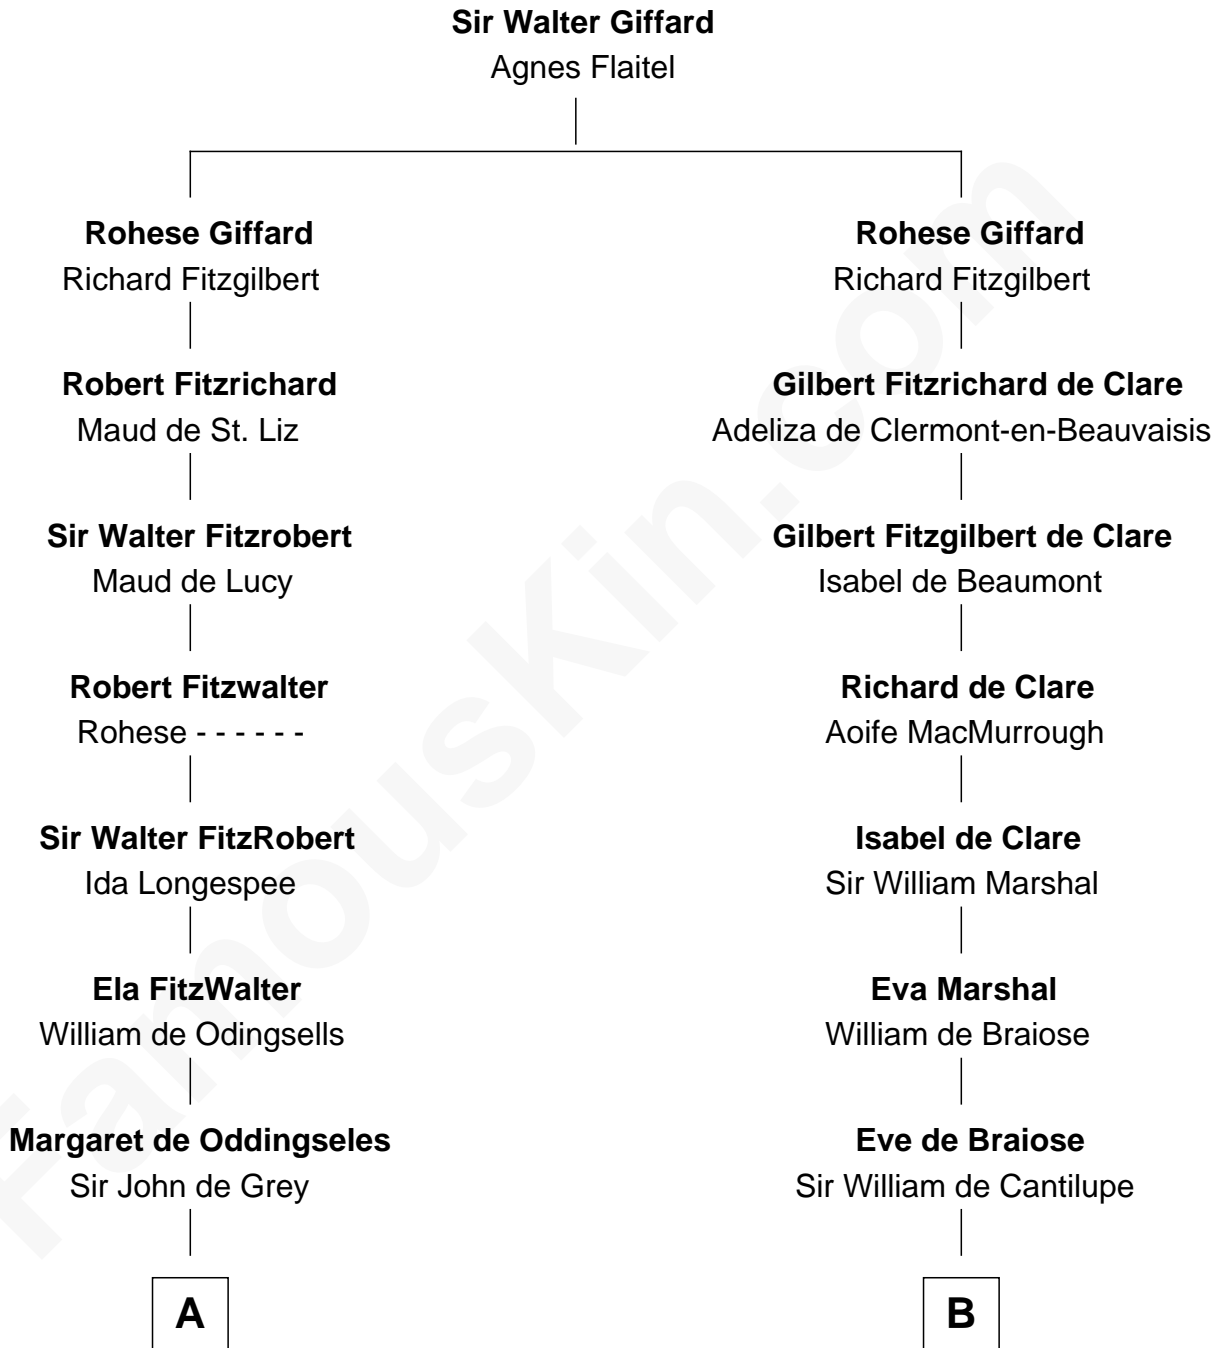

FamousKin.com Relationship Chart of

John Langdon

Signer of the U.S. Constitution

18th cousin 3 times removed of

Richard More

(c1614 - c1696) Mayflower passenger 1620

MAYFLOWER

C

John Langdon

Signer of the U.S. Constitution

D

Katherine More

Col. Samuel More

Richard More

Mayflower passenger 1620

FamousKin.com