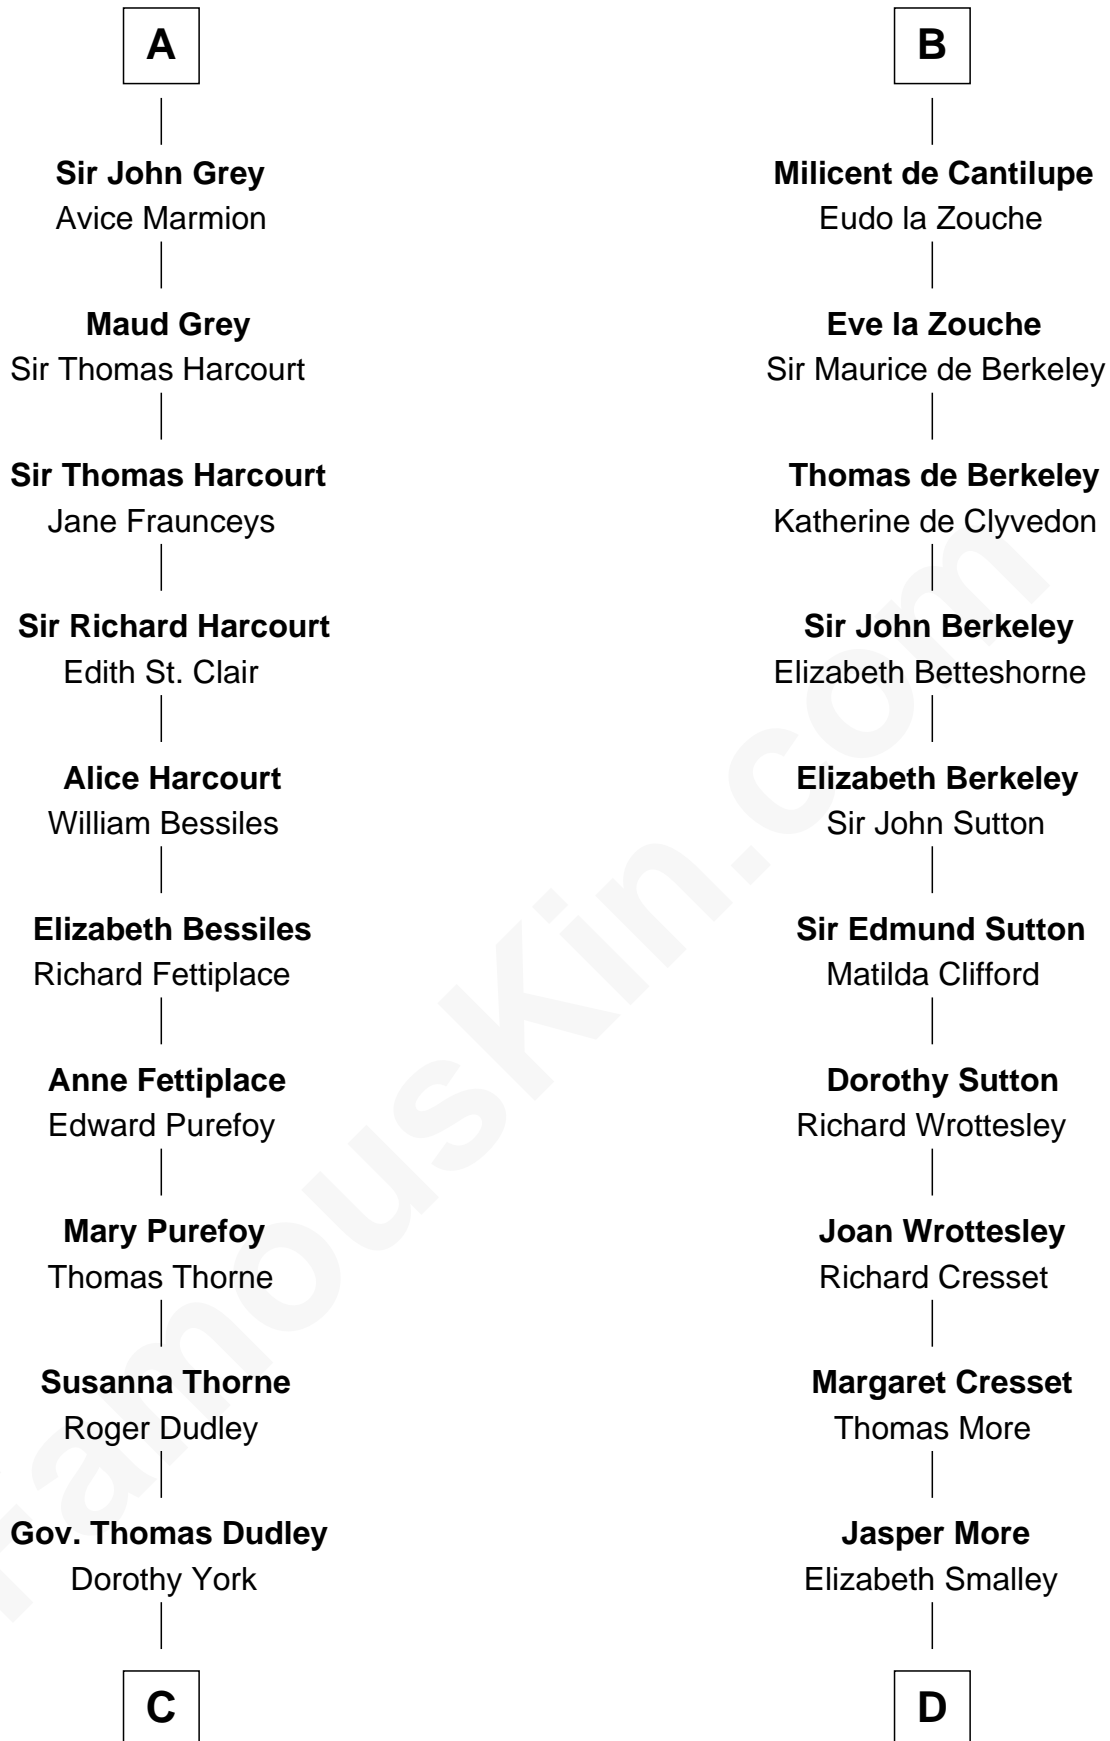

FamousKin.com Relationship Chart of

John Langdon

Signer of the U.S. Constitution

18th cousin 3 times removed of

Richard More

(c1614 - c1696) Mayflower passenger 1620

MAYFLOWER

Gilbert Crispin

John Langdon

John Langdon

Signer of the U.S. Constitution

D

Katherine More

Col. Samuel More

Richard More

Mayflower passenger 1620