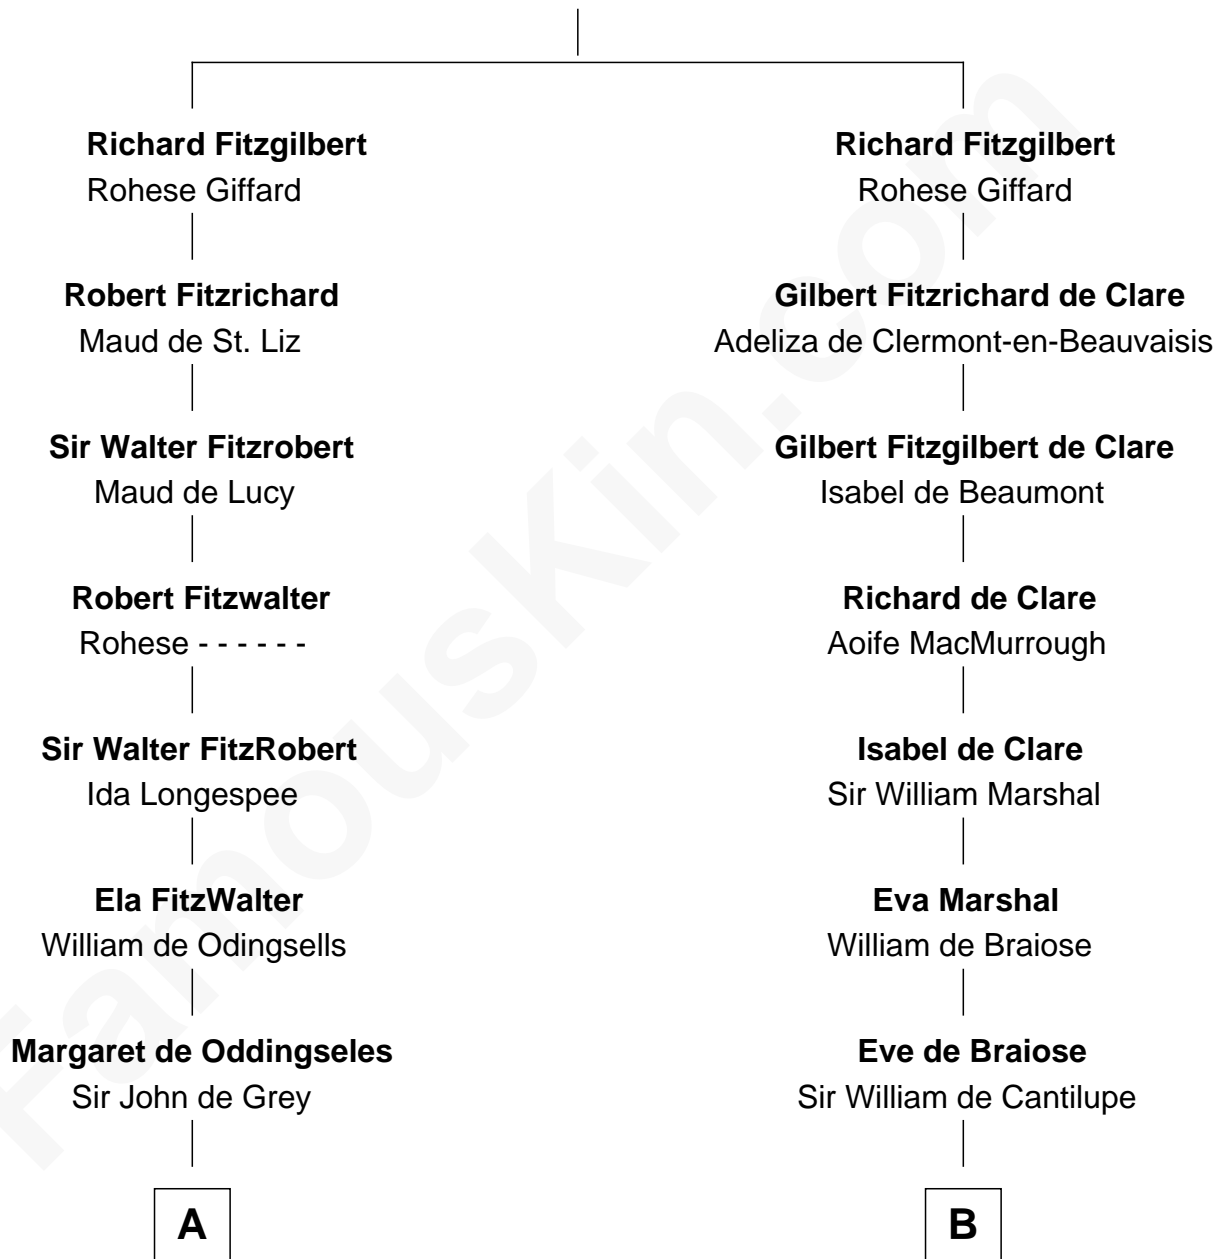

FamousKin.com Relationship Chart of

John Langdon

Signer of the U.S. Constitution

18th cousin 3 times removed of

Richard More

(c1614 - c1696) Mayflower passenger 1620

MAYFLOWER

Gilbert Crispin

John Langdon

John Langdon

Signer of the U.S. Constitution

D

Katherine More

Col. Samuel More

Richard More

Mayflower passenger 1620