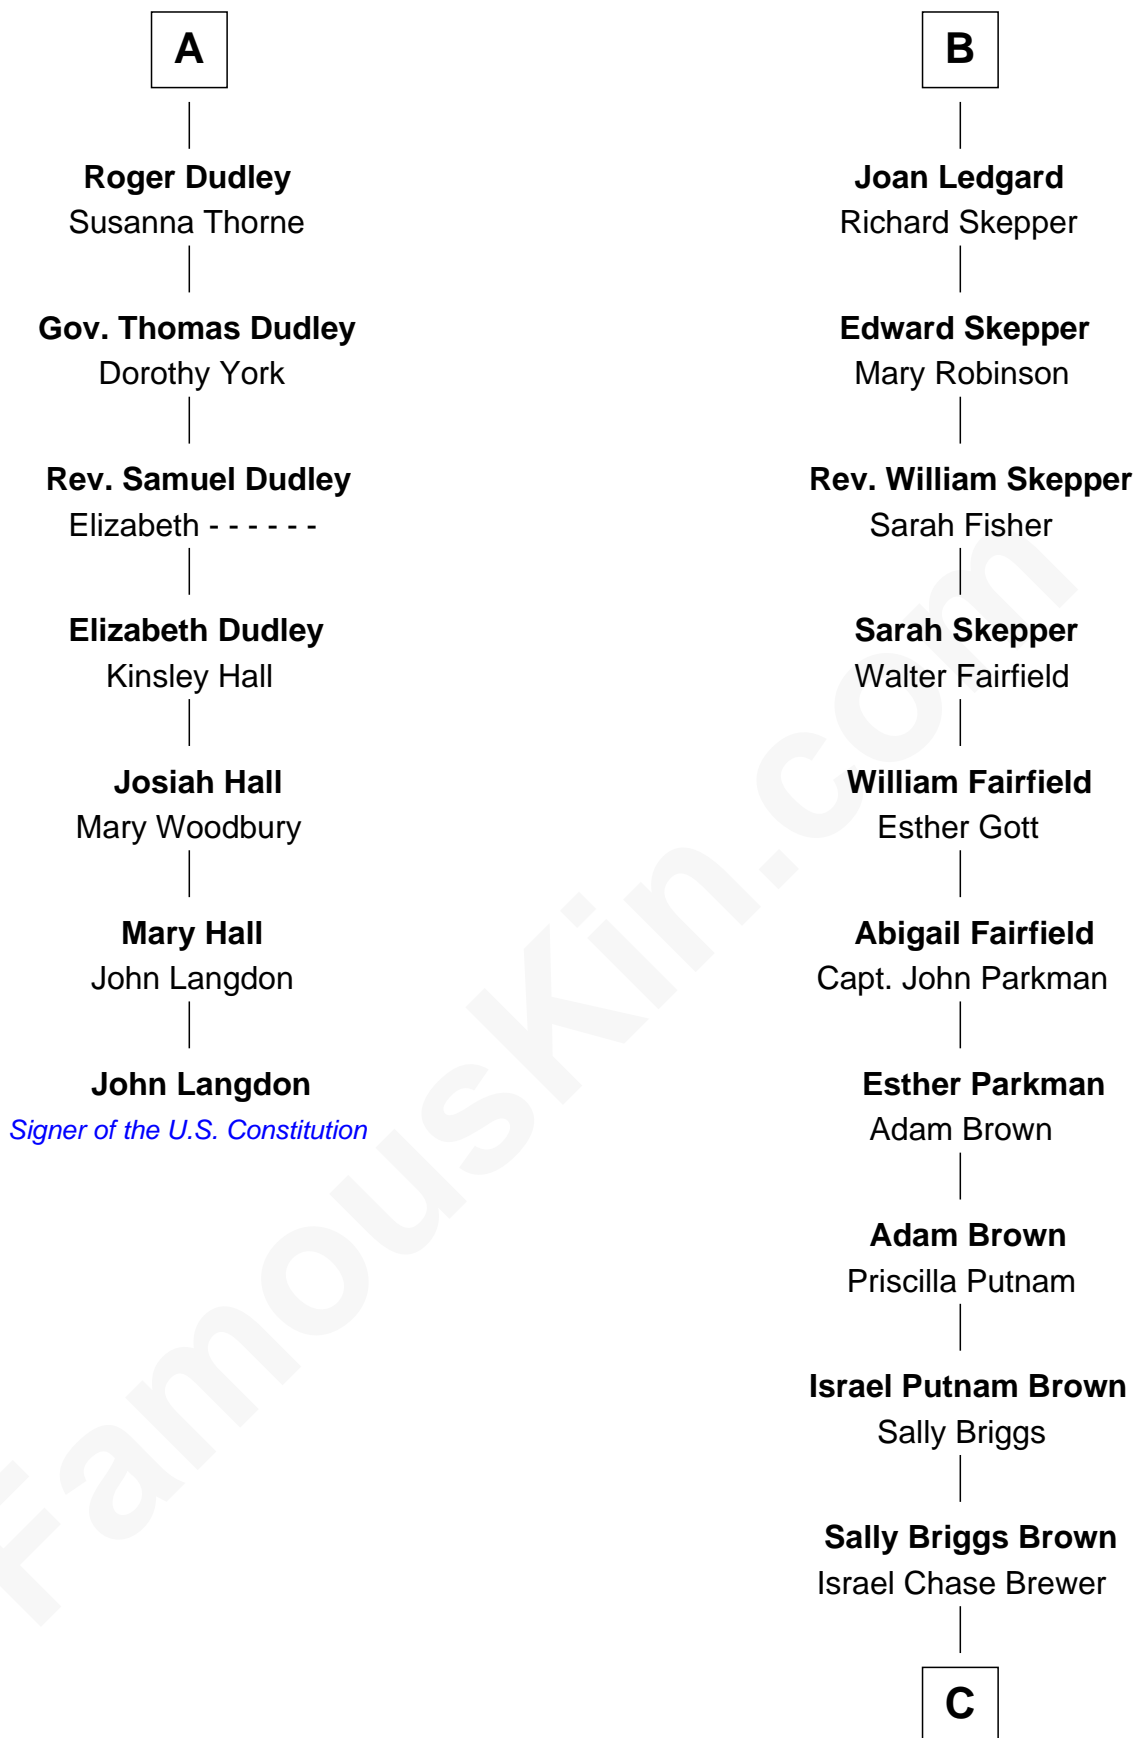

FamousKin.com Relationship Chart of

John Langdon

Signer of the U.S. Constitution

13th cousin 6 times removed of

Calvin Coolidge

30th U.S. President

Sir Ralph de Neville

Alice de Audley

C

Sarah Almeda Brewer
Calvin Galusha Coolidge

Col. John Calvin Coolidge
Victoria Josephine Moor

Calvin Coolidge
30th U.S. President

FamousKin.com