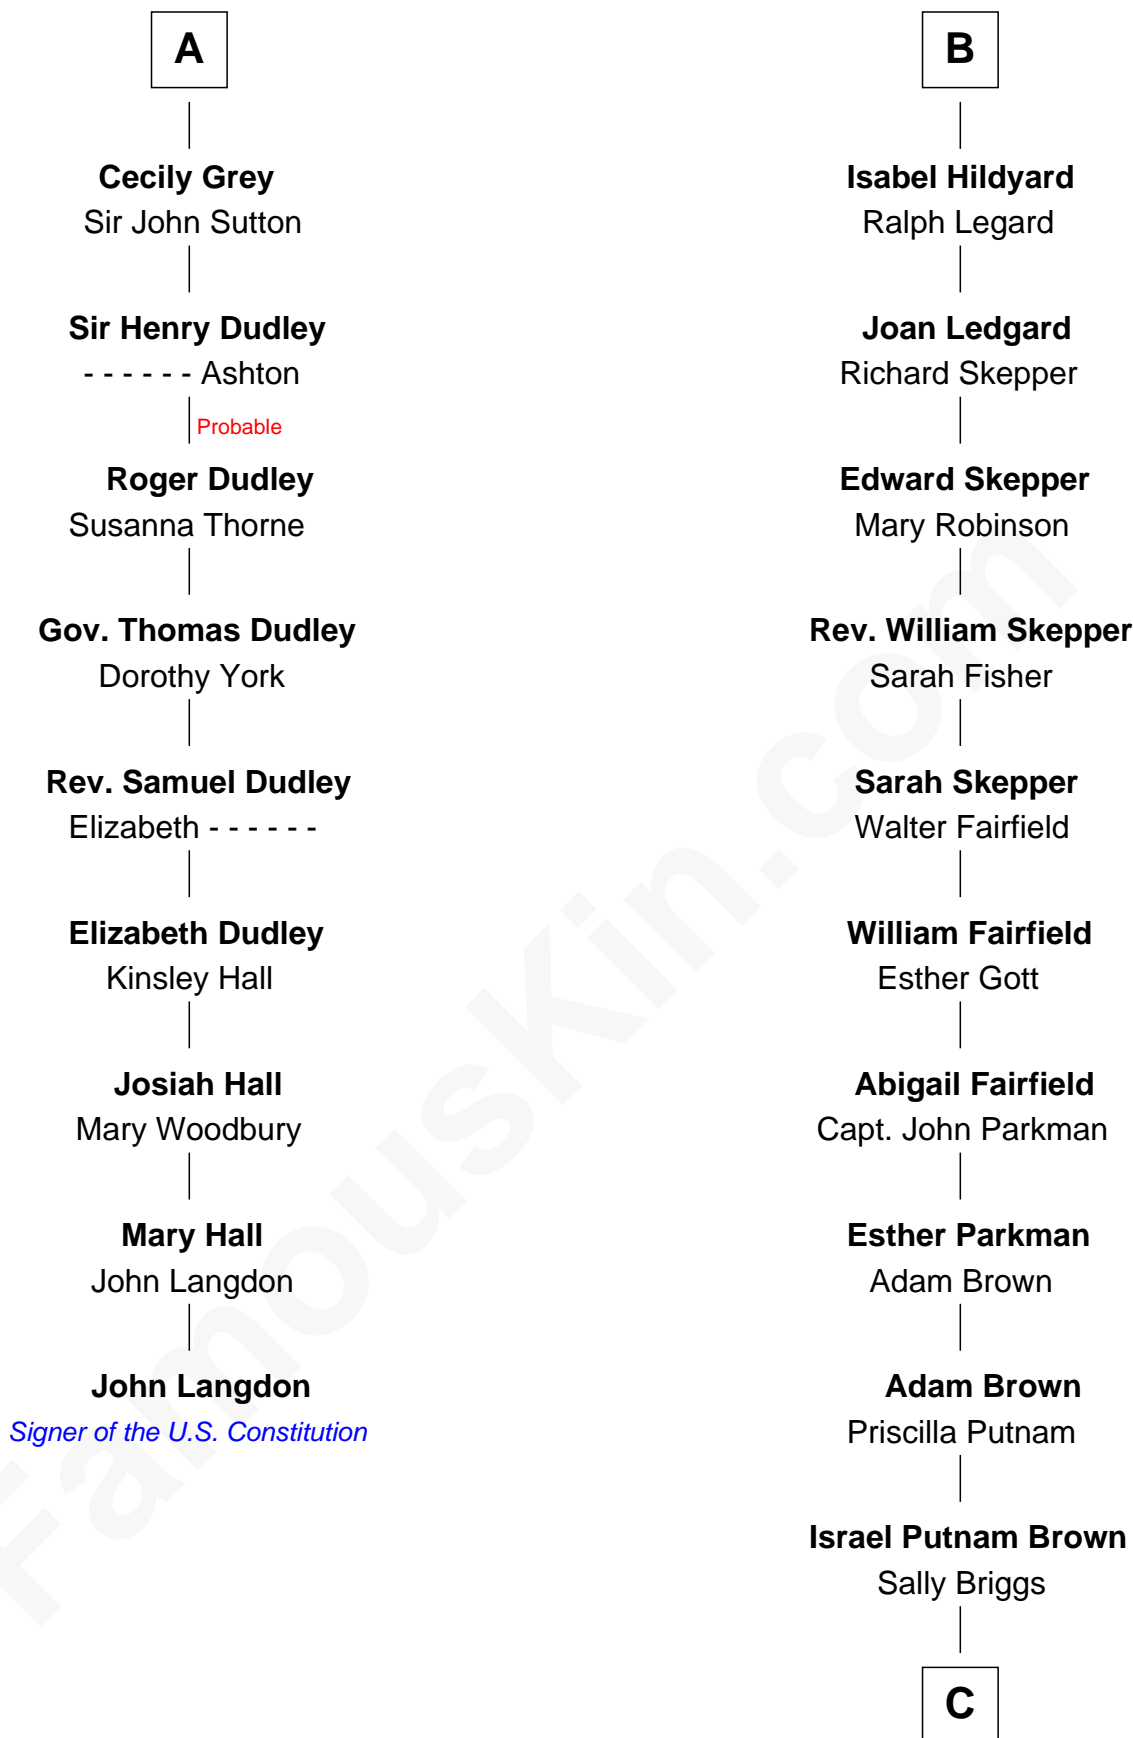

# FamousKin.com Relationship Chart of

**John Langdon**

*Signer of the U.S. Constitution*

15th cousin 5 times removed of

**Calvin Coolidge**

*30th U.S. President*

**Bartholomew de Badlesmere**

Margaret de Clare

Sir John de Tivetot

**Sir Robert de Tivetot**

Margaret Deincourt

**Elizabeth de Tivetot**

Sir Philip le Despencer

**Margery Despencer**

Sir Roger Wentworth

**Sir Philip Wentworth**

Mary Clifford

**Elizabeth Wentworth**

Sir Martin de la See

**Joan de la See**

Sir Piers Hildyard

**B**

**C**

**Sally Briggs Brown**  
Israel Chase Brewer

**Sarah Almeda Brewer**  
Calvin Galusha Coolidge

**Col. John Calvin Coolidge**  
Victoria Josephine Moor

**Calvin Coolidge**  
*30th U.S. President*