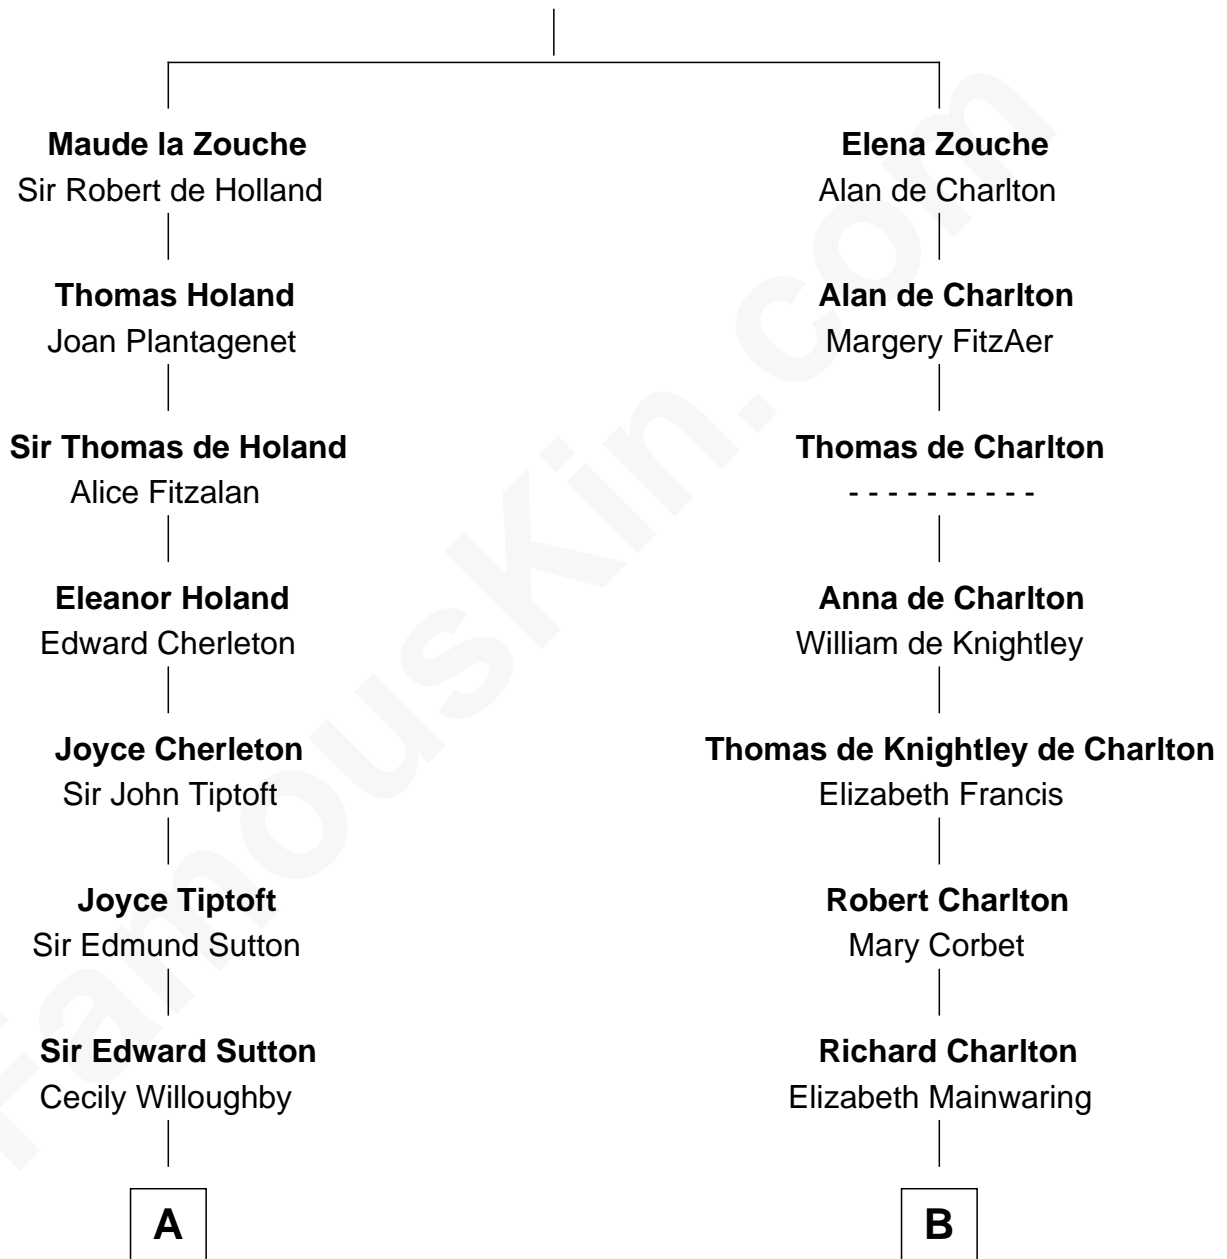

FamousKin.com Relationship Chart of

John Langdon

Signer of the U.S. Constitution

15th cousin 5 times removed of

Calvin Coolidge

30th U.S. President

Sir Alan la Zouche

Eleanor de Segrave

C

—
Mary Davis

John Dunlap Moor

—
Hiram Dunlap Moor

Abigail Pinney Franklin

—
Victoria Josephine Moor

Col. John Calvin Coolidge

—
Calvin Coolidge

30th U.S. President