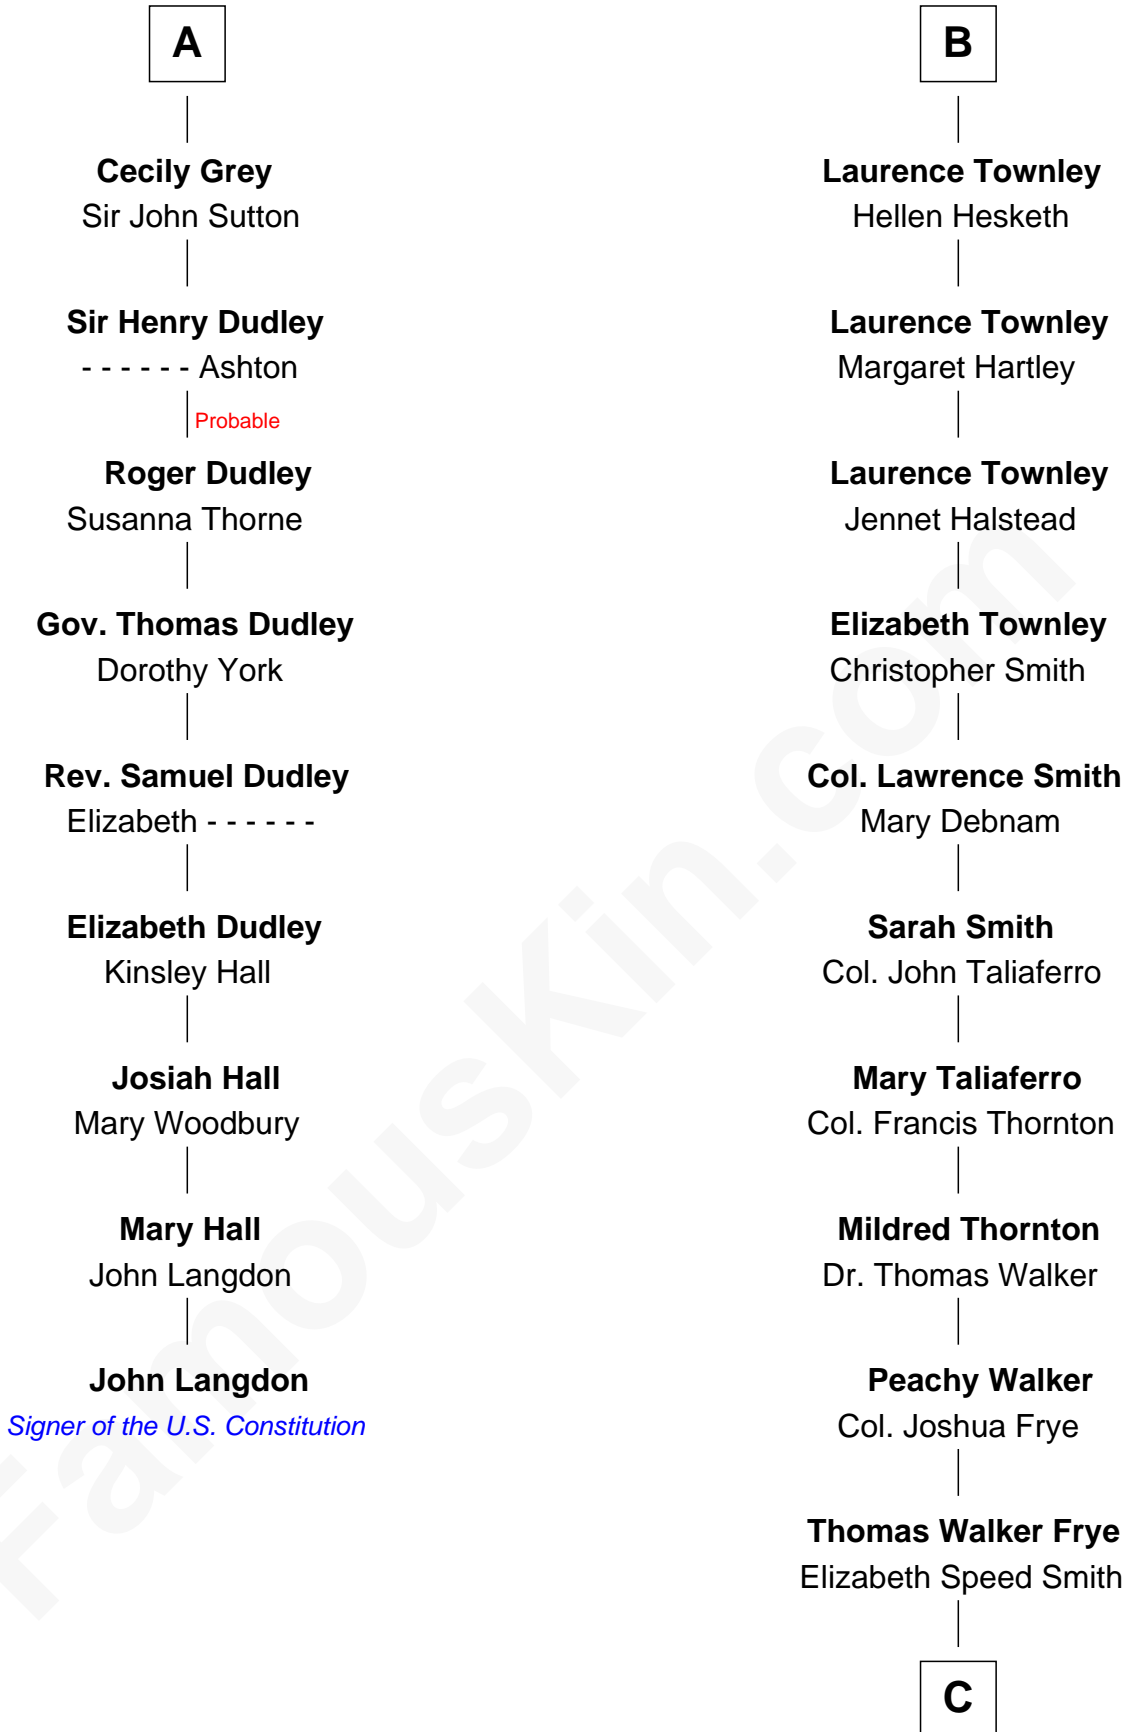

FamousKin.com Relationship Chart of

John Langdon

Signer of the U.S. Constitution

15th cousin 5 times removed of

Adlai Stevenson II

31st Governor of Illinois

Sir John de Harington

Joan - - - - -

Sir Robert de Harington

Elizabeth de Multon

Sir John Harington

- - - - -

Sir Robert Harington

Isabel Loring

Sir William Harington

Margaret Hill

Katherine Banastre

Sir Nicholas Harington

Isabel English

Agnes Harington

Richard Sherburne

Richard Sherburne

Alice Hamerton

Isabel Sherburne

John Townley

Laurence Townley

- - - - -

Henry Townley

- - - - -

B

C

—
Mary Peachy Frye
Rev. Lewis Warner Green