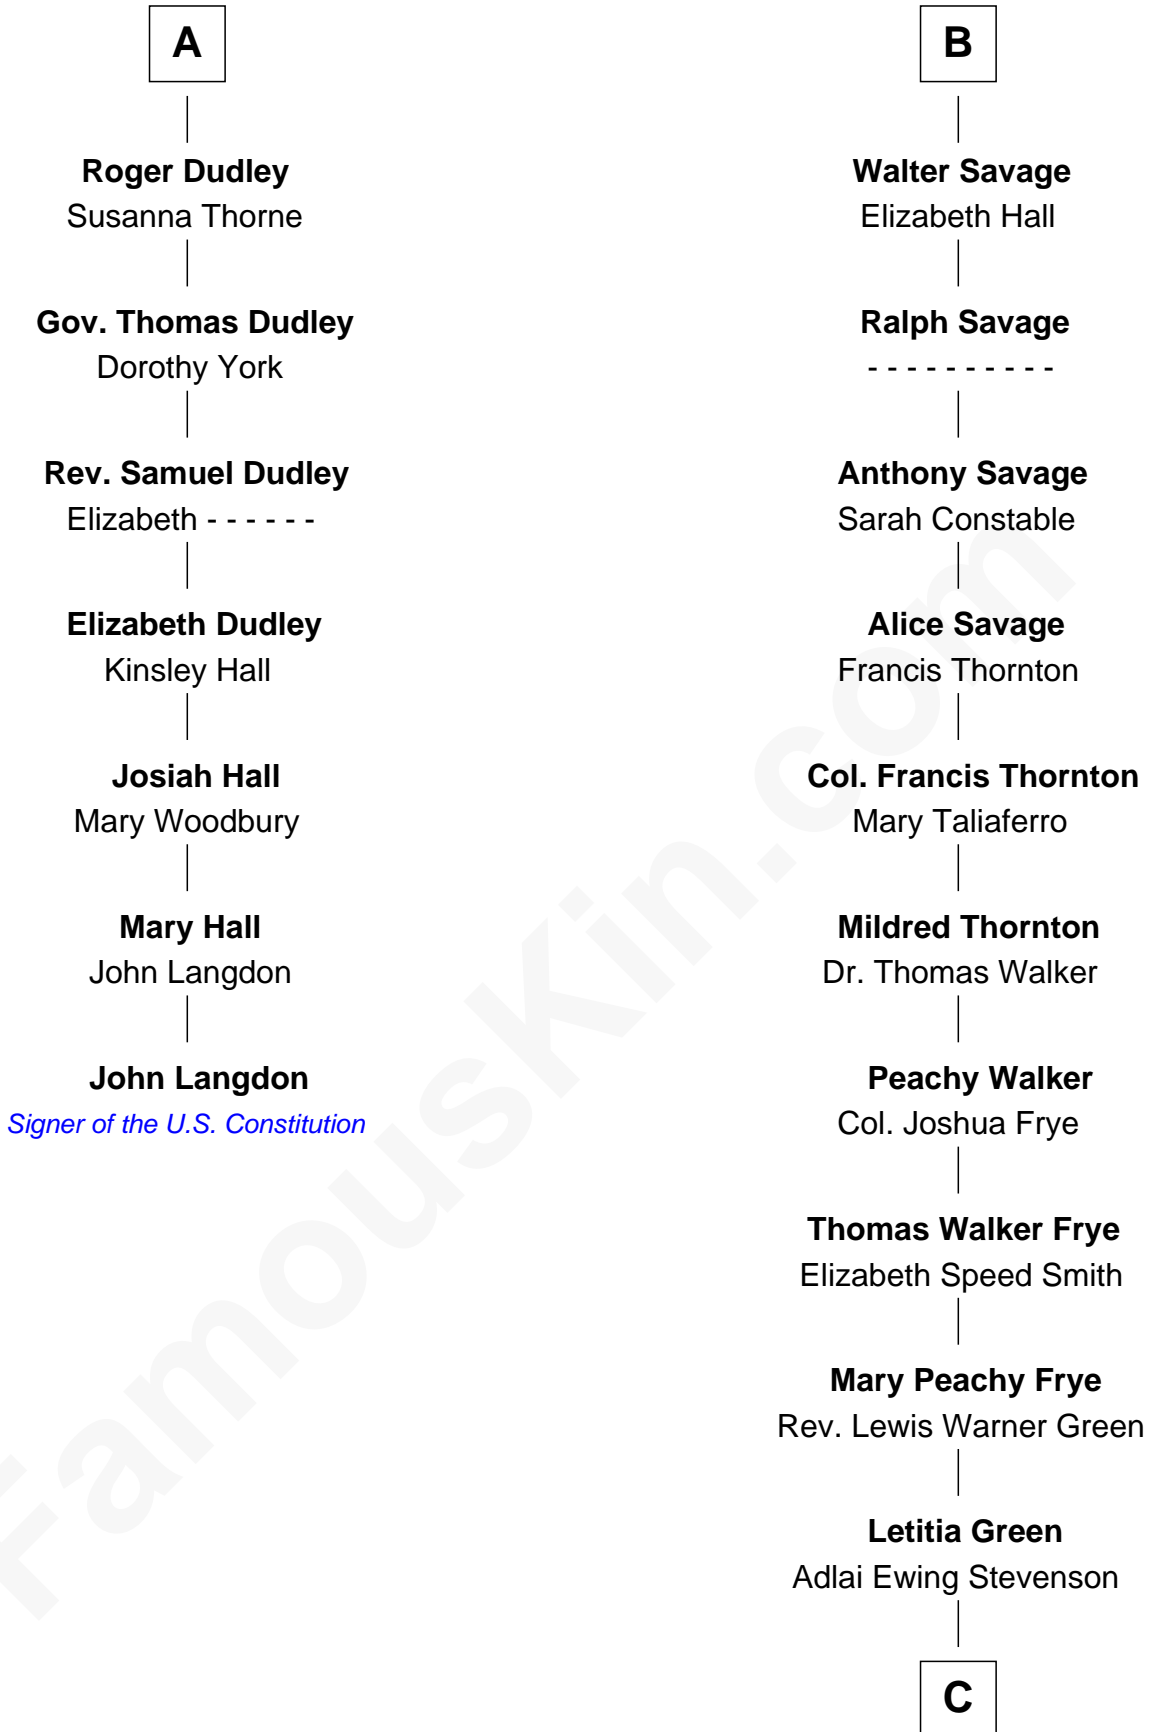

FamousKin.com

Relationship Chart of

John Langdon

Signer of the U.S. Constitution

13th cousin 5 times removed of

Adlai Stevenson II

31st Governor of Illinois

C

—
Lewis Green Stevenson

Helen Louise Davis

—
Adlai Stevenson II

31st Governor of Illinois

FamousKin.com