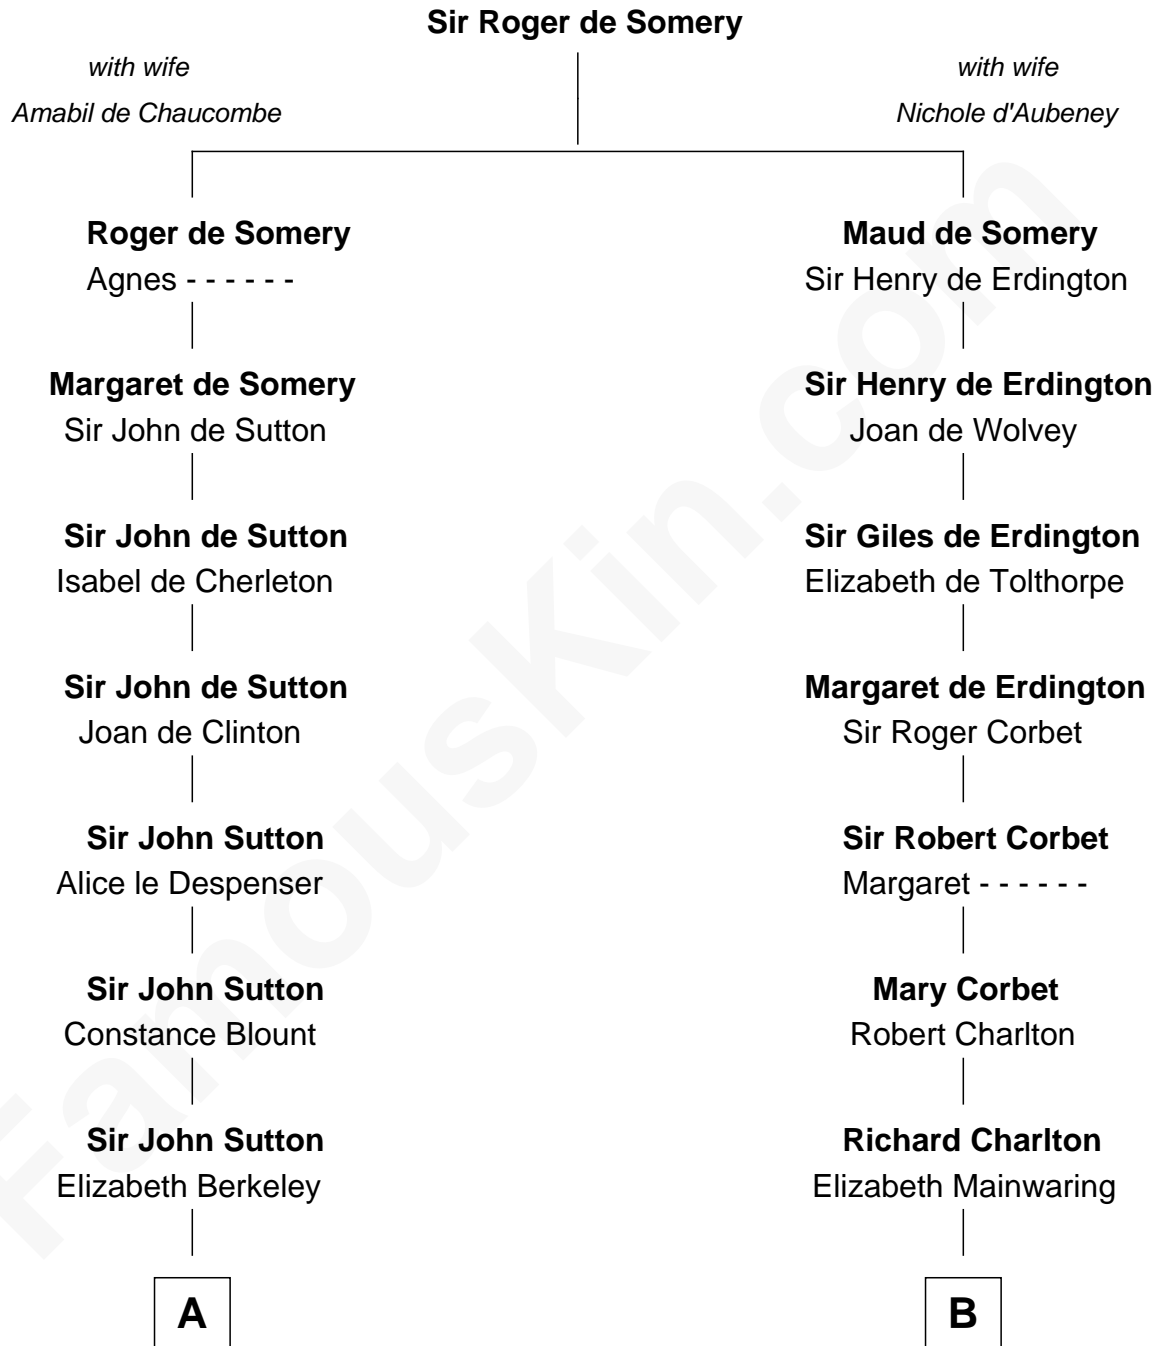

FamousKin.com

Relationship Chart of

John Langdon

Signer of the U.S. Constitution

17th cousin 2 times removed of

Norman Rockwell

American Artist

C

John William Rockwell

Phebe Boyce Waring

Jarvis Waring Rockwell

Anne Mary Hill

Norman Rockwell

American Artist

FamousKin.com