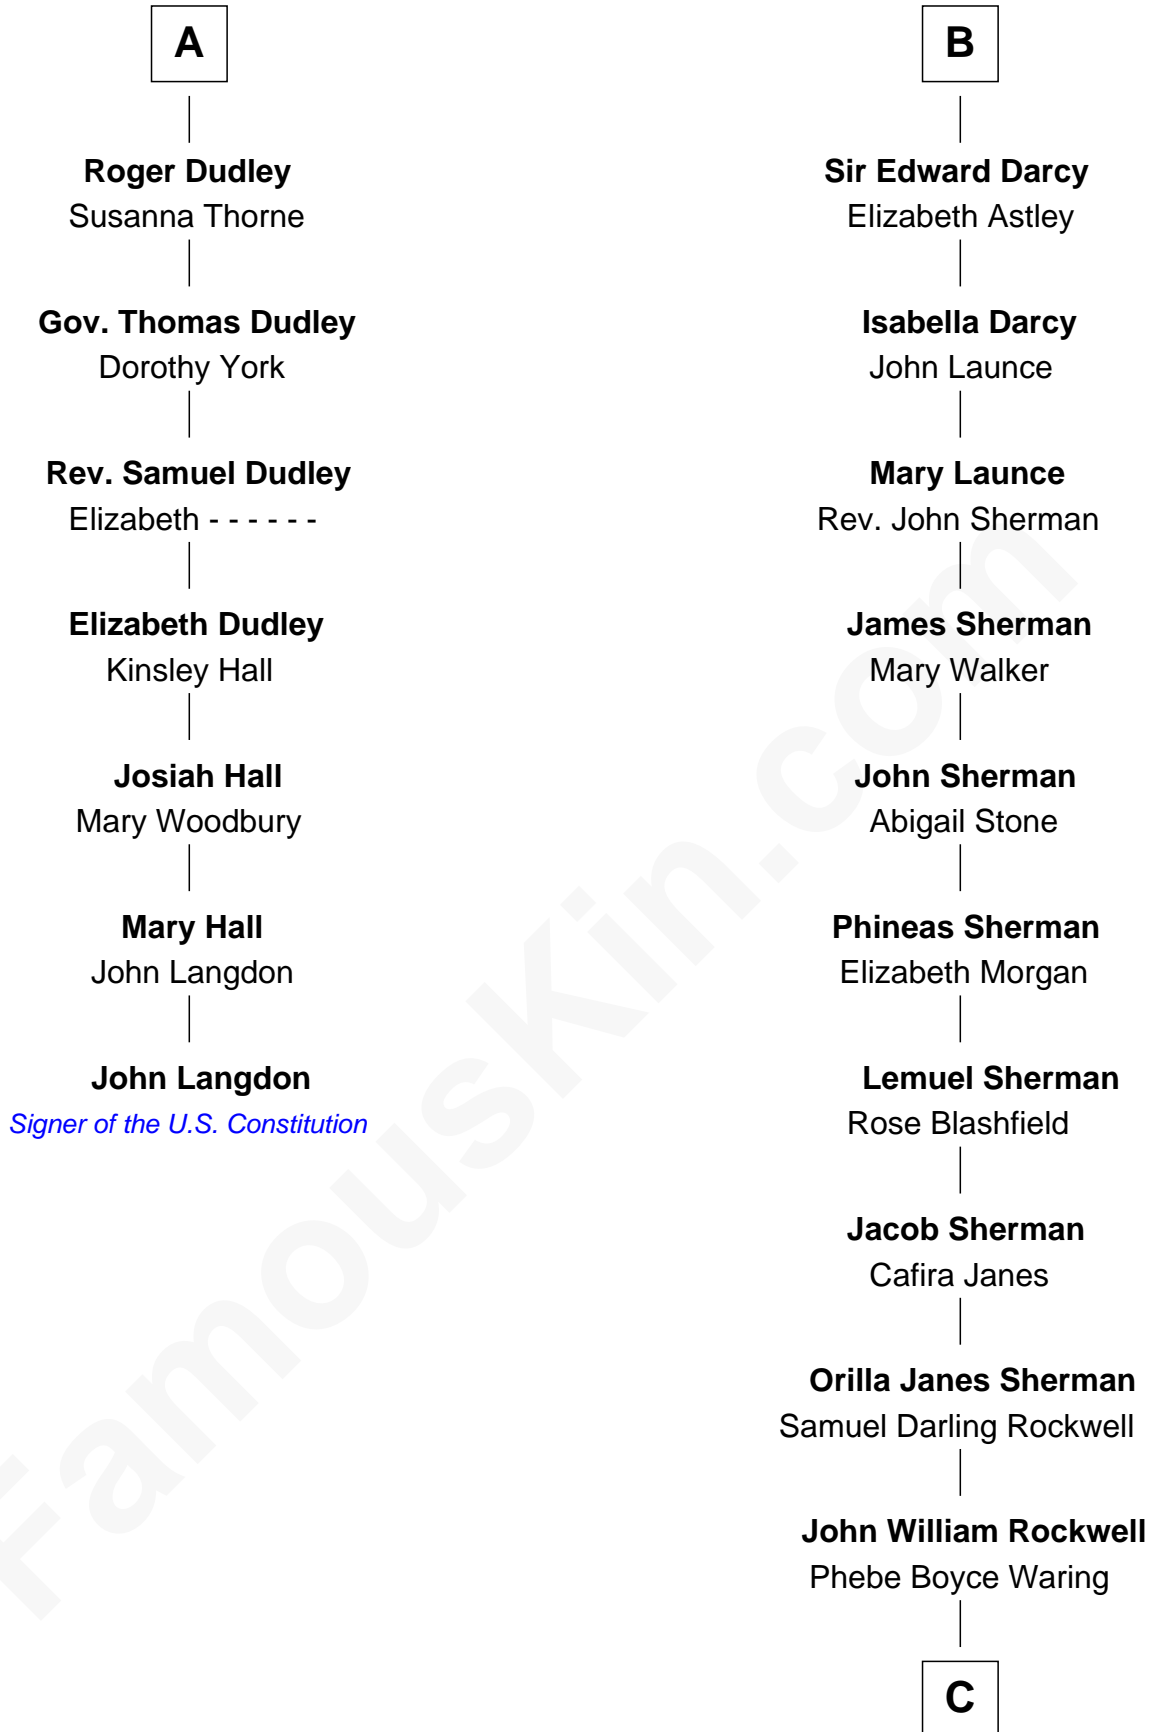

# FamousKin.com Relationship Chart of

**John Langdon**

*Signer of the U.S. Constitution*

13th cousin 5 times removed of

**Norman Rockwell**

*American Artist*

**C**

—  
**Jarvis Waring Rockwell**

Anne Mary Hill

—  
**Norman Rockwell**

*American Artist*

FamousKin.com