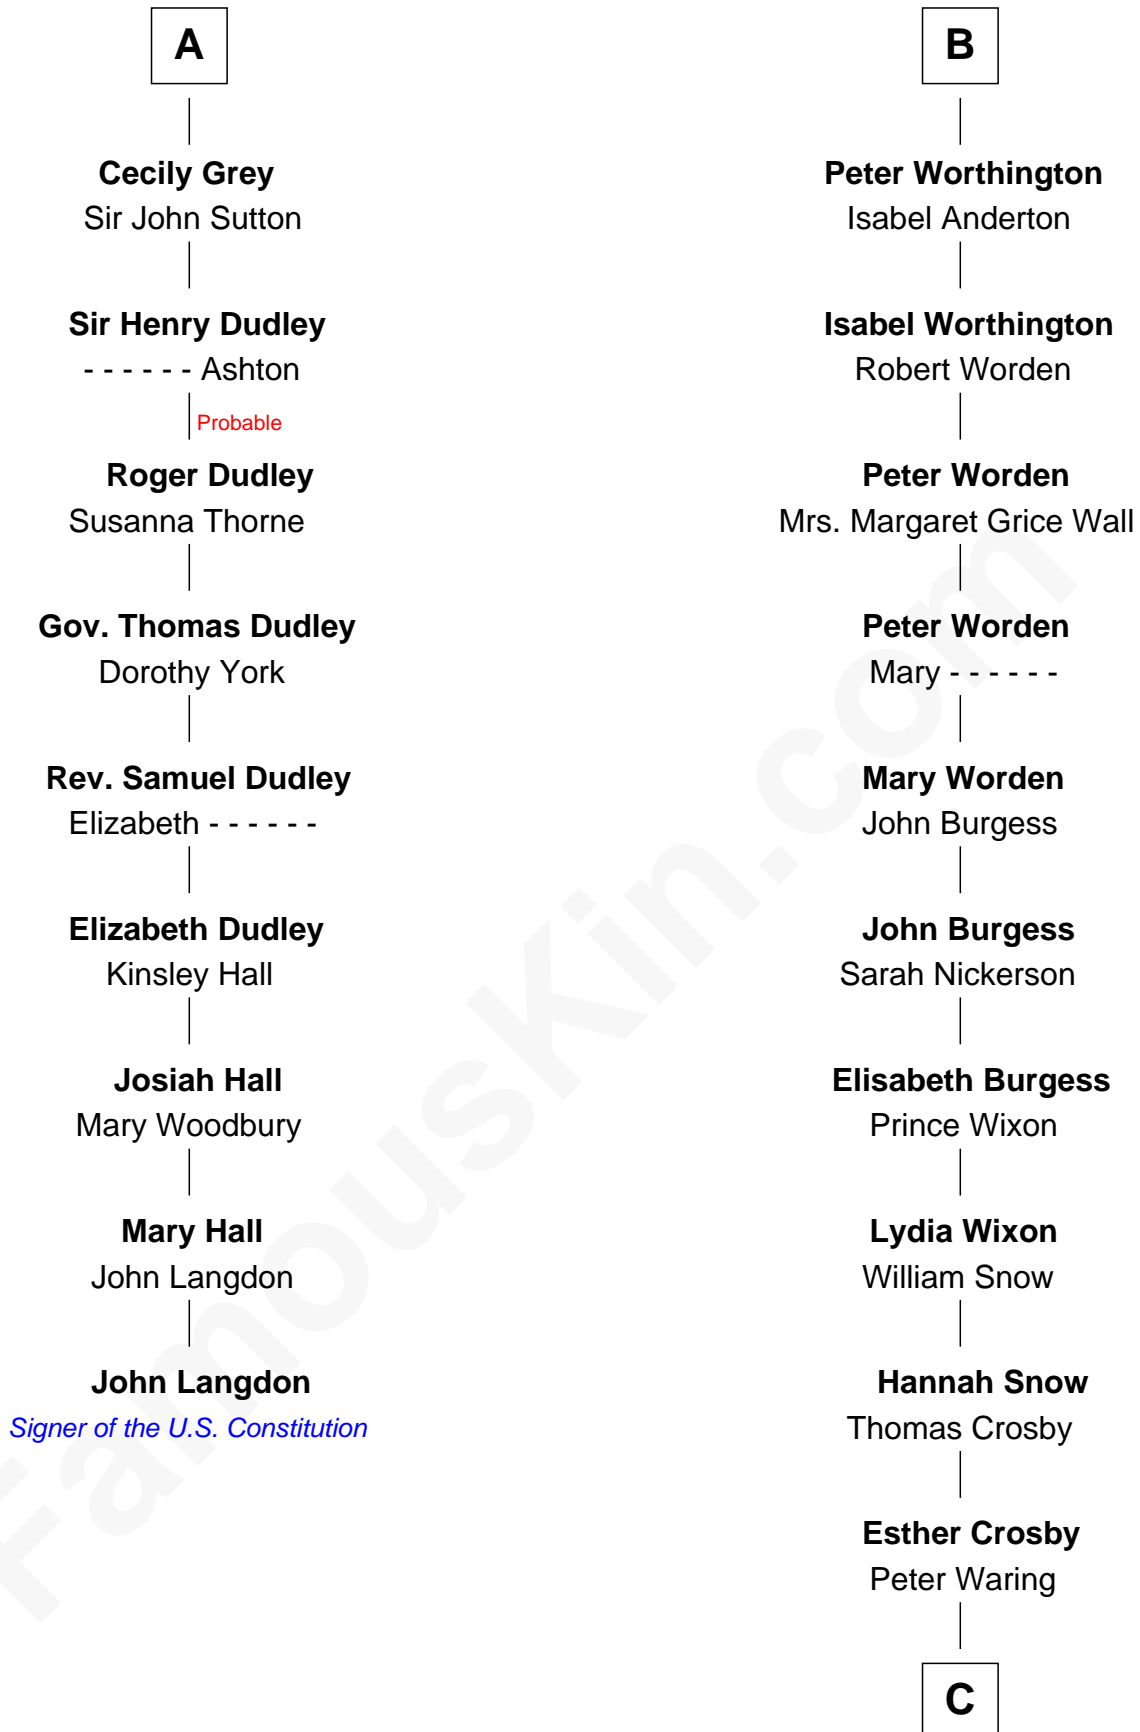

# FamousKin.com Relationship Chart of

**John Langdon**

*Signer of the U.S. Constitution*

15th cousin 5 times removed of

**Norman Rockwell**

*American Artist*

C

Jarvis Augustus Waring

Nancy Odell Boyce

Phebe Boyce Waring

John William Rockwell

Jarvis Waring Rockwell

Anne Mary Hill

Norman Rockwell

*American Artist*

FamousKin.com