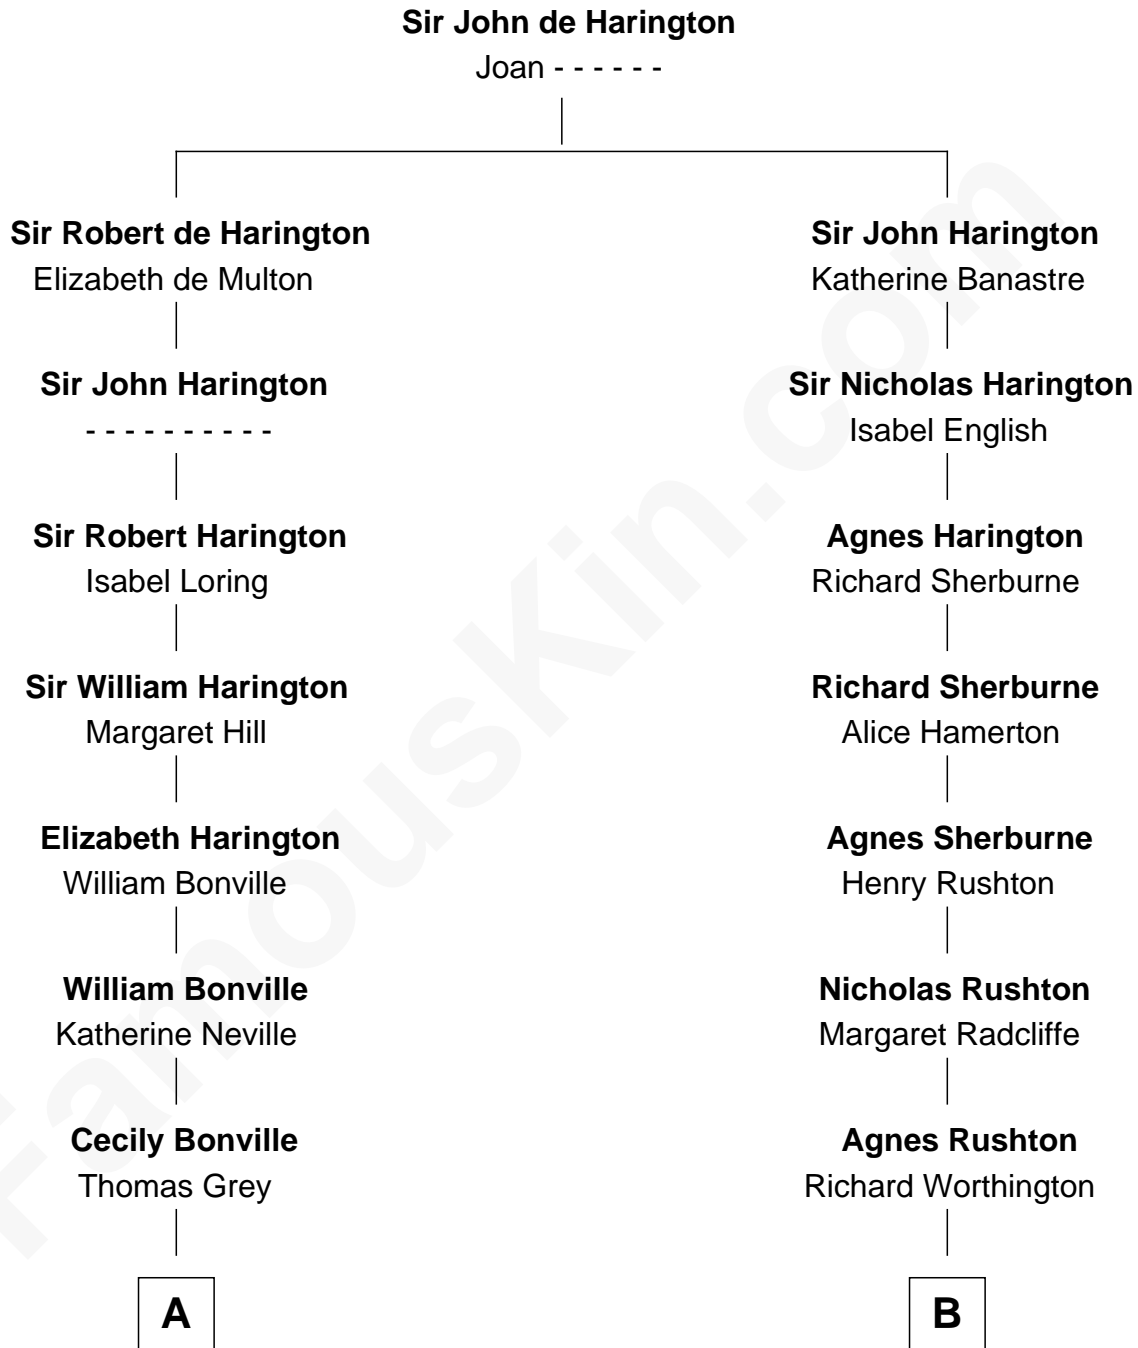

# FamousKin.com Relationship Chart of

**John Langdon**

*Signer of the U.S. Constitution*

15th cousin 5 times removed of

**Norman Rockwell**

*American Artist*

C

Jarvis Augustus Waring

Nancy Odell Boyce

Phebe Boyce Waring

John William Rockwell

Jarvis Waring Rockwell

Anne Mary Hill

Norman Rockwell

*American Artist*

FamousKin.com