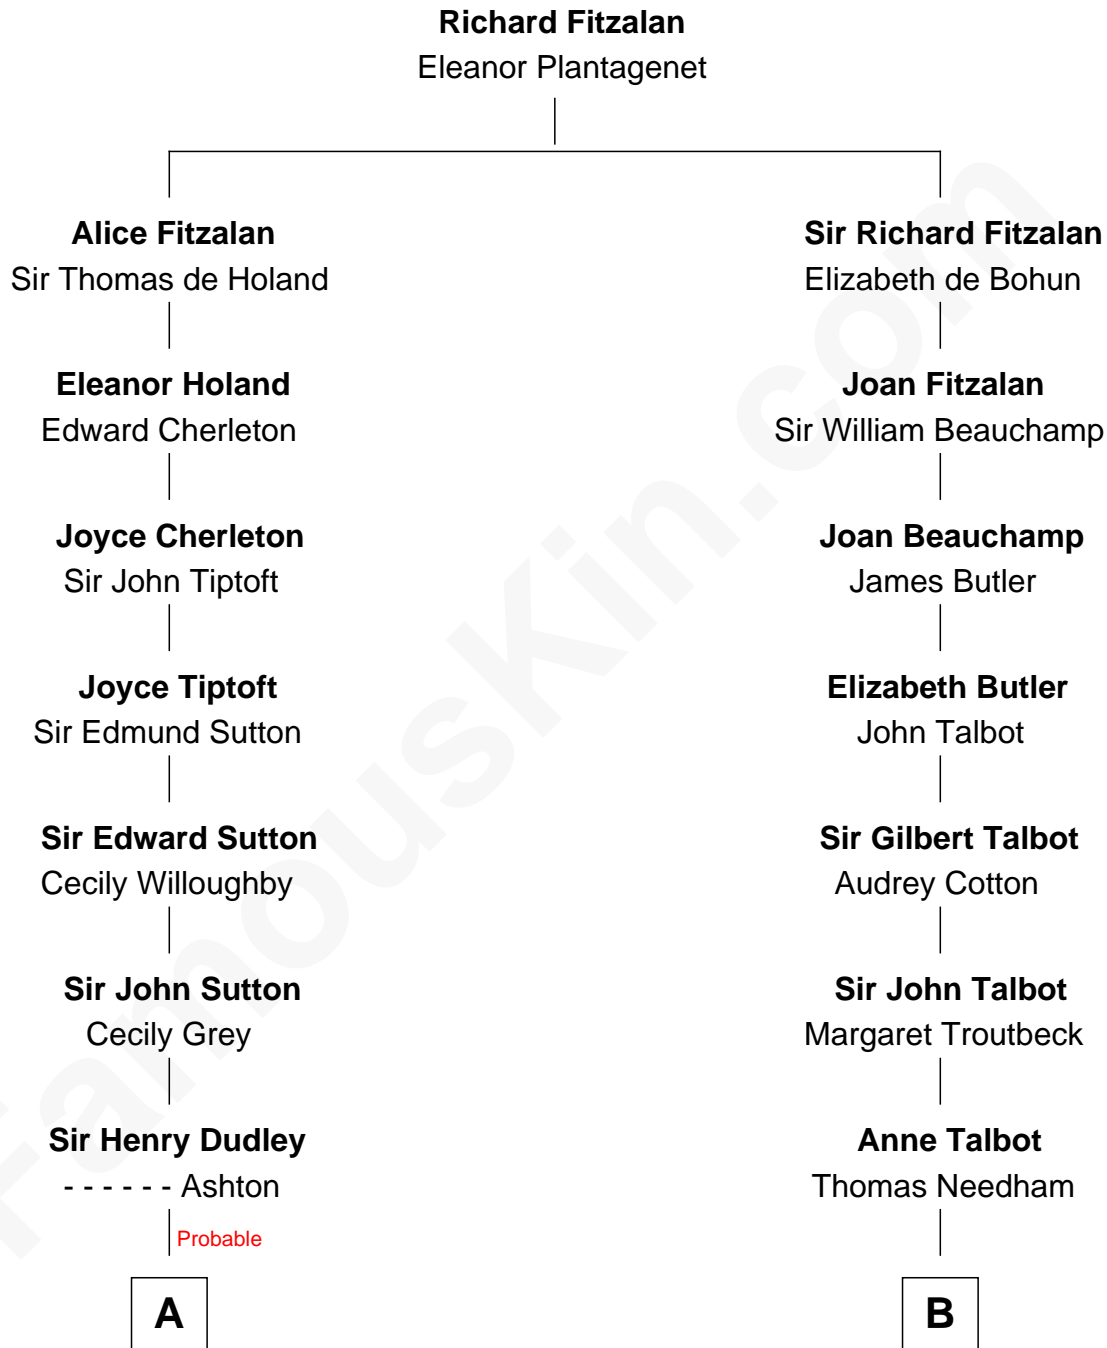

FamousKin.com Relationship Chart of

John Langdon

Signer of the U.S. Constitution

13th cousin 5 times removed of

Norman Rockwell

American Artist

C

—
Jarvis Waring Rockwell

Anne Mary Hill

—
Norman Rockwell

American Artist

FamousKin.com