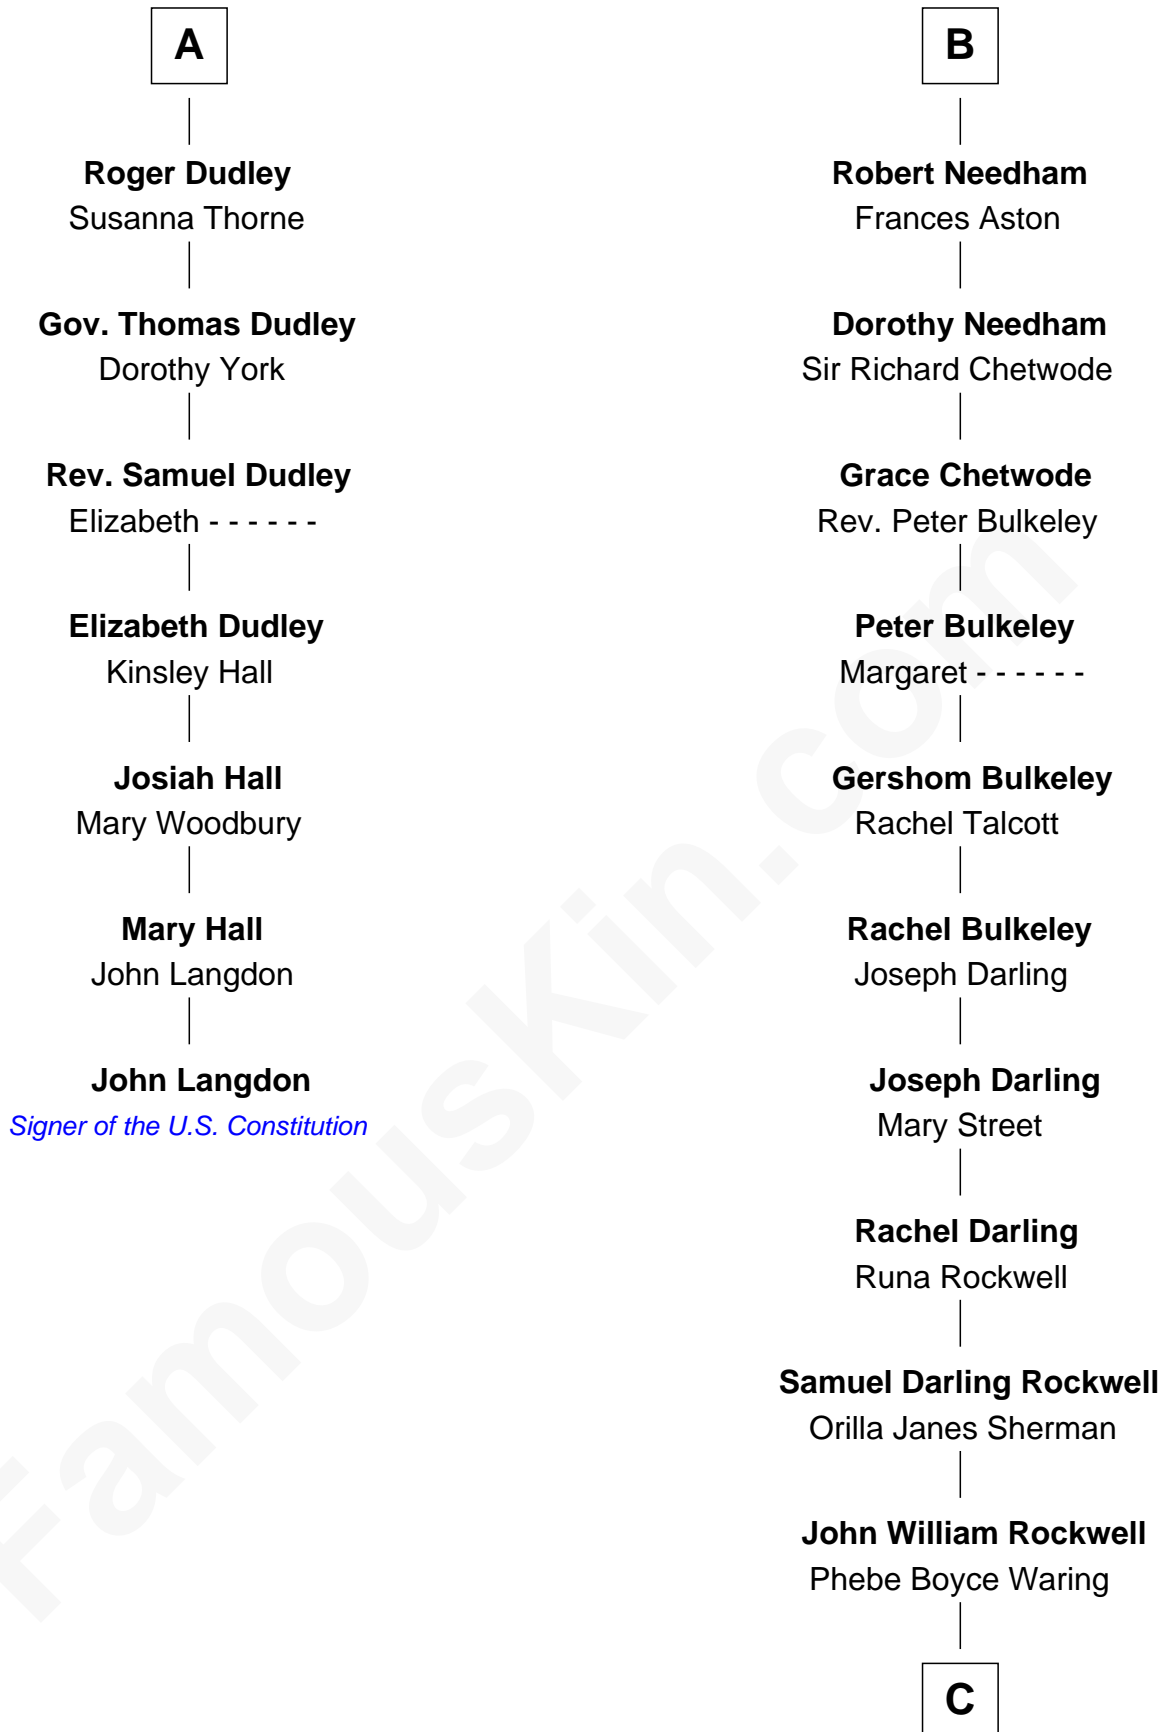

FamousKin.com Relationship Chart of

John Langdon

Signer of the U.S. Constitution

13th cousin 5 times removed of

Norman Rockwell

American Artist

C

—
Jarvis Waring Rockwell

Anne Mary Hill

—
Norman Rockwell

American Artist

FamousKin.com