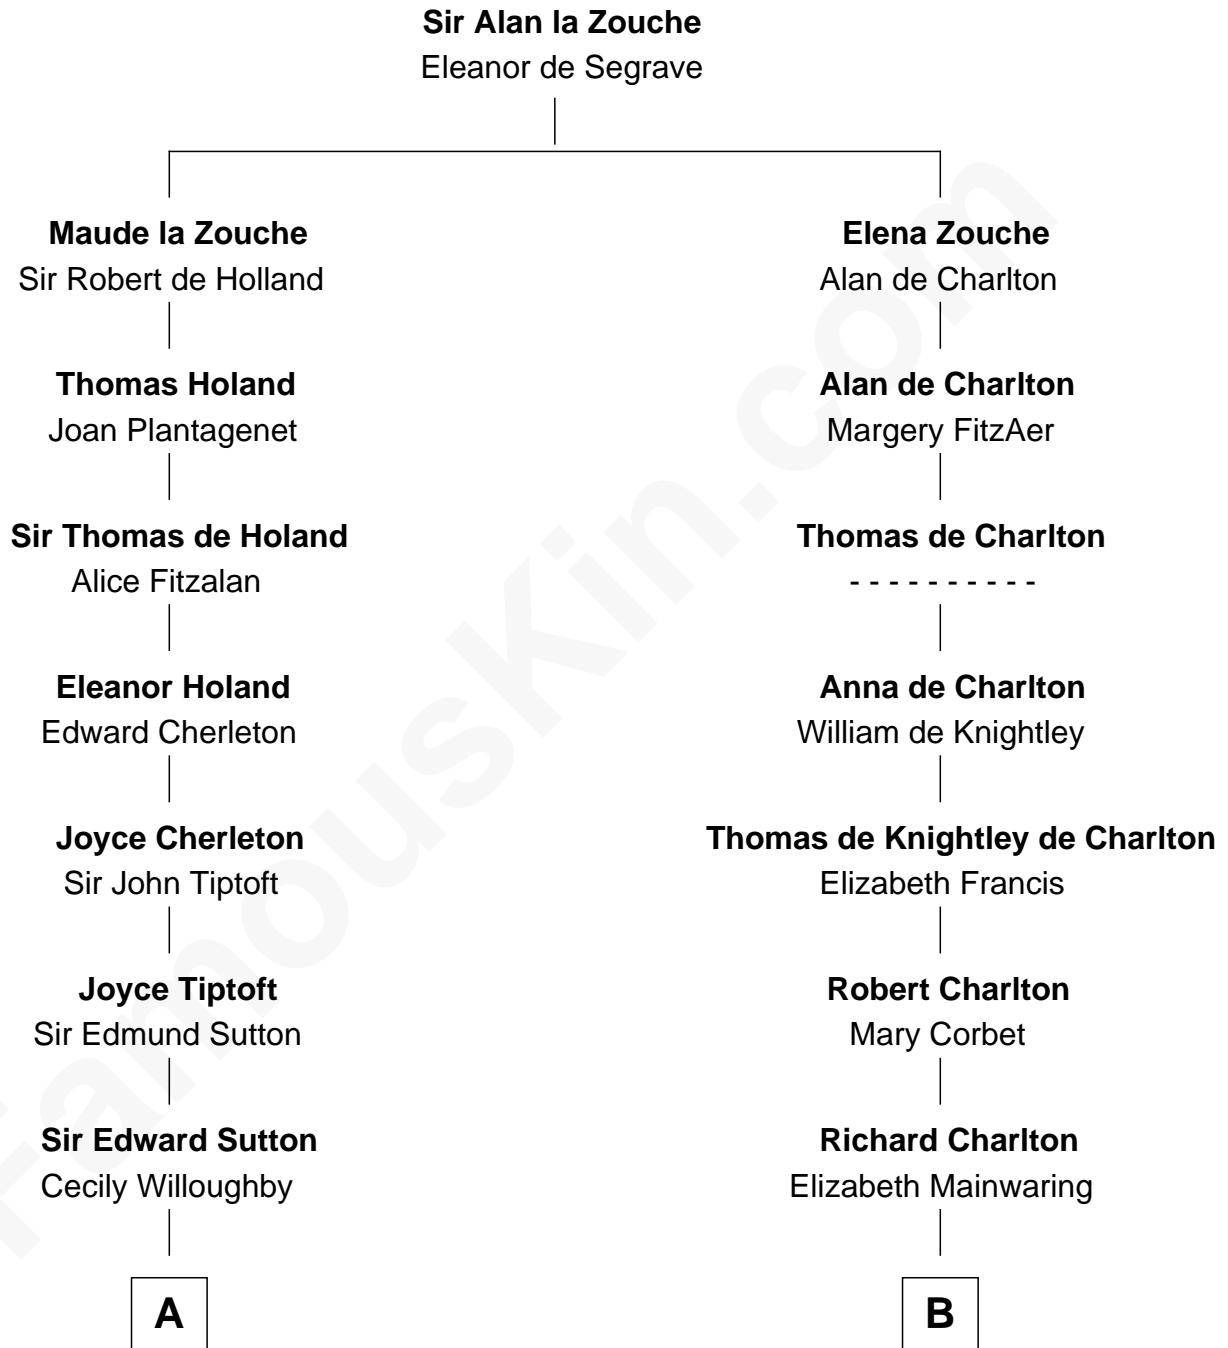

FamousKin.com Relationship Chart of

John Langdon

Signer of the U.S. Constitution

15th cousin 4 times removed of

Norman Rockwell

American Artist

C

John William Rockwell

Phebe Boyce Waring

Jarvis Waring Rockwell

Anne Mary Hill

Norman Rockwell

American Artist

FamousKin.com