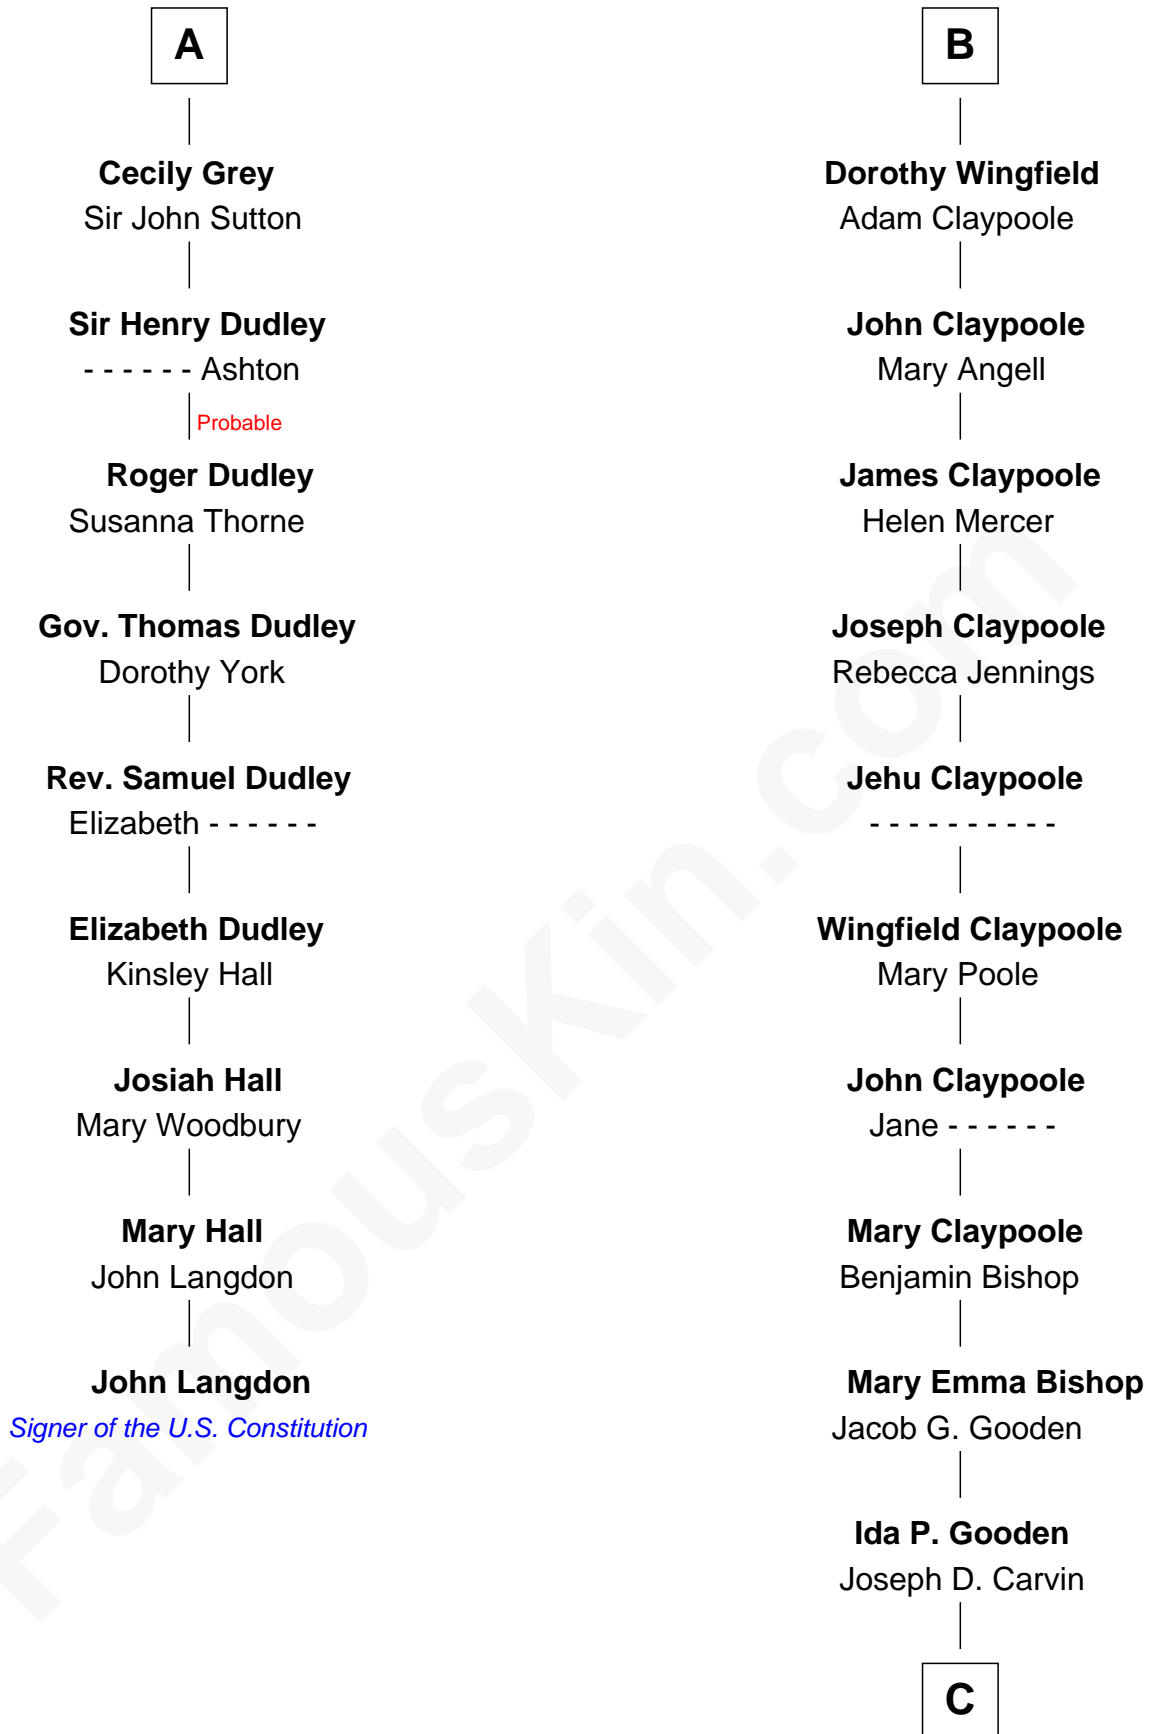

FamousKin.com Relationship Chart of

John Langdon

Signer of the U.S. Constitution

15th cousin 4 times removed of

Valerie Bertinelli

Television Actress

Bartholomew de Badlesmere

Margaret de Clare

William Bonville

Elizabeth Harington

William Bonville

Katherine Neville

Cecily Bonville

Thomas Grey

A

Elizabeth de Badlesmere

Sir William de Bohun

Elizabeth de Bohun

Sir Richard Fitzalan

Elizabeth Fitzalan

Sir Robert Goushill

Elizabeth Goushill

Sir Robert Wingfield

Sir Henry Wingfield

Elizabeth Rookes

Robert Wingfield

Margery Quarles

Robert Wingfield

Elizabeth Cecil

B

C

Lester Vodges Carvin