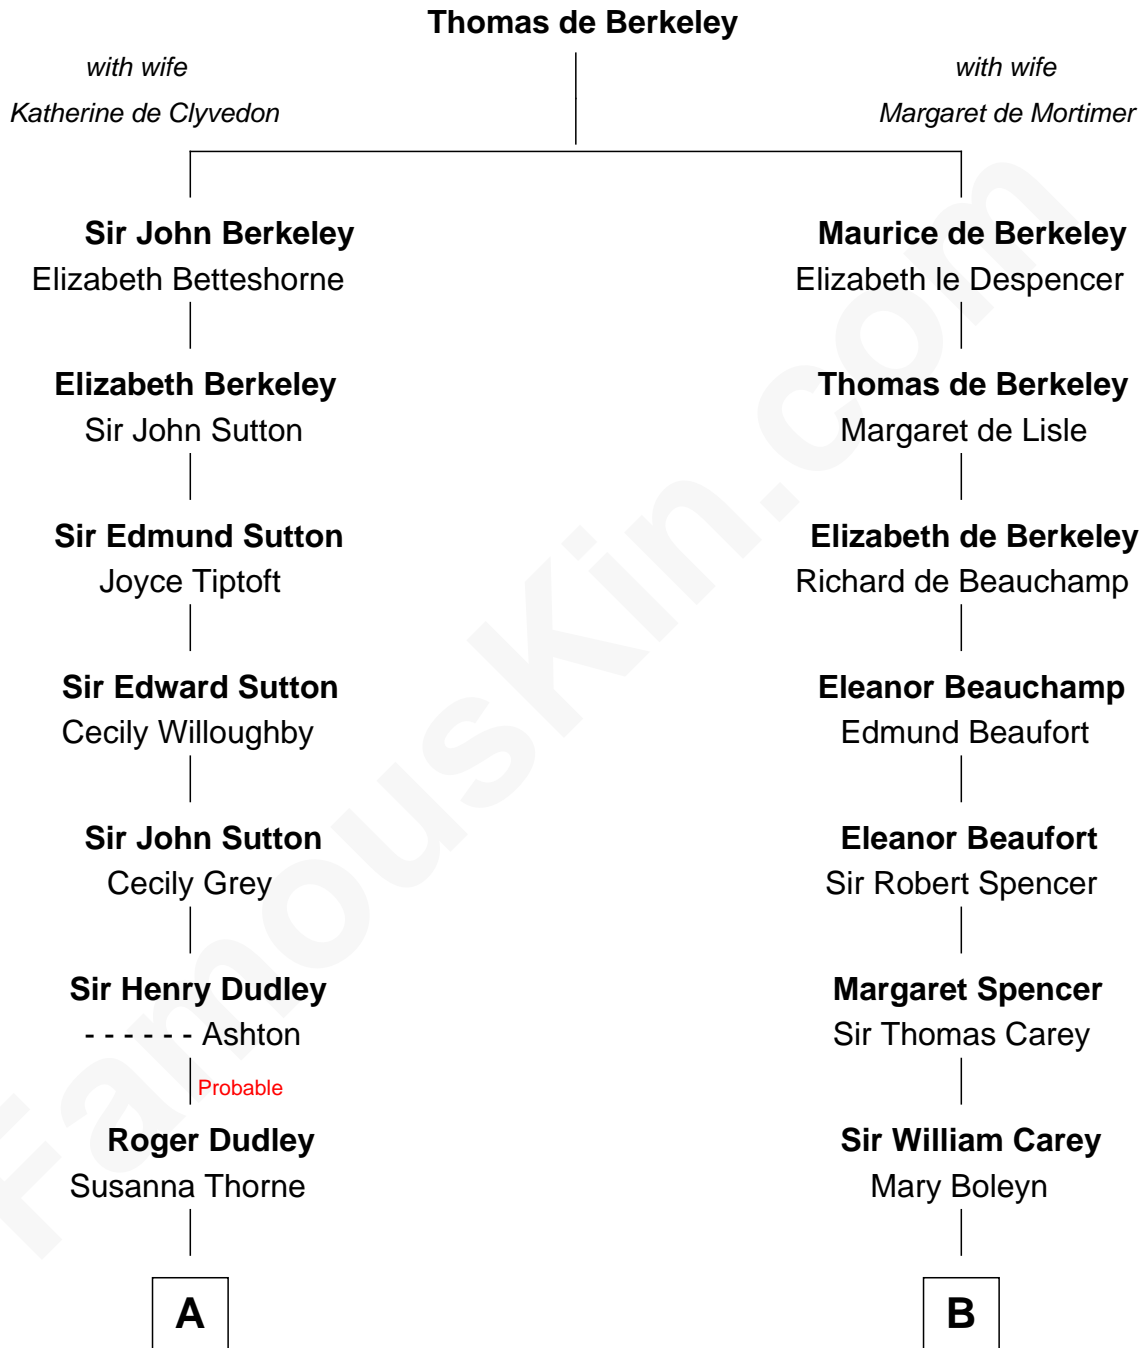

FamousKin.com Relationship Chart of

John Langdon

Signer of the U.S. Constitution

12th cousin 7 times removed of

Liz Claiborne

Fashion Designer and Founder of Liz Claiborne Inc.

C

Fernand Claiborne
Marie Louise Villeré

Omer Villere Claiborne
Carolyn Louise Fenner

Liz Claiborne
Found of Liz Claiborne Inc.

FamousKin.com