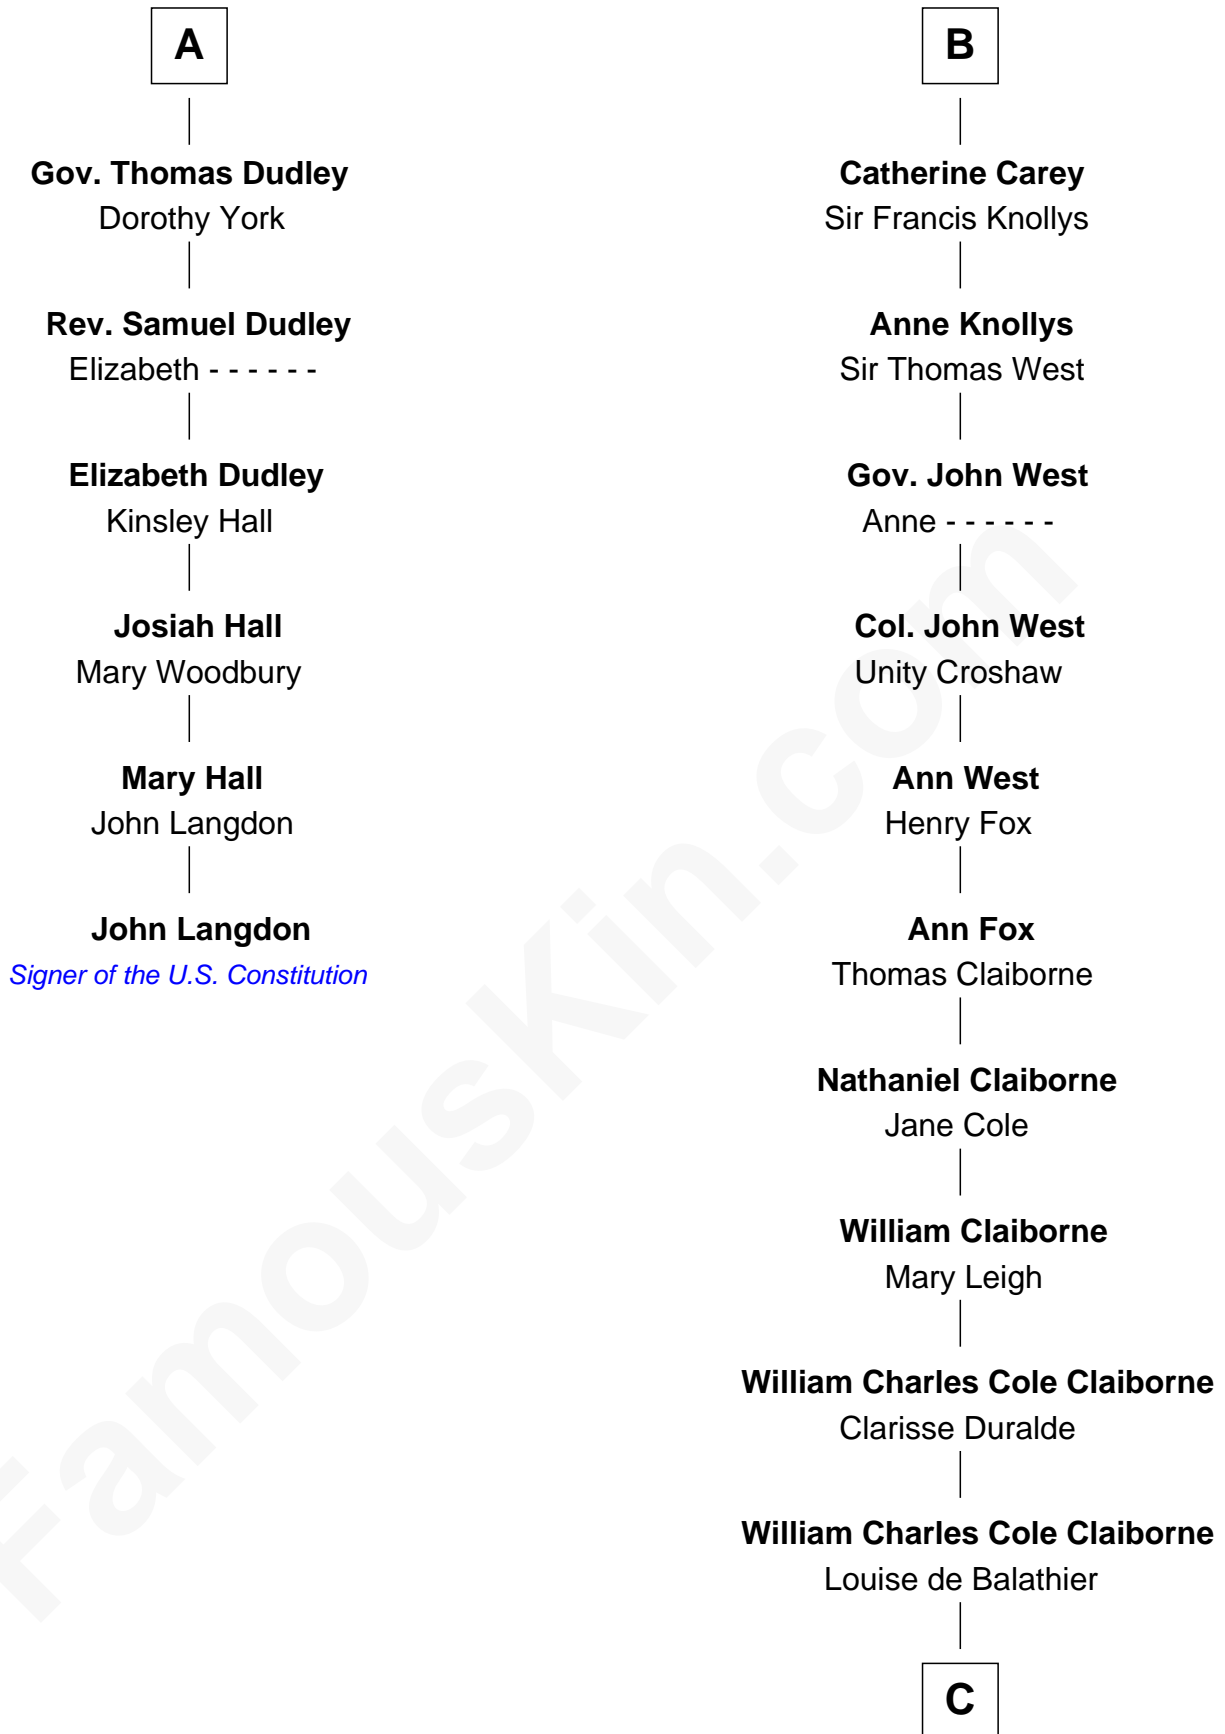

FamousKin.com Relationship Chart of

John Langdon

Signer of the U.S. Constitution

12th cousin 7 times removed of

Liz Claiborne

Fashion Designer and Founder of Liz Claiborne Inc.

C

Fernand Claiborne
Marie Louise Villeré

Omer Villere Claiborne
Carolyn Louise Fenner

Liz Claiborne
Found of Liz Claiborne Inc.

FamousKin.com