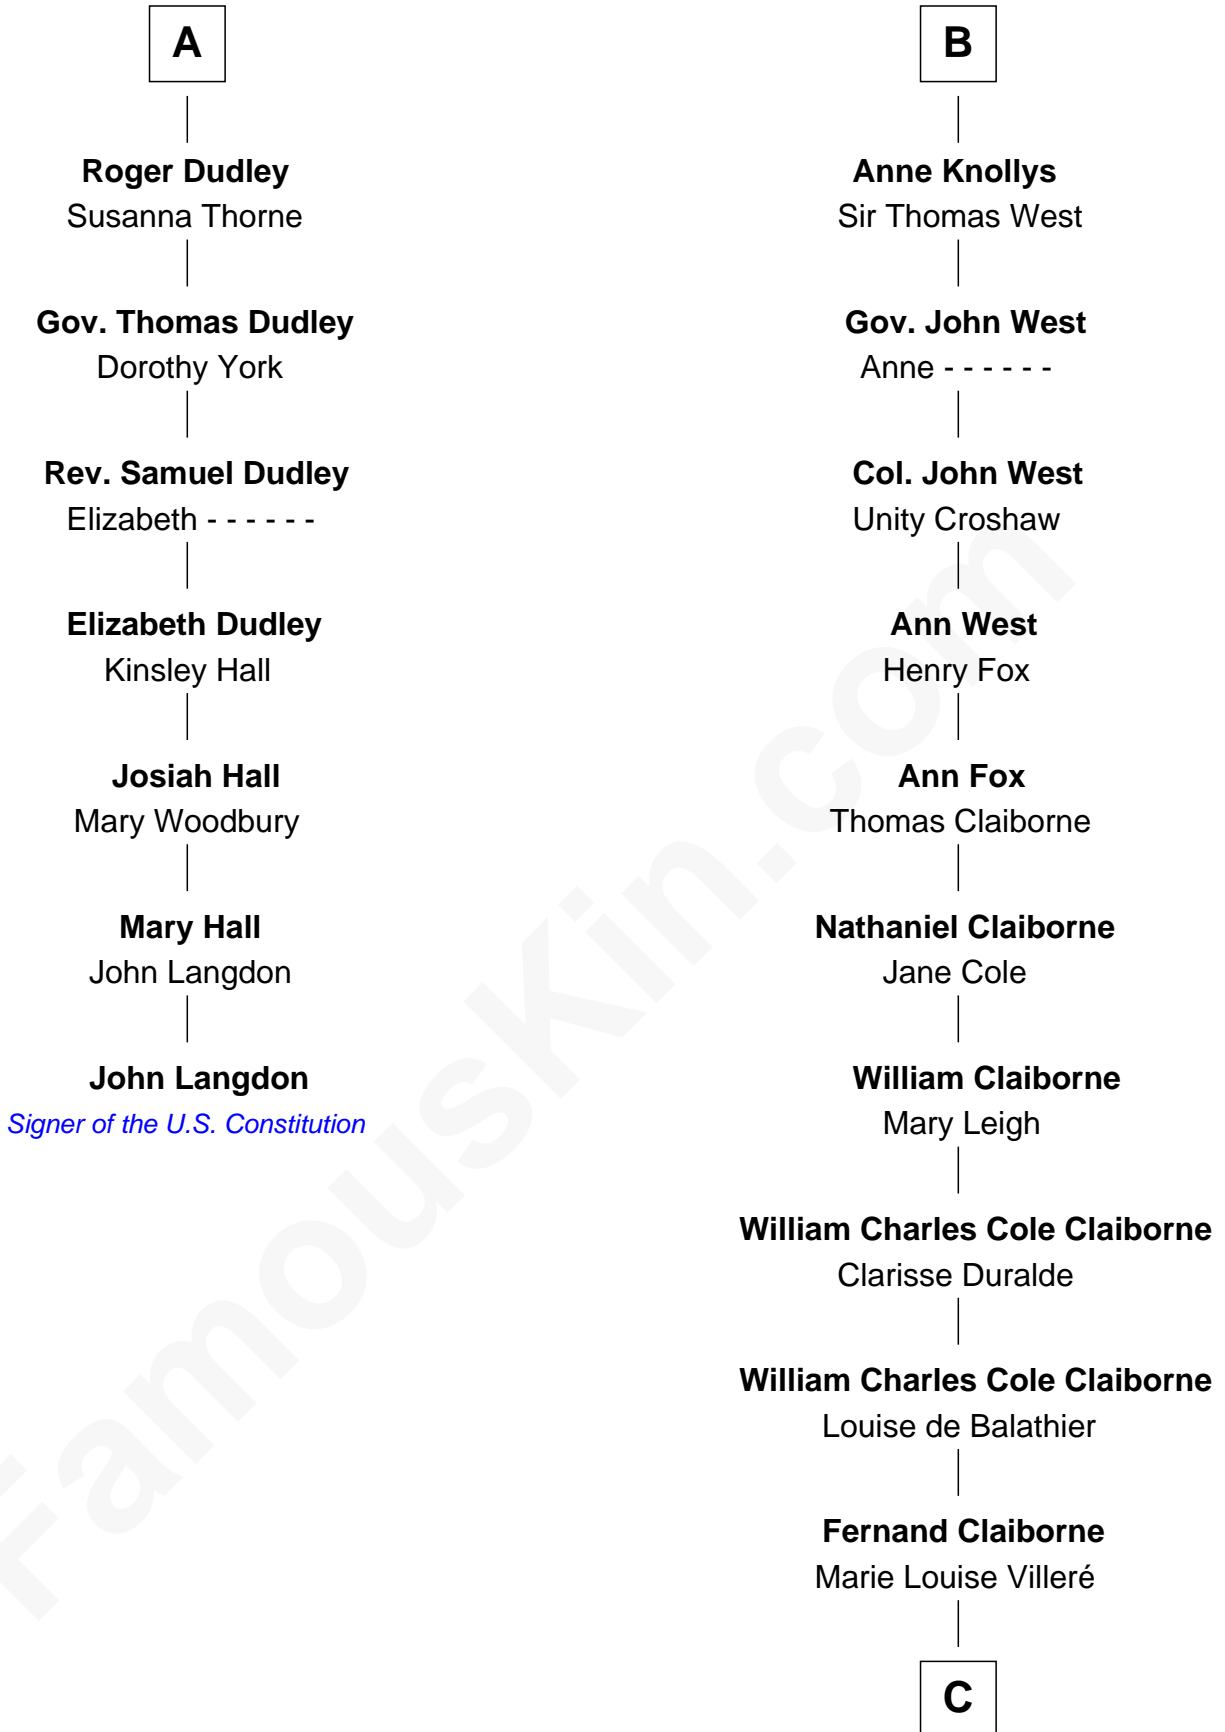

FamousKin.com Relationship Chart of

John Langdon

Signer of the U.S. Constitution

13th cousin 5 times removed of

Liz Claiborne

Fashion Designer and Founder of Liz Claiborne Inc.

C

Omer Villere Claiborne
Carolyn Louise Fenner

Liz Claiborne
Found of Liz Claiborne Inc.

FamousKin.com