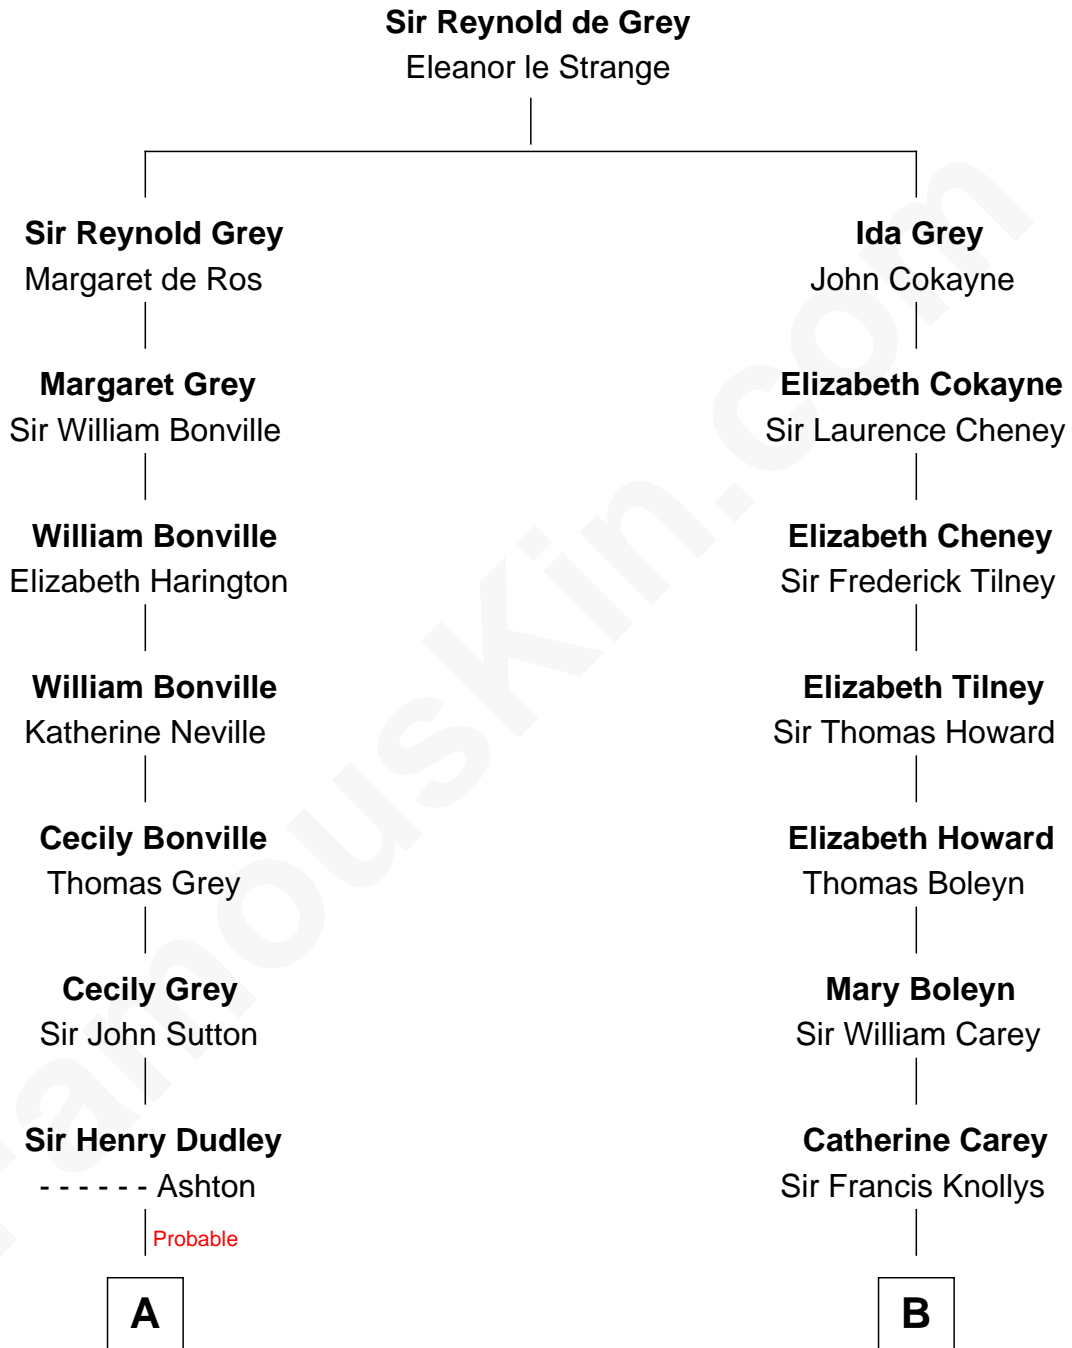

FamousKin.com Relationship Chart of

John Langdon

Signer of the U.S. Constitution

13th cousin 5 times removed of

Liz Claiborne

Fashion Designer and Founder of Liz Claiborne Inc.

C

Omer Villere Claiborne
Carolyn Louise Fenner

Liz Claiborne
Found of Liz Claiborne Inc.

FamousKin.com