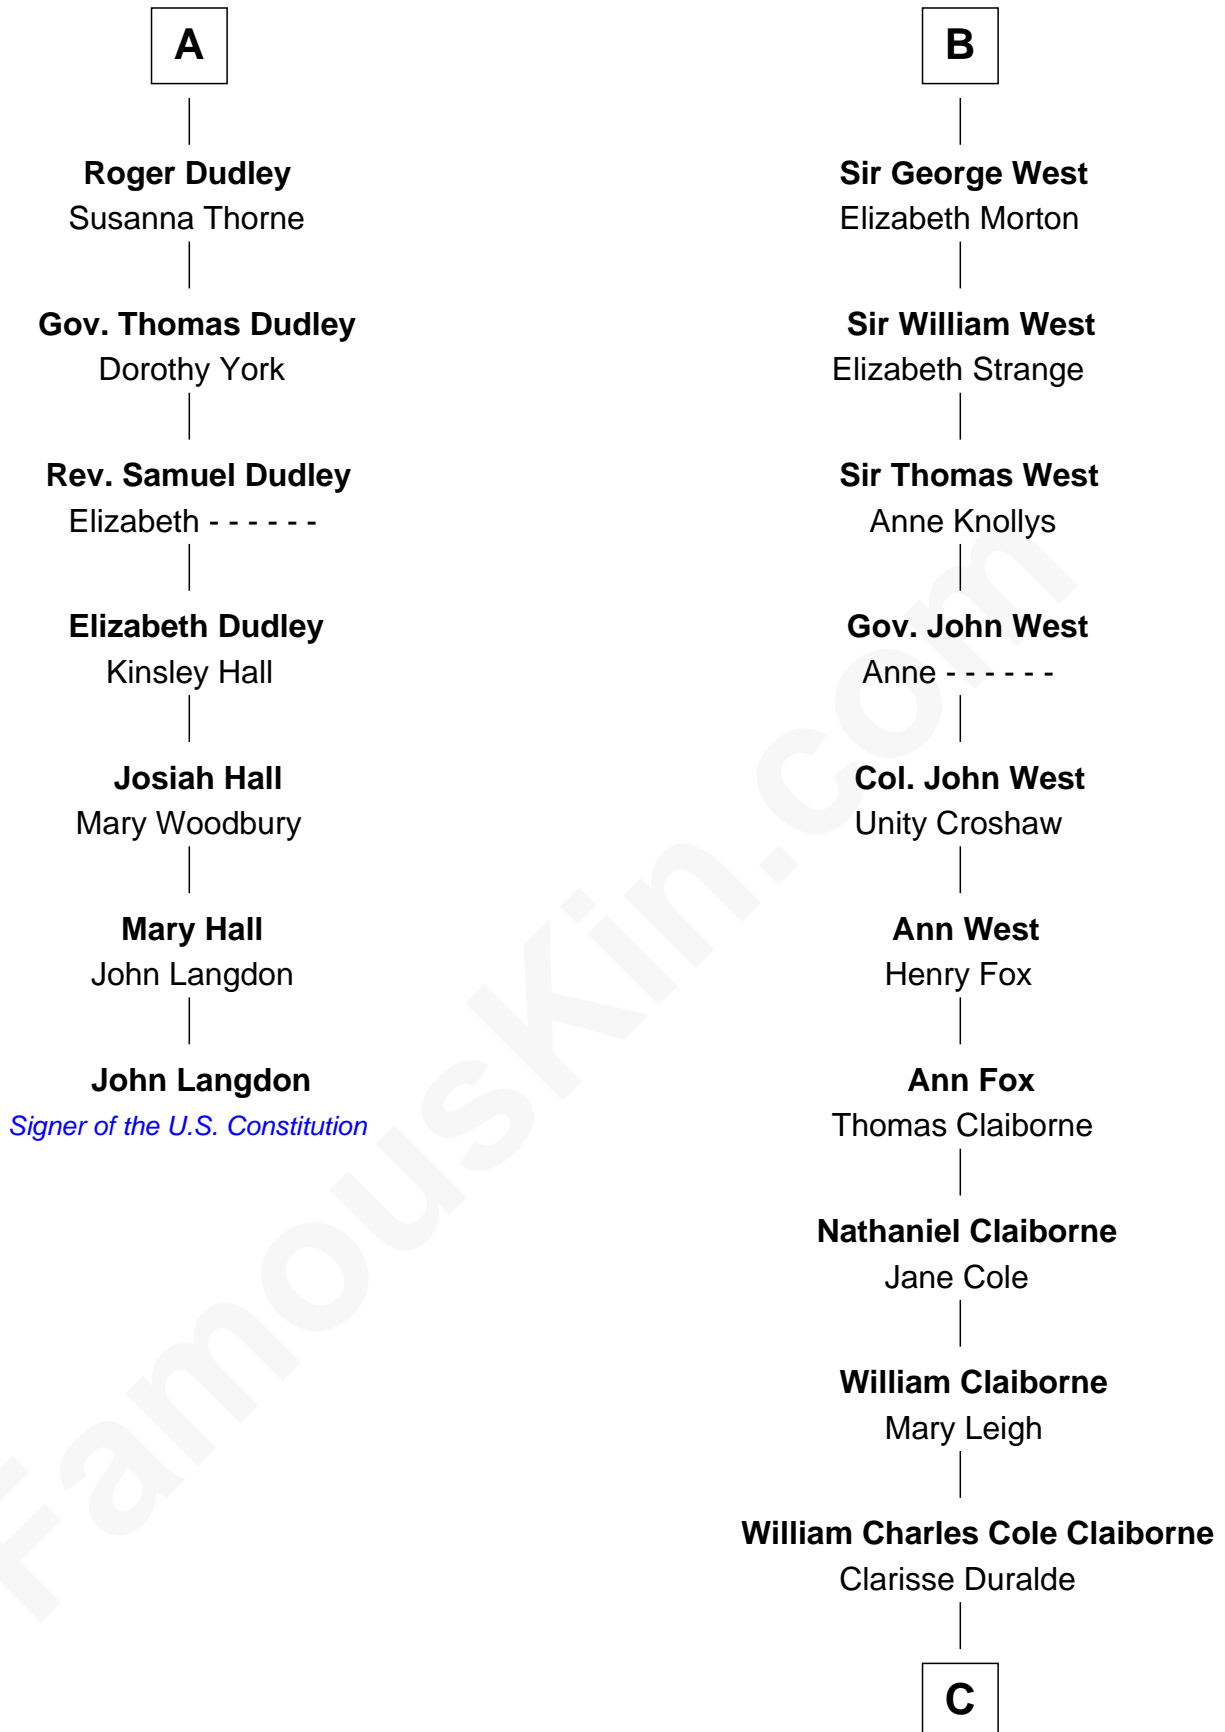

FamousKin.com Relationship Chart of

John Langdon

Signer of the U.S. Constitution

13th cousin 7 times removed of

Liz Claiborne

Fashion Designer and Founder of Liz Claiborne Inc.

C

William Charles Cole Claiborne