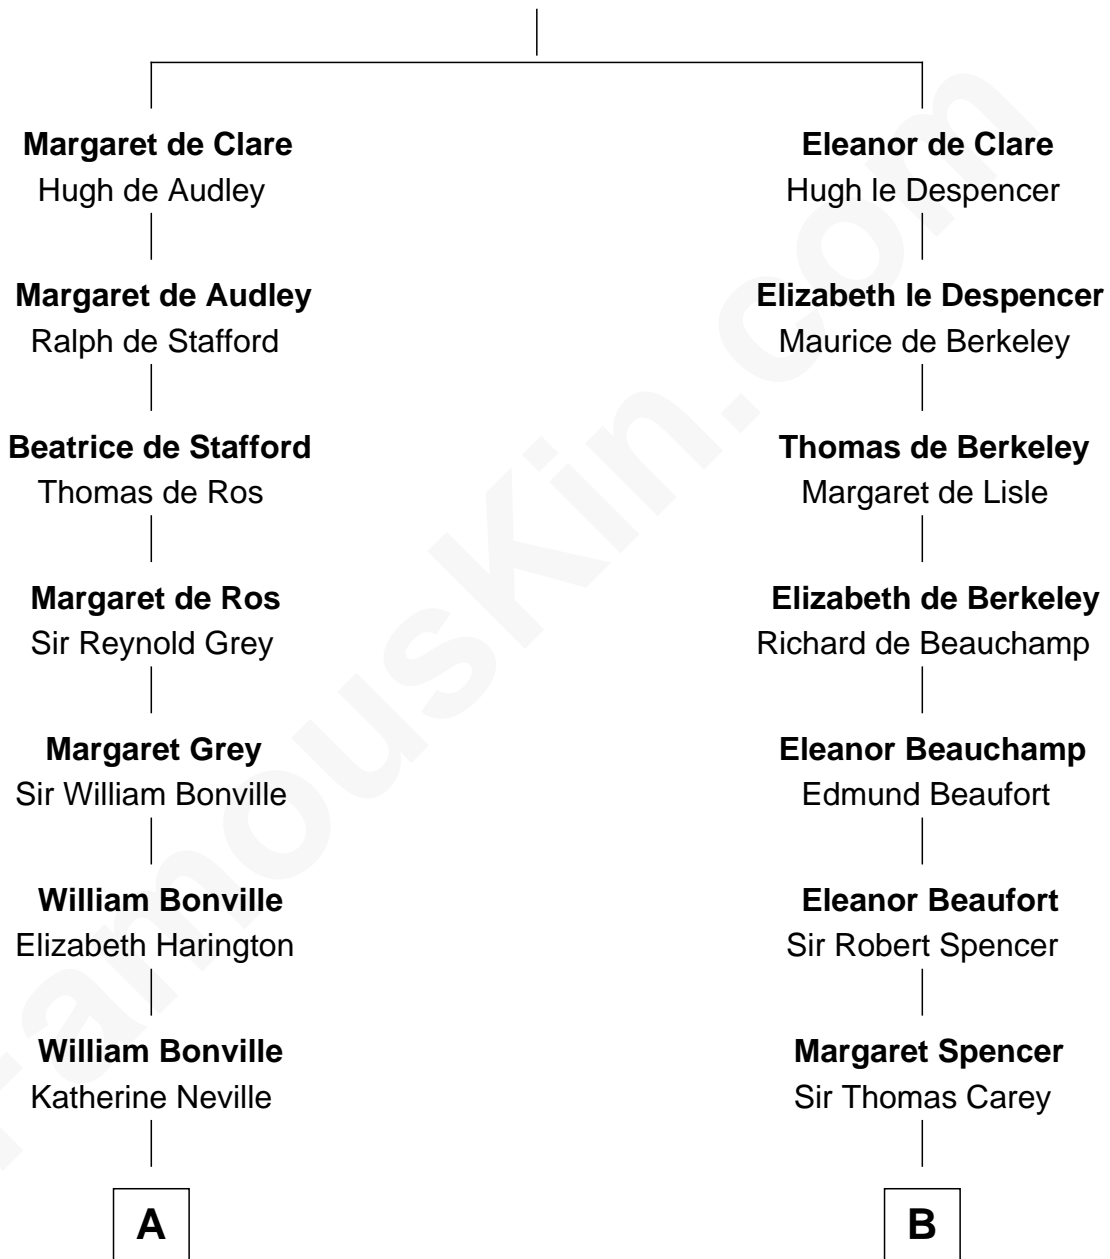

FamousKin.com Relationship Chart of

John Langdon

Signer of the U.S. Constitution

16th cousin 4 times removed of

Liz Claiborne

Fashion Designer and Founder of Liz Claiborne Inc.

Sir Gilbert de Clare

Joan of Acre

C

|
William Charles Cole Claiborne

Louise de Balathier

|
Fernand Claiborne

Marie Louise Villeré

|
Omer Villere Claiborne

Carolyn Louise Fenner

|
Liz Claiborne

Found of Liz Claiborne Inc.

FamousKin.com