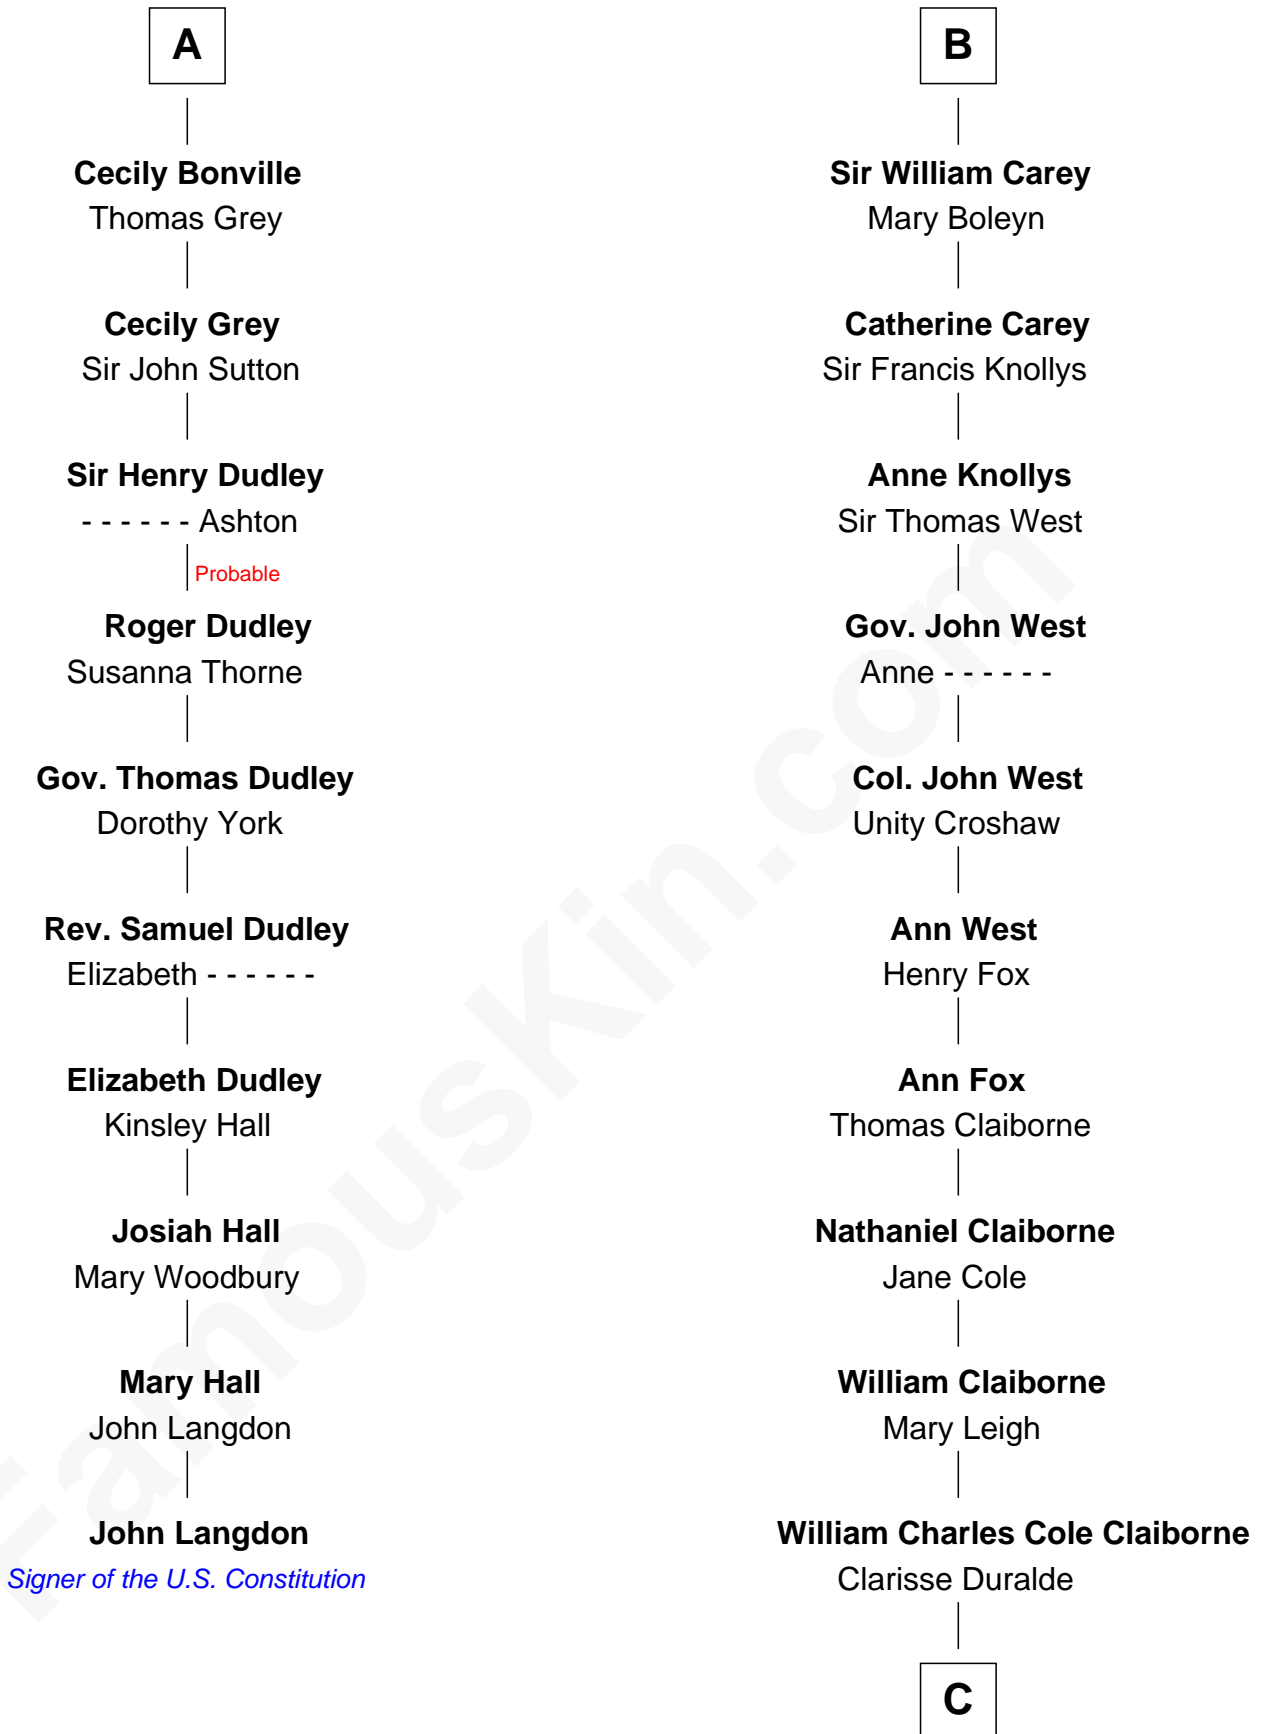

FamousKin.com Relationship Chart of

John Langdon

Signer of the U.S. Constitution

16th cousin 4 times removed of

Liz Claiborne

Fashion Designer and Founder of Liz Claiborne Inc.

Sir Gilbert de Clare

Joan of Acre