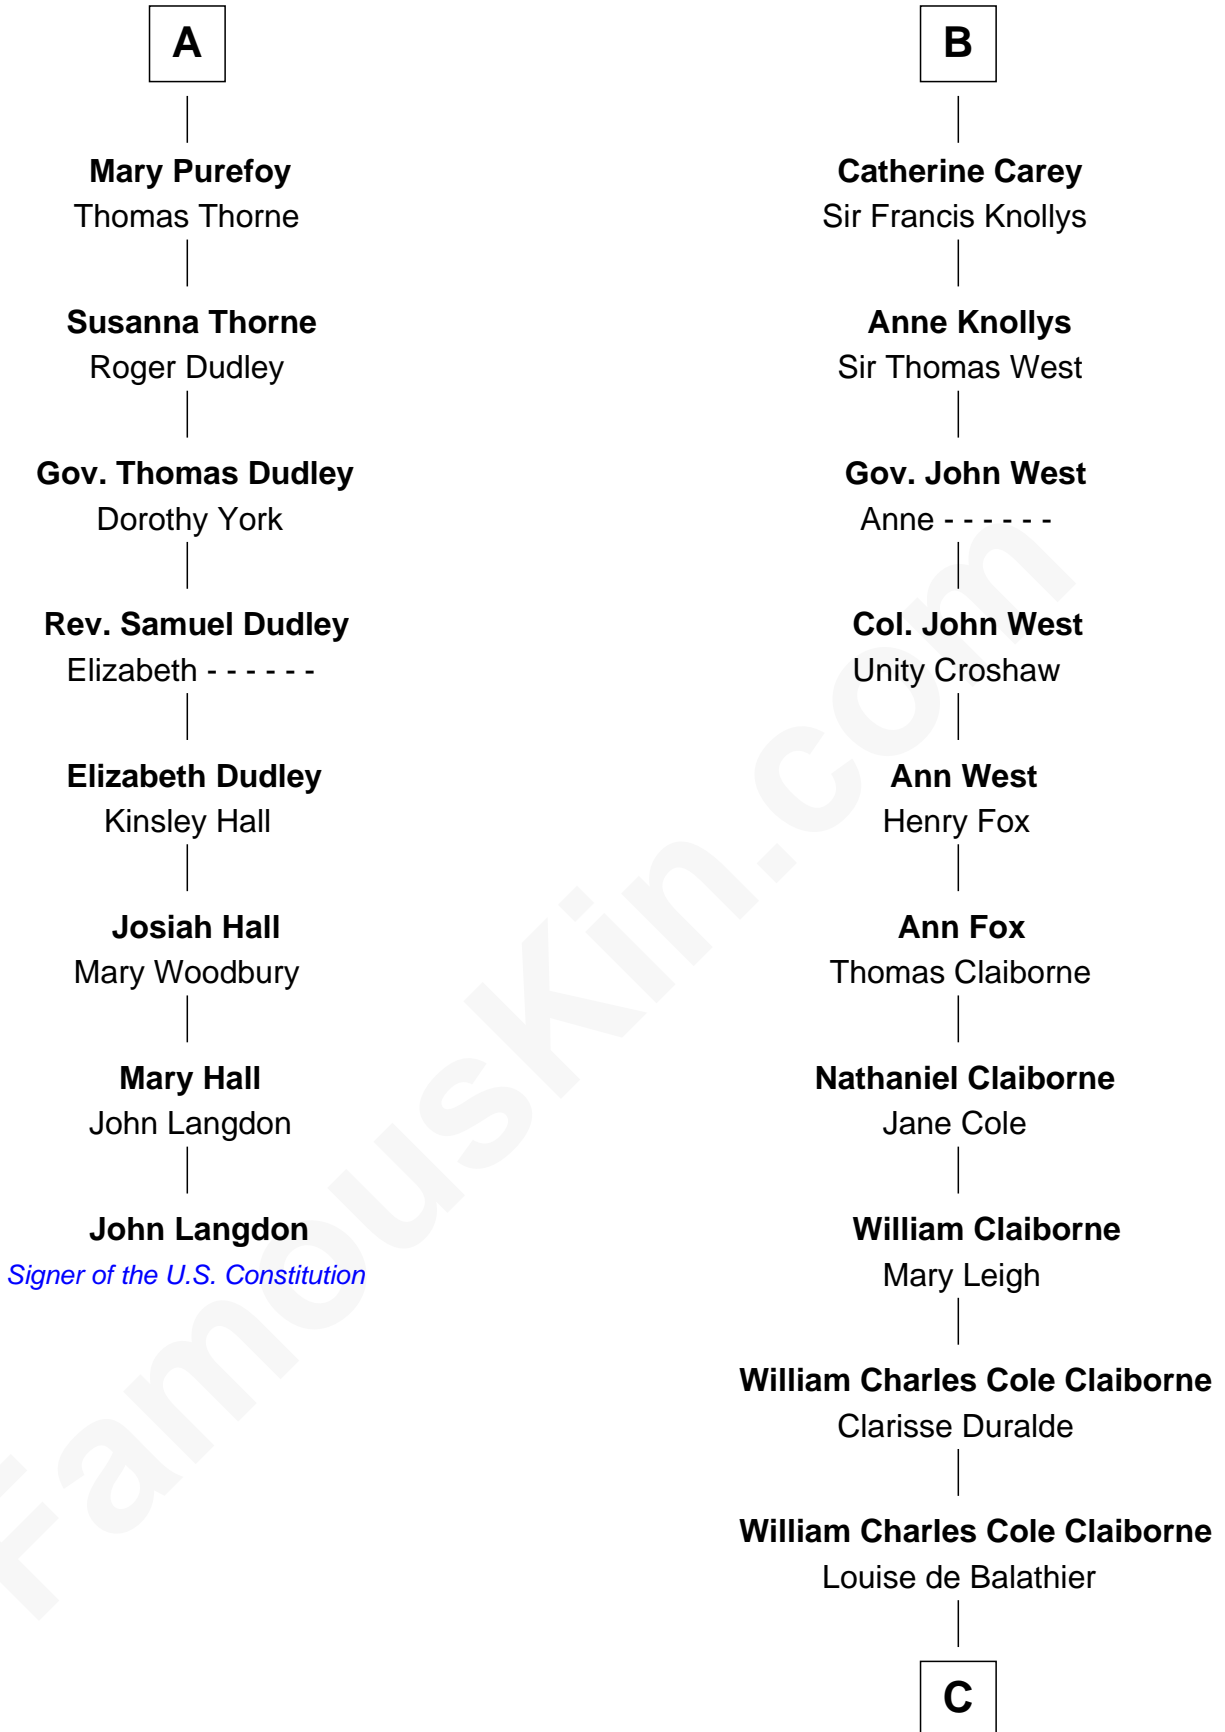

# FamousKin.com Relationship Chart of

**John Langdon**

*Signer of the U.S. Constitution*

14th cousin 5 times removed of

**Liz Claiborne**

*Fashion Designer and Founder of Liz Claiborne Inc.*

**Sir John Howard**

**Edward Purefoy**  
Anne Fettiplace

**A**

**Sir Robert Howard**  
Margaret de Scales

**Sir John Howard**  
Alice Tendring

**Sir Robert Howard**  
Margaret Mowbray

**Sir John Howard**  
Katherine Moleyns

**Sir Thomas Howard**  
Elizabeth Tilney

**Elizabeth Howard**  
Thomas Boleyn

**Mary Boleyn**  
Sir William Carey

**B**

**C**

**Fernand Claiborne**  
Marie Louise Villeré

**Omer Villere Claiborne**  
Carolyn Louise Fenner

**Liz Claiborne**  
*Found of Liz Claiborne Inc.*