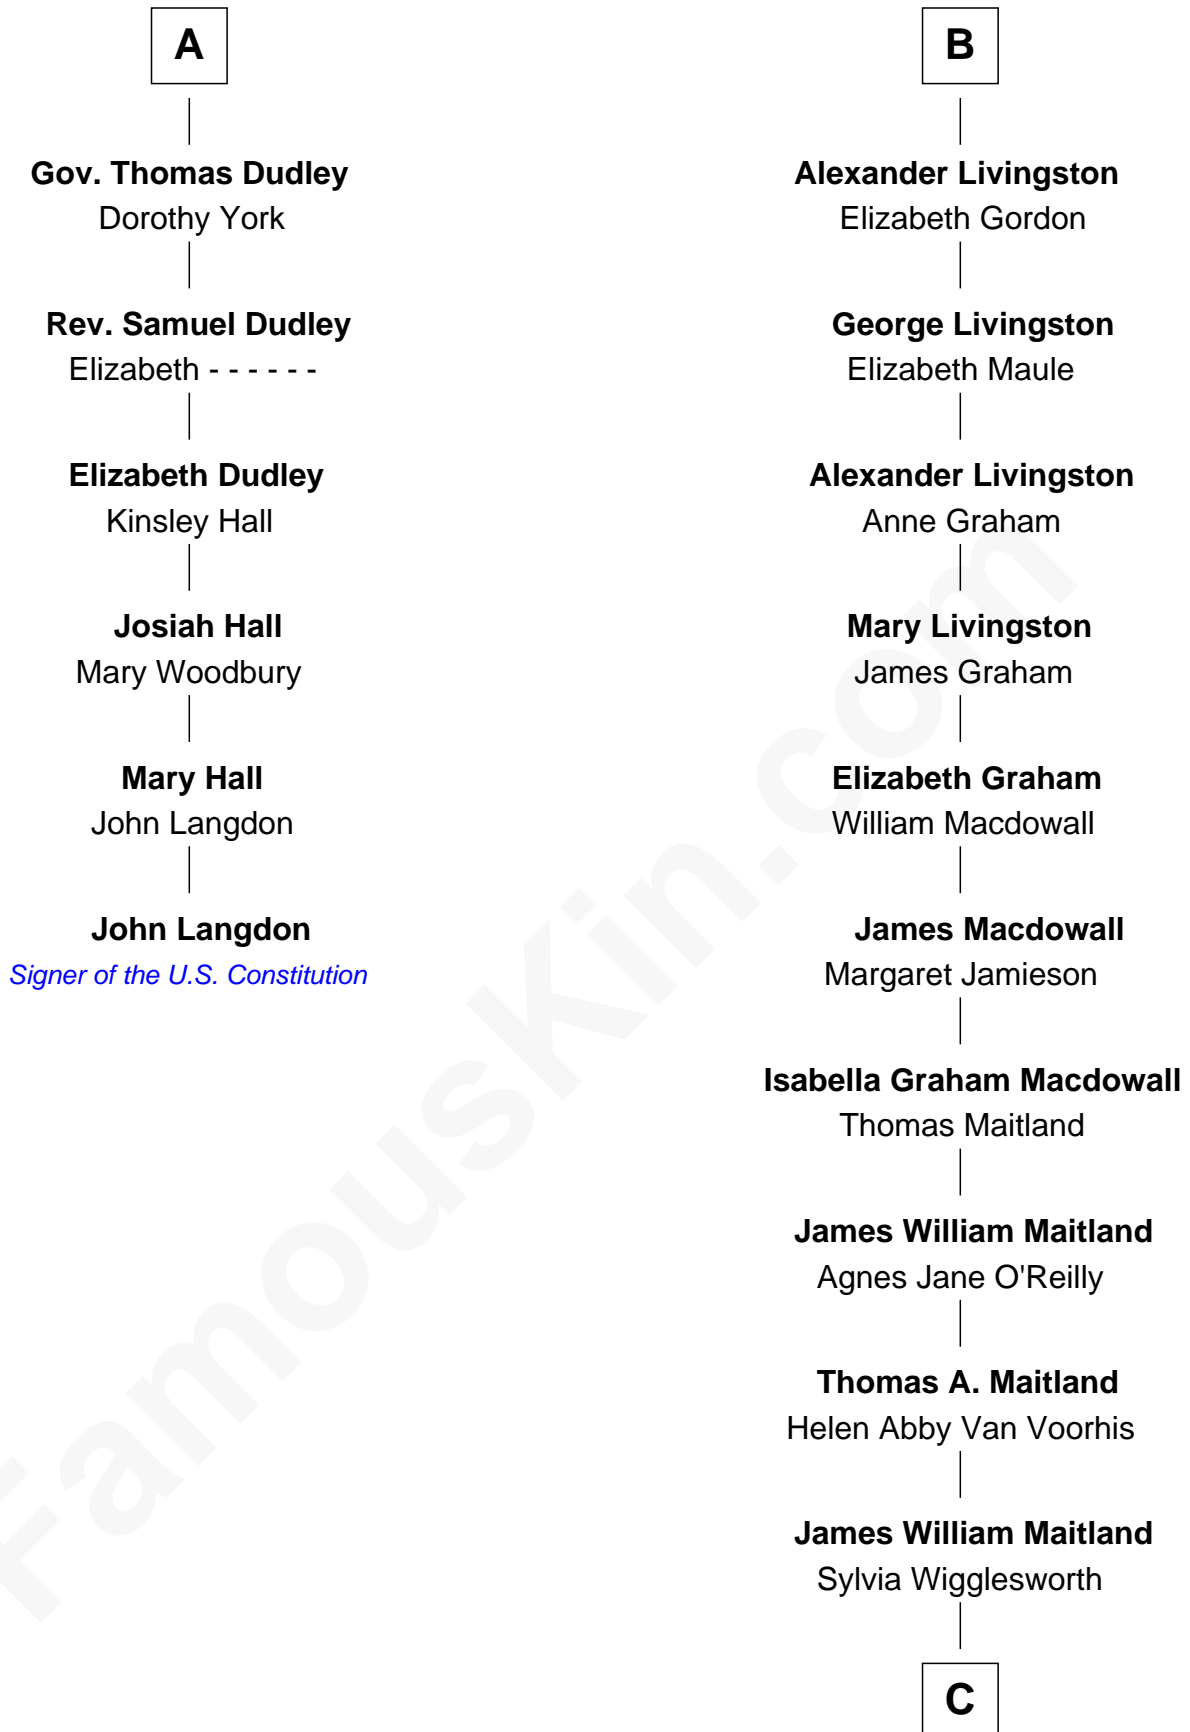

## Relationship Chart of

### John Langdon

*Signer of the U.S. Constitution*

12th cousin 6 times removed of

### Howard Dean

*79th Governor of Vermont*

**John of Gaunt**

Katherine Roet

C

Andrea Belden Maitland

Howard Brush Dean

Howard Dean