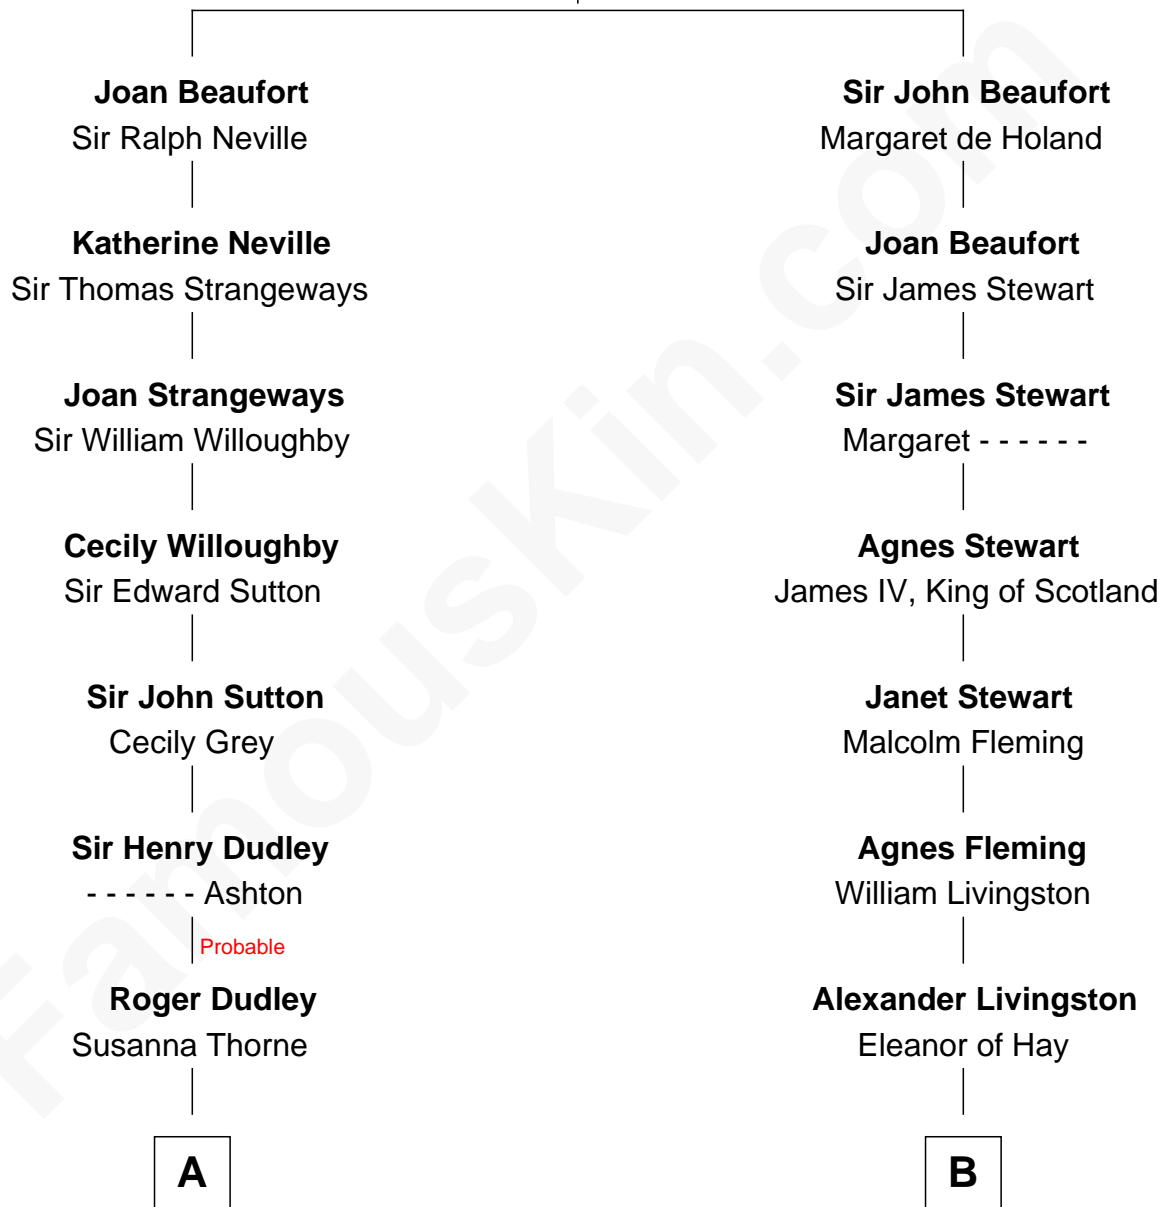

## Relationship Chart of

### John Langdon

*Signer of the U.S. Constitution*

12th cousin 6 times removed of

### Howard Dean

*79th Governor of Vermont*

**John of Gaunt**

Katherine Roet

C

Andrea Belden Maitland

Howard Brush Dean

Howard Dean