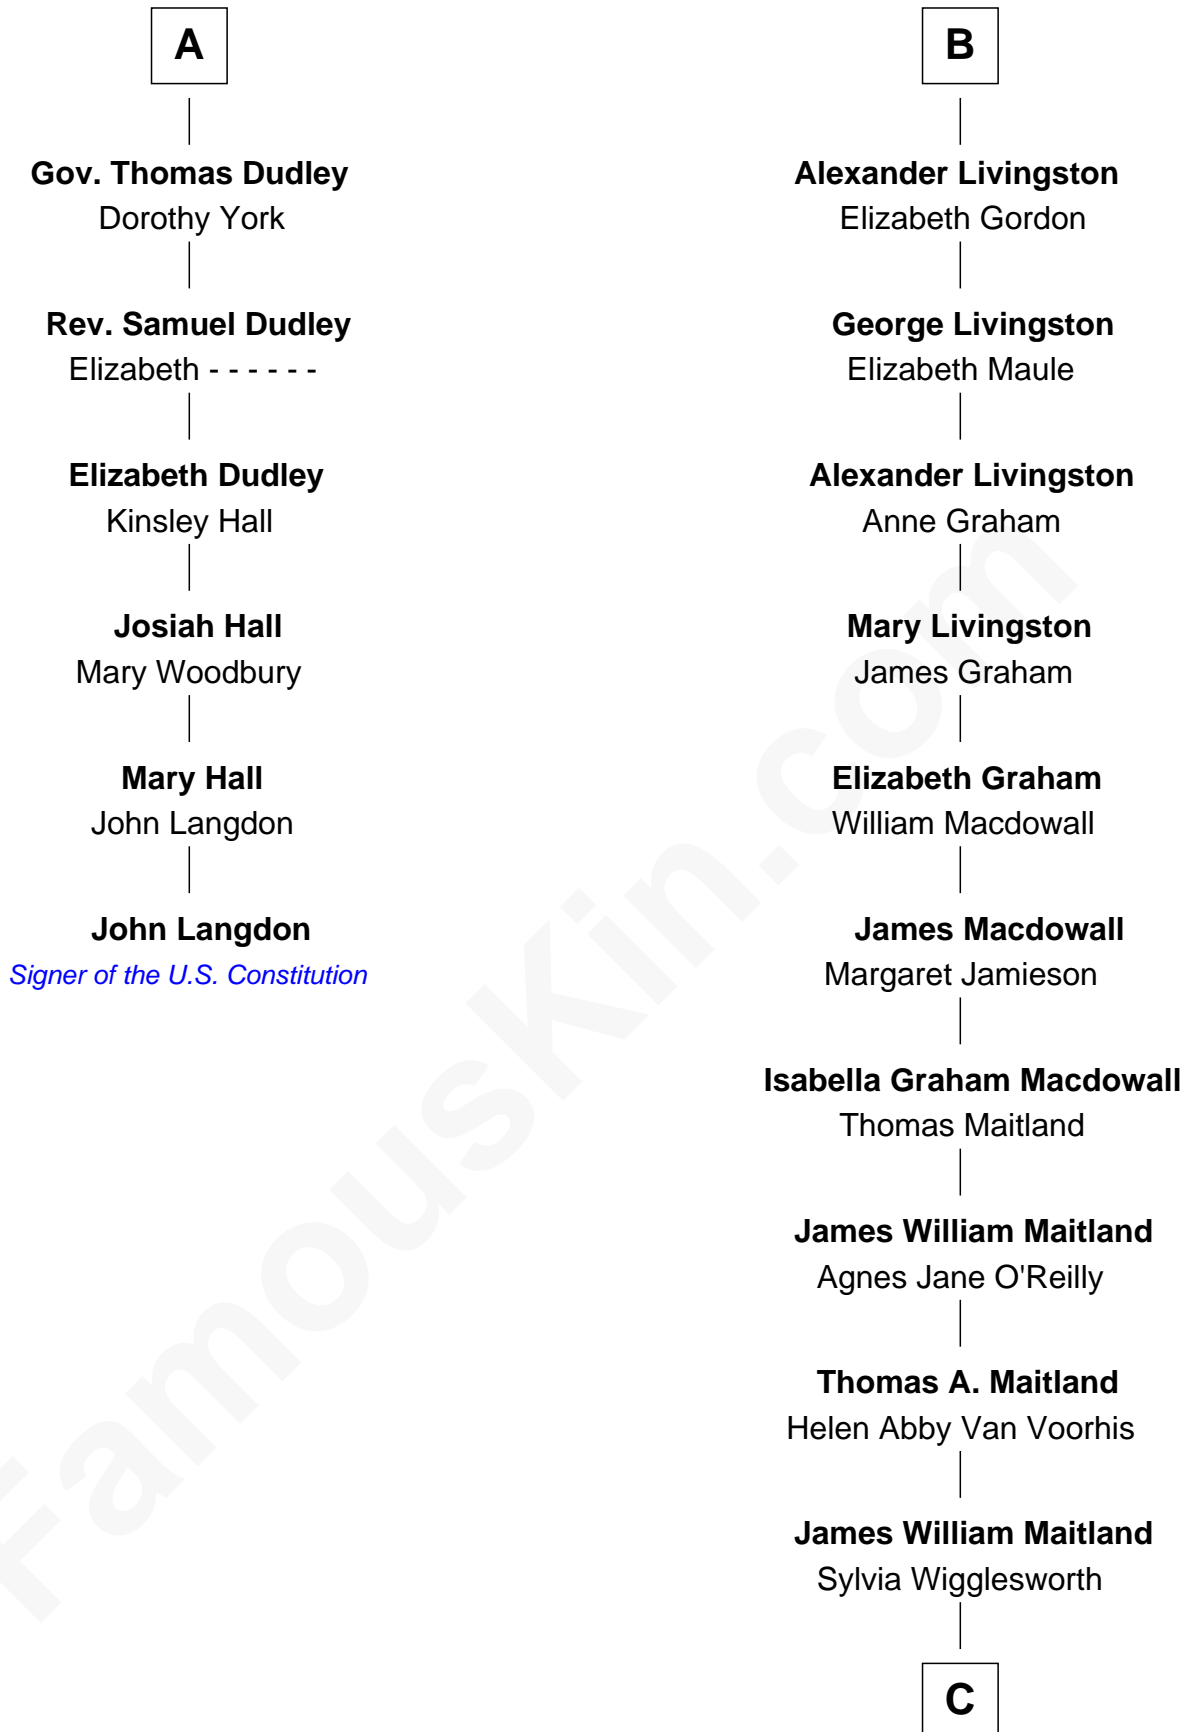

FamousKin.com Relationship Chart of

John Langdon

Signer of the U.S. Constitution

12th cousin 6 times removed of

Howard Dean

79th Governor of Vermont

Sir Thomas de Holand

Alice Fitzalan

C

Andrea Belden Maitland

Howard Brush Dean

Howard Dean

79th Governor of Vermont

FamousKin.com