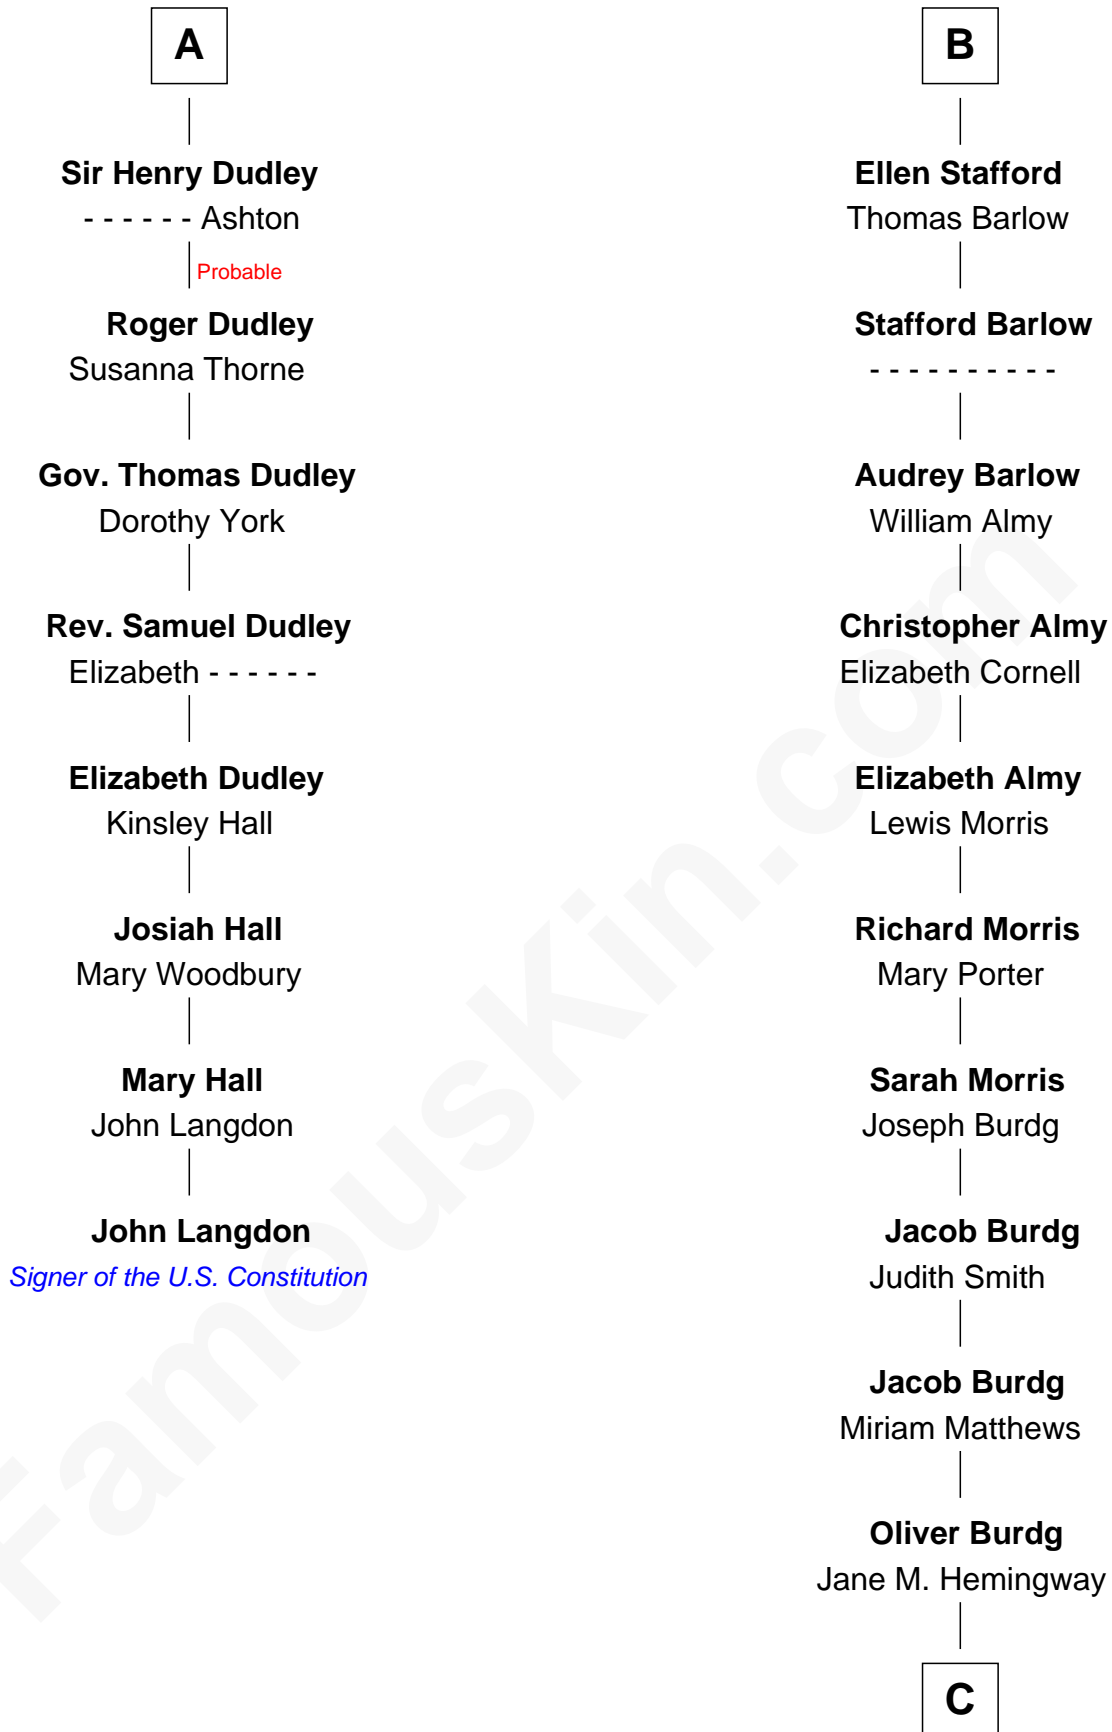

## Relationship Chart of

### John Langdon

*Signer of the U.S. Constitution*

14th cousin 5 times removed of

### Richard Nixon

*37th U.S. President*

**Ralph de Stafford**

**C**

—  
**Almira Park Burdg**

Franklin Milhous

—  
**Hannah Milhous**

Francis Anthony Nixon